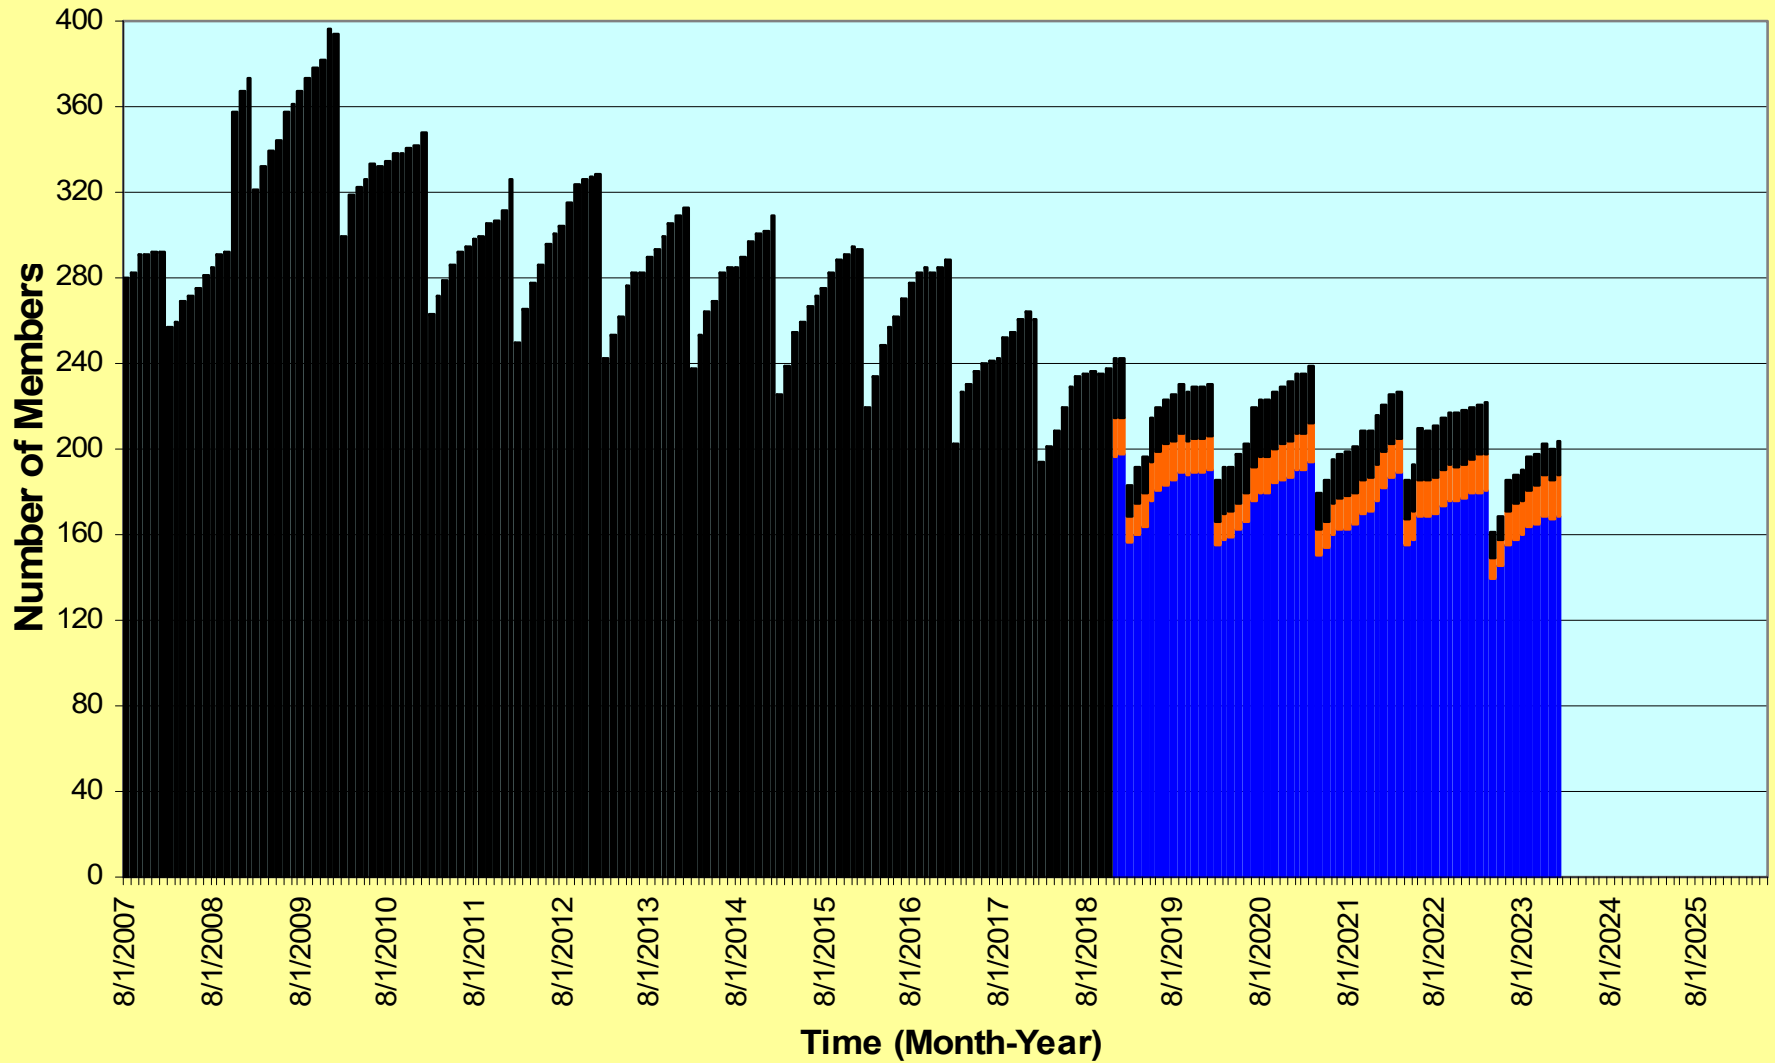

## Historical Membership Data **Since August 1, 2007** of IEEE Toledo Section – **Active** and **Arrear** Members

**Note:** A Microsoft Excel version of these plots for details of the data is accessible at:  
[https://ewh.ieee.org/conf/ius\\_2008/z\\_doc\\_misc/0\\_0\\_0\\_oper\\_toledo\\_membership\\_plots.xls](https://ewh.ieee.org/conf/ius_2008/z_doc_misc/0_0_0_oper_toledo_membership_plots.xls)

### Notes

- 1) Data were obtained and analyzed from [IEEE OU Analytics](#).
- 2) IEEE reporting data only goes back to [1972](#).
- 3) The [breakout](#) by the [10 Grade categories](#) by IEEE [started](#) in [2008](#). Prior to 2008, data was only broken out by Affiliate, Student, and Higher Grade.
- 4) Before [2007](#), the [Student](#) Member category include both undergraduate (StM) and graduate (GSM) students. On 2007, GSM data was not available.
- 5) “[Active](#)” members are those who have paid membership dues for [current](#) year; “[Arrear](#)” members are those who were members [last year](#) but have not renewed for the [current](#) year; Members who were in Arrear status last year are “[Inactive](#)” Members.

### # of Members (Active) of the IEEE Toledo Section by Genders (Since August 1, 2007) - "0" values mean that data are not available for those years

Male Fe-male un-known