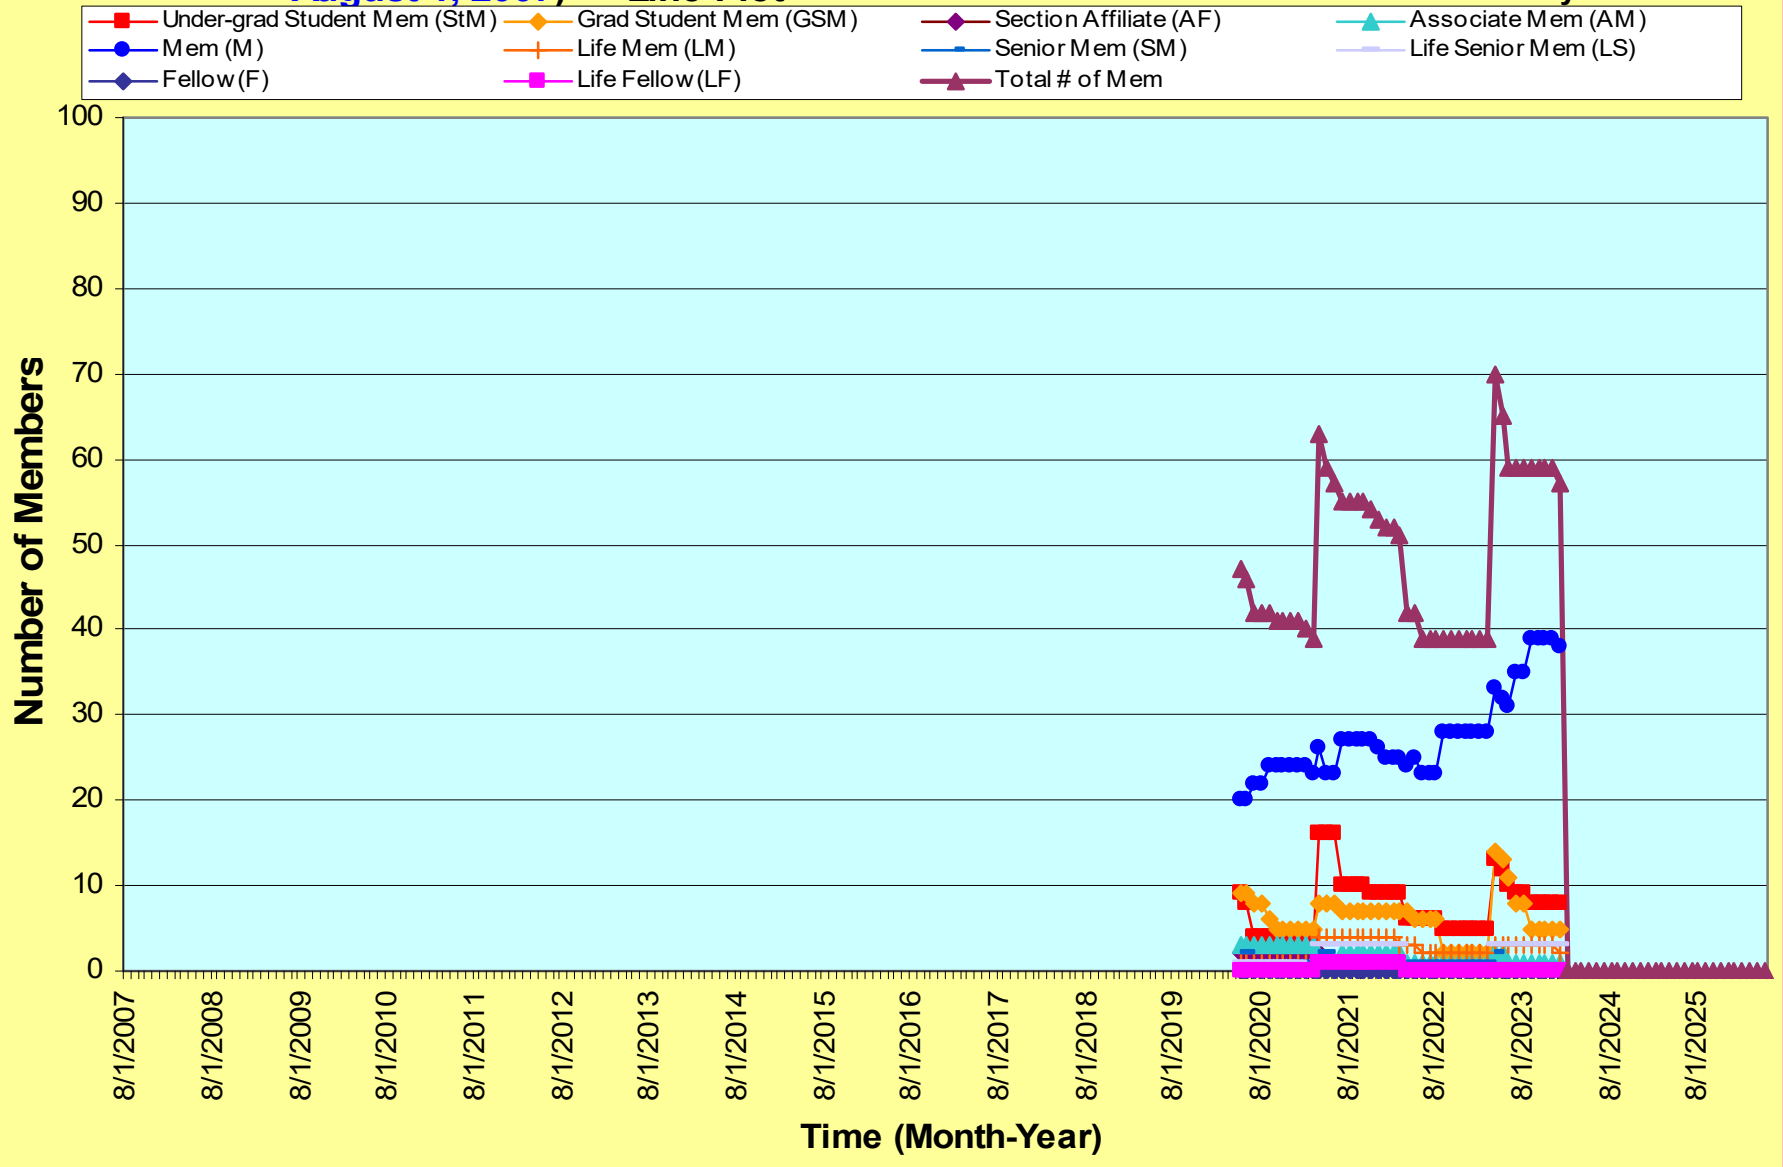

of Members (Arrears) of the IEEE Toledo Section by Grade Categories (Since August 1, 2007) --- Line Plot - "0" values mean that data are not available for those years