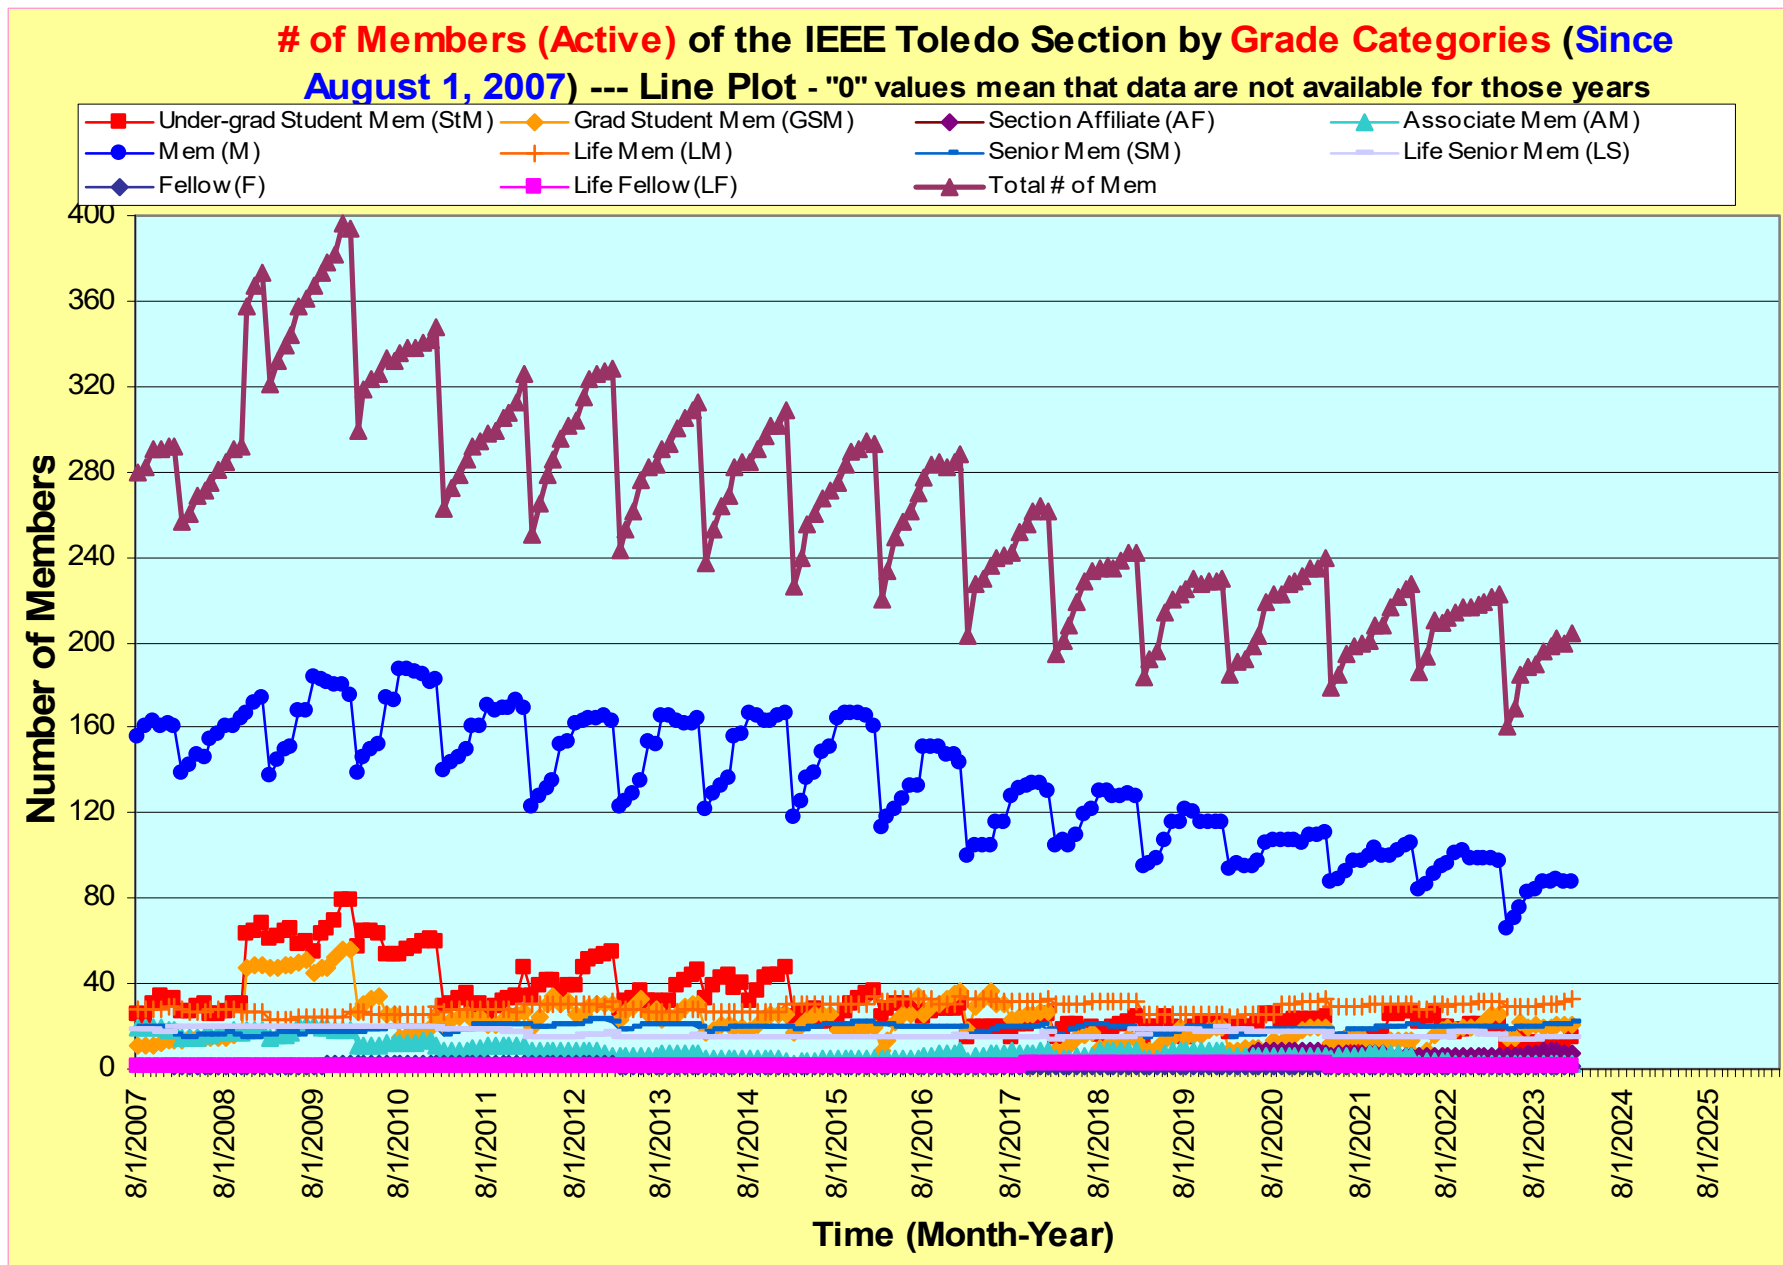

## Historical Membership Data **Since August 1, 2007** of IEEE Toledo Section – **Active** and **Arrear** Members

**Note:** A Microsoft Excel version of these plots for details of the data is accessible at:  
[https://ewh.ieee.org/conf/ius\\_2008/z\\_doc\\_misc/0\\_0\\_0\\_oper\\_toledo\\_membership\\_plots.xls](https://ewh.ieee.org/conf/ius_2008/z_doc_misc/0_0_0_oper_toledo_membership_plots.xls)

### Notes

- 1) Data were obtained and analyzed from [IEEE OU Analytics](#).
- 2) IEEE reporting data only goes back to [1972](#).
- 3) The [breakout](#) by the [10 Grade categories](#) by IEEE [started](#) in [2008](#). Prior to 2008, data was only broken out by Affiliate, Student, and Higher Grade.
- 4) Before [2007](#), the [Student](#) Member category include both undergraduate (StM) and graduate (GSM) students. On 2007, GSM data was not available.
- 5) “[Active](#)” members are those who have paid membership dues for [current](#) year; “[Arrear](#)” members are those who were members [last year](#) but have not renewed for the [current](#) year; Members who were in Arrear status last year are “[Inactive](#)” Members.

### # of Members (Active) of the IEEE Toledo Section by Genders (Since August 1, 2007) - "0" values mean that data are not available for those years

Male Fe-male un-known