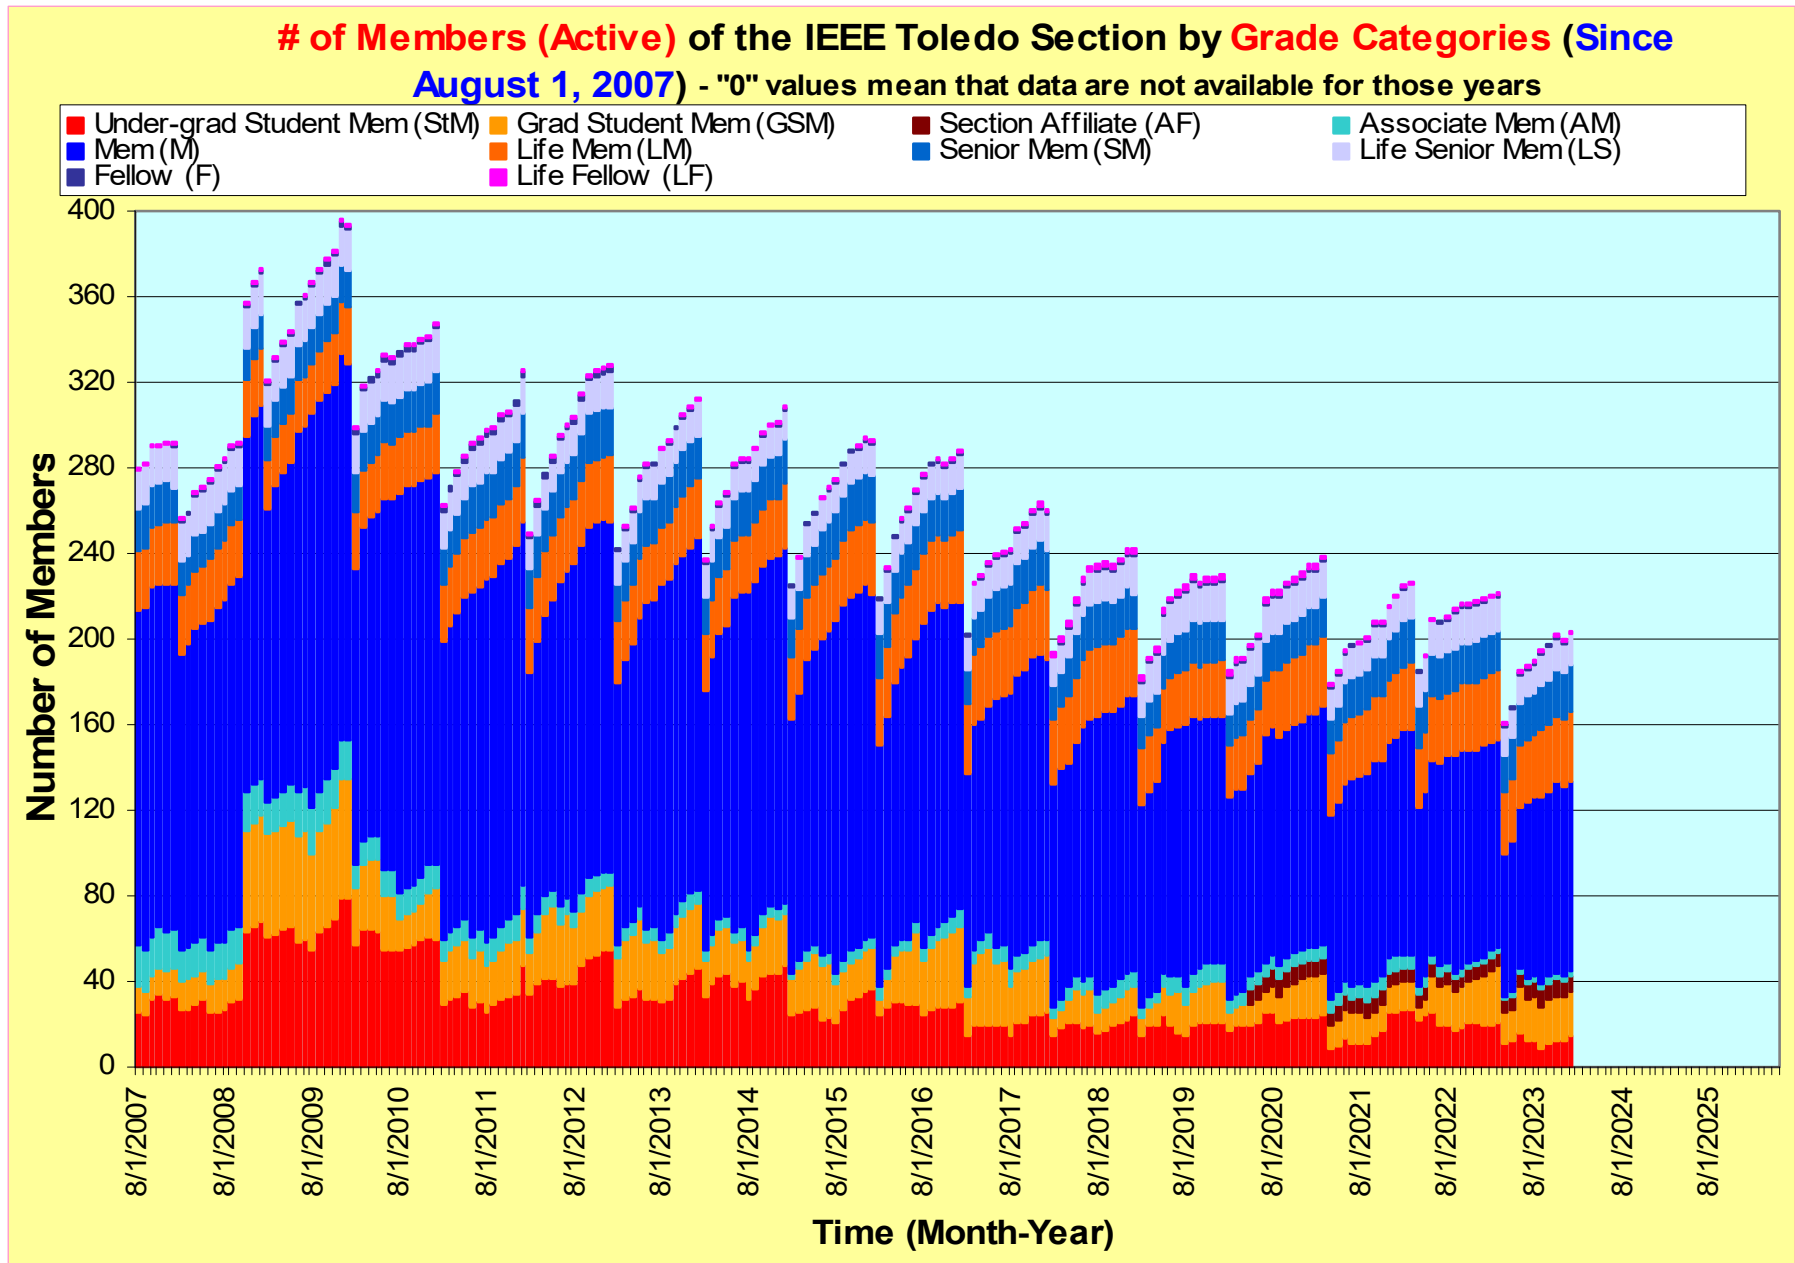

## Historical Membership Data **Since August 1, 2007** of IEEE Toledo Section – **Active** and **Arrear** Members

**Note:** A Microsoft Excel version of these plots for details of the data is accessible at:  
[https://ewh.ieee.org/conf/ius\\_2008/z\\_doc\\_misc/0\\_0\\_0\\_oper\\_toledo\\_membership\\_plots.xls](https://ewh.ieee.org/conf/ius_2008/z_doc_misc/0_0_0_oper_toledo_membership_plots.xls)

### Notes

- 1) Data were obtained and analyzed from [IEEE OU Analytics](#).
- 2) IEEE reporting data only goes back to [1972](#).
- 3) The [breakout](#) by the [10 Grade categories](#) by IEEE [started](#) in [2008](#). Prior to 2008, data was only broken out by Affiliate, Student, and Higher Grade.
- 4) Before [2007](#), the [Student](#) Member category include both undergraduate (StM) and graduate (GSM) students. On 2007, GSM data was not available.
- 5) “[Active](#)” members are those who have paid membership dues for [current](#) year; “[Arrear](#)” members are those who were members [last year](#) but have not renewed for the [current](#) year; Members who were in Arrear status last year are “[Inactive](#)” Members.

### # of Members (Active) of the IEEE Toledo Section by Genders (Since August 1, 2007) - "0" values mean that data are not available for those years

Male Fe-male un-known