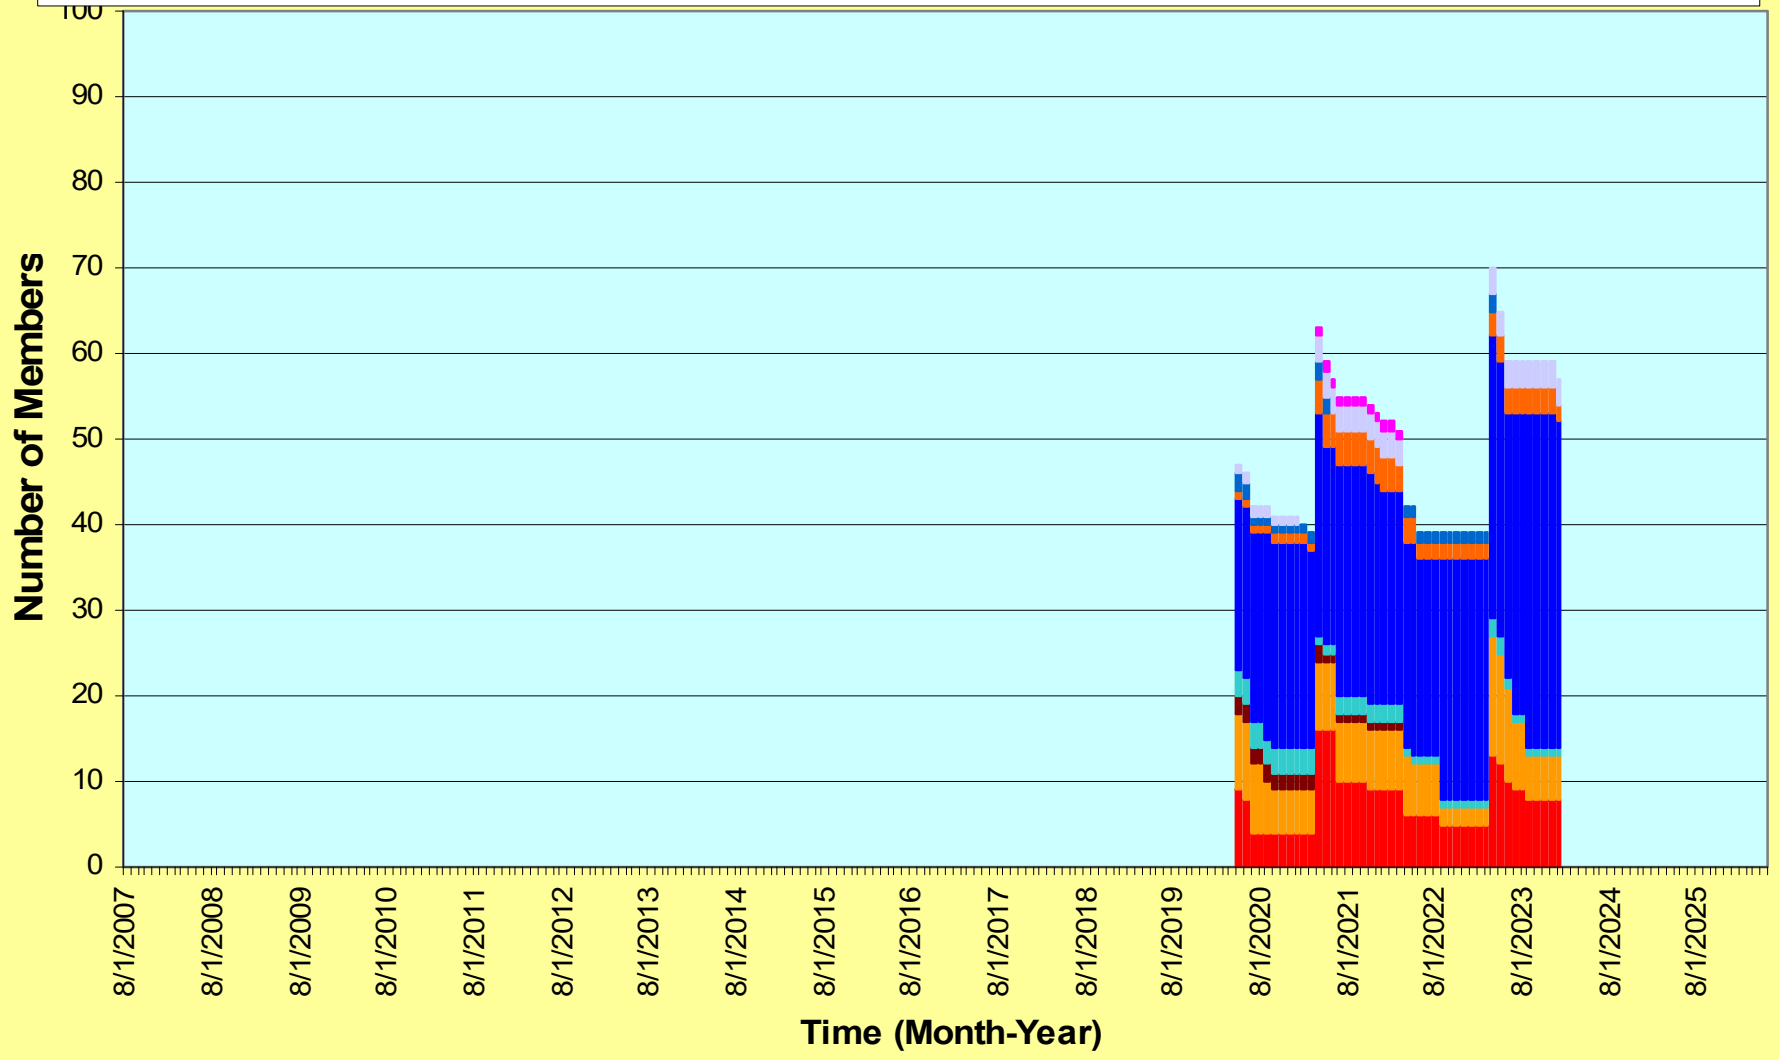

of Members (Arrears) of the IEEE Toledo Section by Grade Categories (Since August 1, 2007) - "0" values mean that data are not available for those years

- Under-grad Student Mem (StM)
- Grad Student Mem (GSM)
- Section Affiliate (AF)
- Associate Mem (AM)
- Mem (M)
- Life Mem (LM)
- Senior Mem (SM)
- Life Senior Mem (LS)
- Fellow (F)
- Life Fellow (LF)