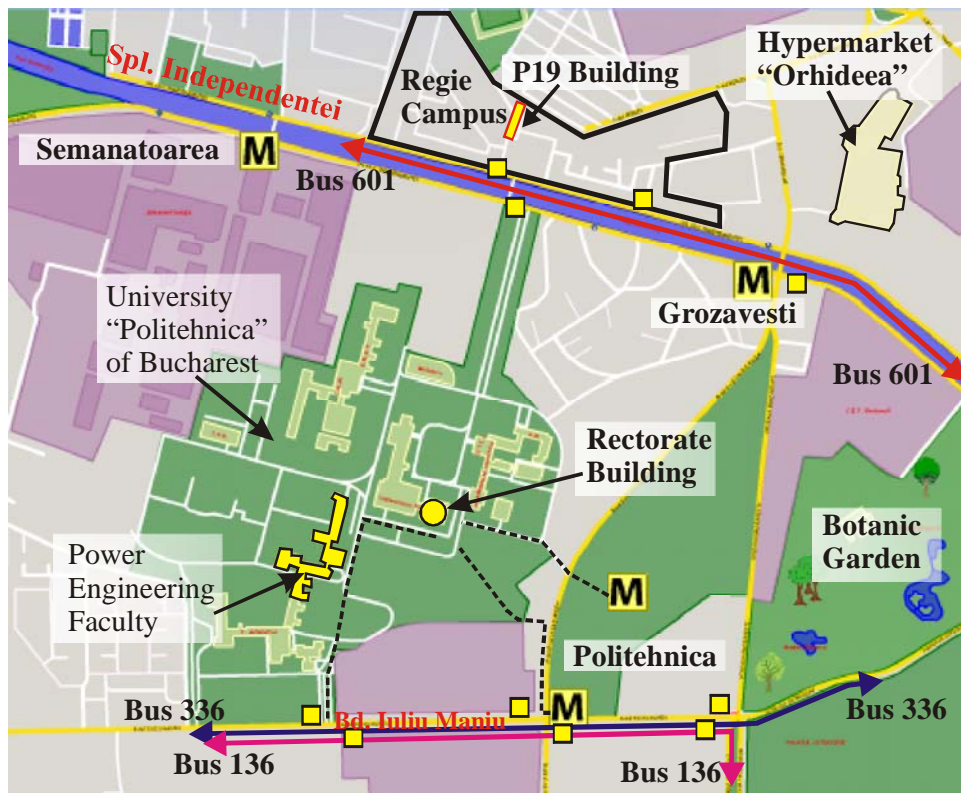

## IEEE Region 8 Chapter Chairs Meeting

**Location:** University “Politehnica” of Bucharest – Rectorate Building,  
Senate Hall, 2<sup>nd</sup> floor

**Time:** Sunday, 28 June 2009, 9:00 – 16:00

### How to get there ...

- **BU TAXI:** the U.P.B. Campus is pretty close to the city centre and hotels. The fee should not exceed 15 RON = 3.5 Euro.
- **BY SUBWAY METRO:** the recommended station is “Politehnica” (See the figure below). From “Universitate” you have to take the train to “Depou IMGB” change first at “Piata Unirii”, then at “Eroilor” (here you have to stay on the same perron and take the next train to “Industriilor”). From “Izvor” station you have to change at “Eroilor”.
- **BY BUS:** Take the [bus 336](#) from the city centre and get of at “U.P.B.”. From hotels Marriott, IBIS or Parliament you have to take [bus 136](#)

<http://www.salutbucuresti.ro/harta/>

- Bus station    M Subway station (Metrou)
- Way to the Rectorate Building

SEE ALSO THE NEXT MAP ...

- 1 – JW Marriott Grand Hotel
- 2 – Athenee Palace Hilton Hotel
- 3 – Intercontinental Hotel
- 4 – Novotel Hotel

- 5 – Parliament Hotel
- 6 – Ibis Parliament Hotel
- 7 – Central Hotel
- 8 – Romanian Athenaeum

www.salutbucuresti.ro