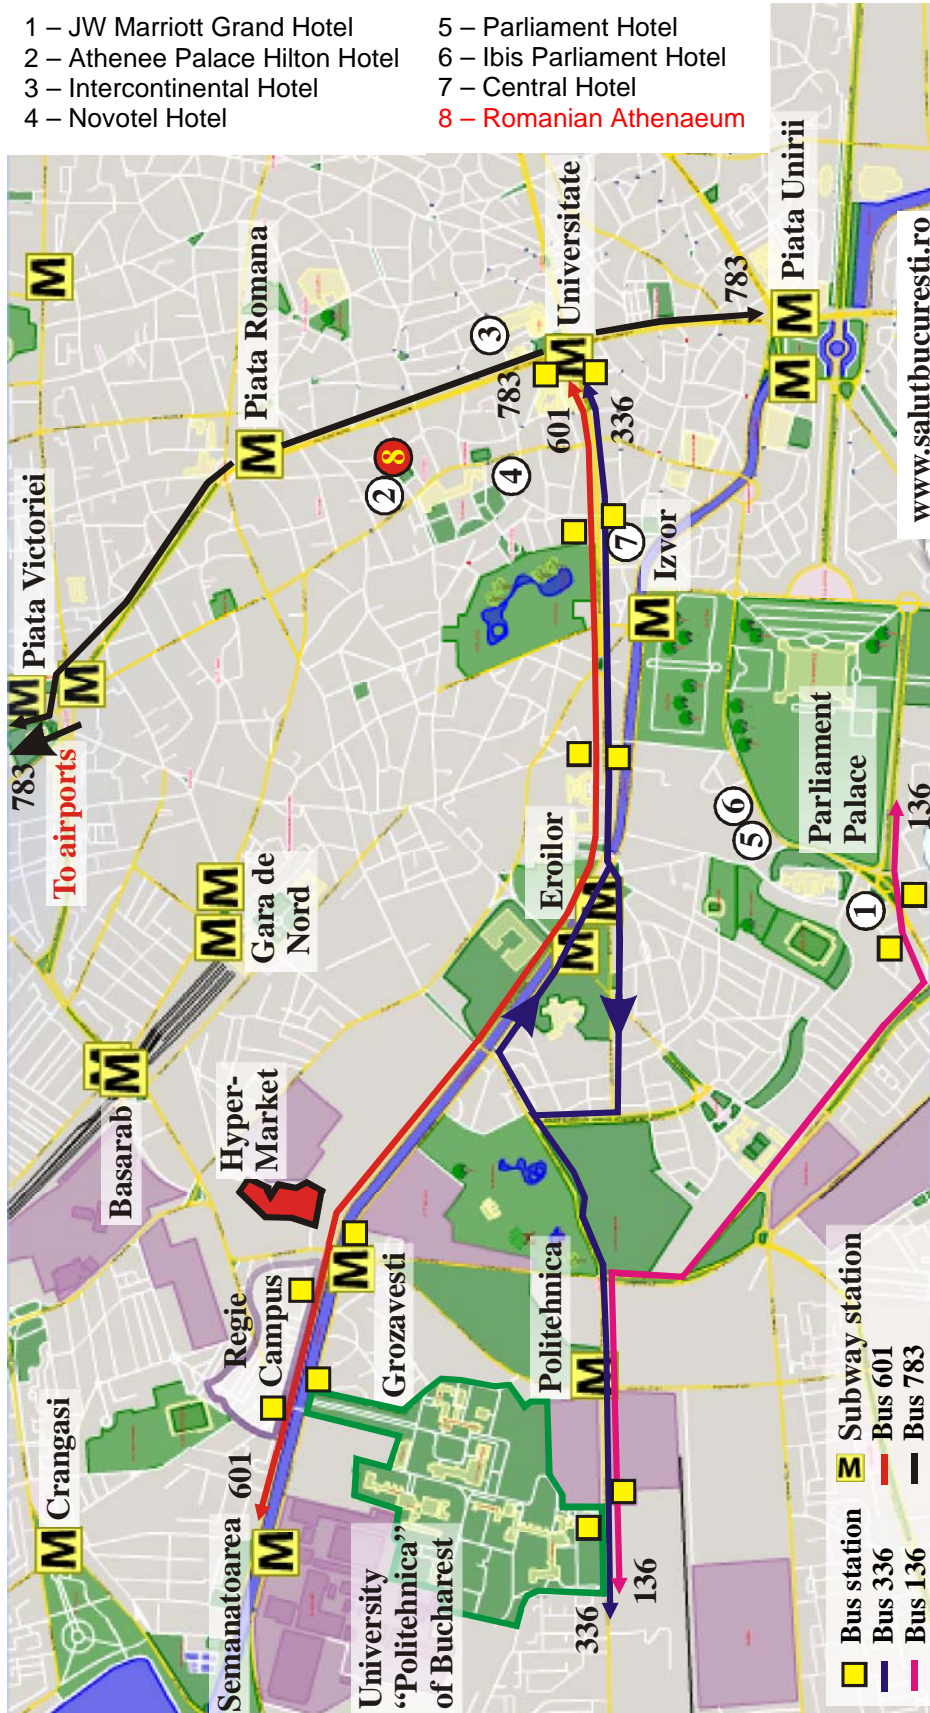

## IEEE Region 8 Chapter Chairs Meeting

**Location:** University “Politehnica” of Bucharest – Rectorate Building,  
Senate Hall, 2<sup>nd</sup> floor

**Time:** Sunday, 28 June 2009, 9:00 – 16:00

### How to get there ...

- **BU TAXI:** the U.P.B. Campus is pretty close to the city centre and hotels. The fee should not exceed 15 RON = 3.5 Euro.
- **BY SUBWAY METRO:** the recommended station is “Politehnica” (See the figure below). From “Universitate” you have to take the train to “Depou IMGB” change first at “Piata Unirii”, then at “Eroilor” (here you have to stay on the same perron and take the next train to “Industriilor”). From “Izvor” station you have to change at “Eroilor”.
- **BY BUS:** Take the [bus 336](#) from the city centre and get of at “U.P.B.”. From hotels Marriott, IBIS or Parliament you have to take [bus 136](#)

<http://www.salutbucuresti.ro/harta/>

- Bus station    M Subway station (Metrou)
- Way to the Rectorate Building

SEE ALSO THE NEXT MAP ...

- 1 – JW Marriott Grand Hotel
- 2 – Athenee Palace Hilton Hotel
- 3 – Intercontinental Hotel
- 4 – Novotel Hotel

- 5 – Parliament Hotel
- 6 – Ibis Parliament Hotel
- 7 – Central Hotel
- 8 – Romanian Athenaeum

www.salutbucuresti.ro