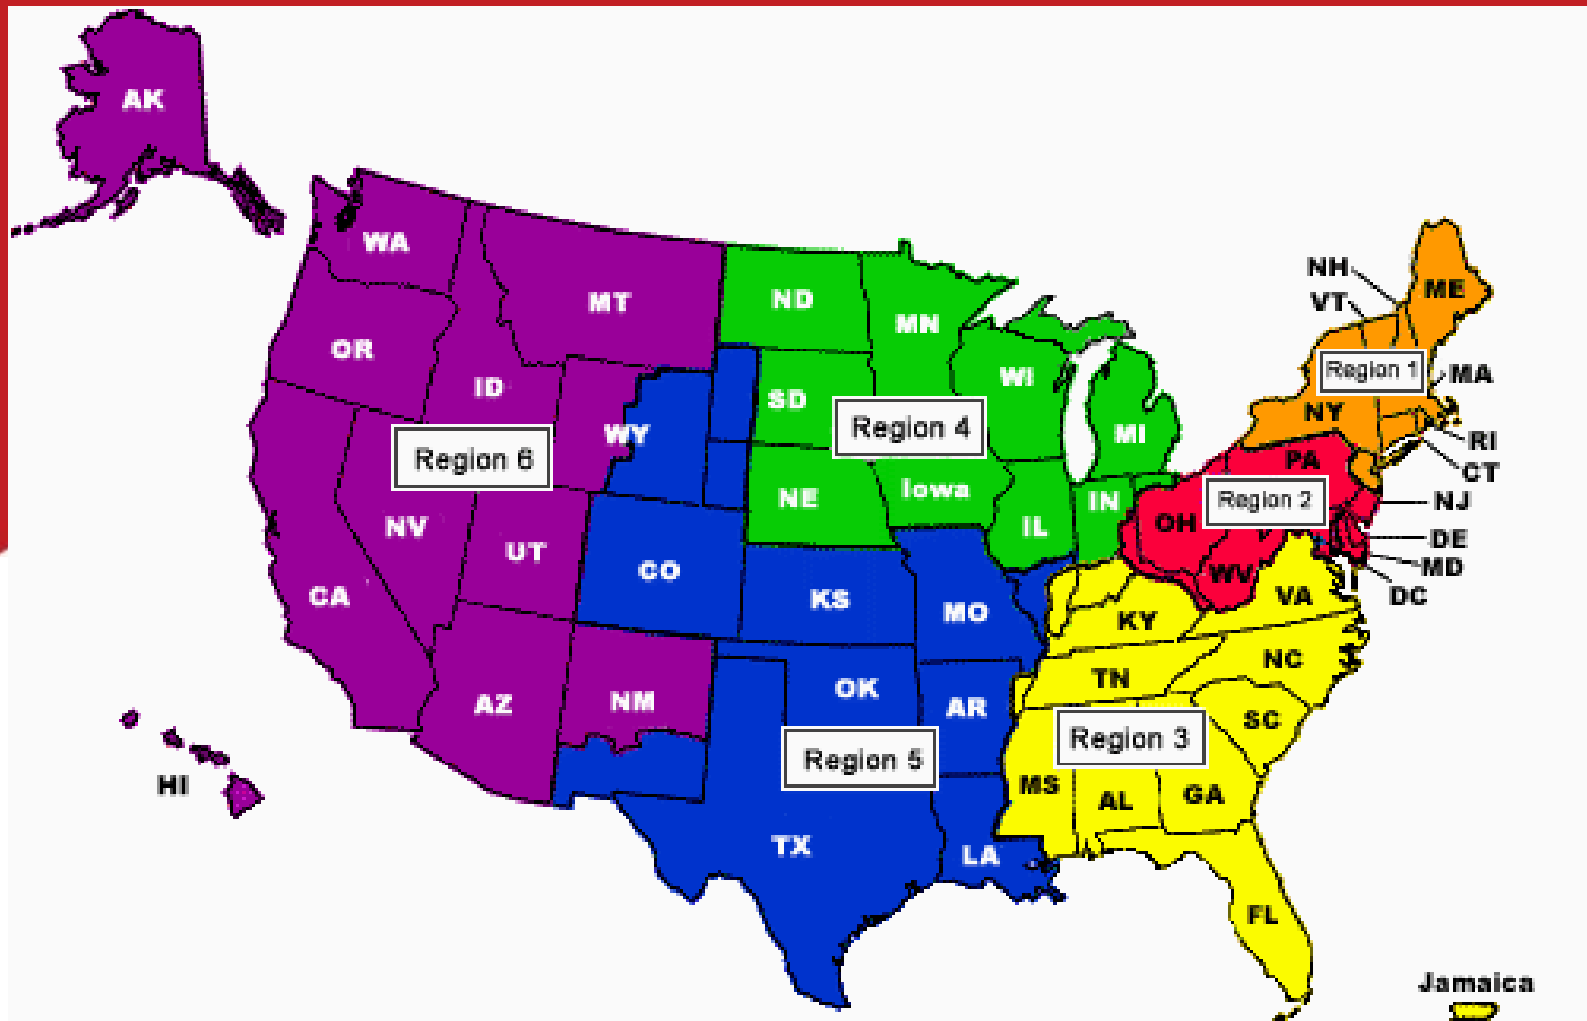

IEEE Sections Congress Running Successful Meeting

Larry Hause
Technical Activities Chair
Region 4 of IEEE-USA
September 2008

Most Active Chapters in R4

PREVIEW:

1. The most important volunteers in IEEE are the Chapter Chairs because they have direct contact with & facilitate technical activities for the members
2. Use the number of technical meetings in the L31 report as a technical activity gauge
3. Recognize & Award the Most Active Chapters and Chapter Chairs

Secrets of Most Active Chapters in Region 4

Most Active Chapters in R4

The Most Important People

- * Peggy Kovacs, IEEE, couldn't be done without her
- * Helen Shiminsky, IEEE, data magician
- * Daniel Toland, IEEE, the boss
- * JIM Blaha, Milwaukee , “ya' godda have a passion”
- * Jack Sherman, Chicago, the guru