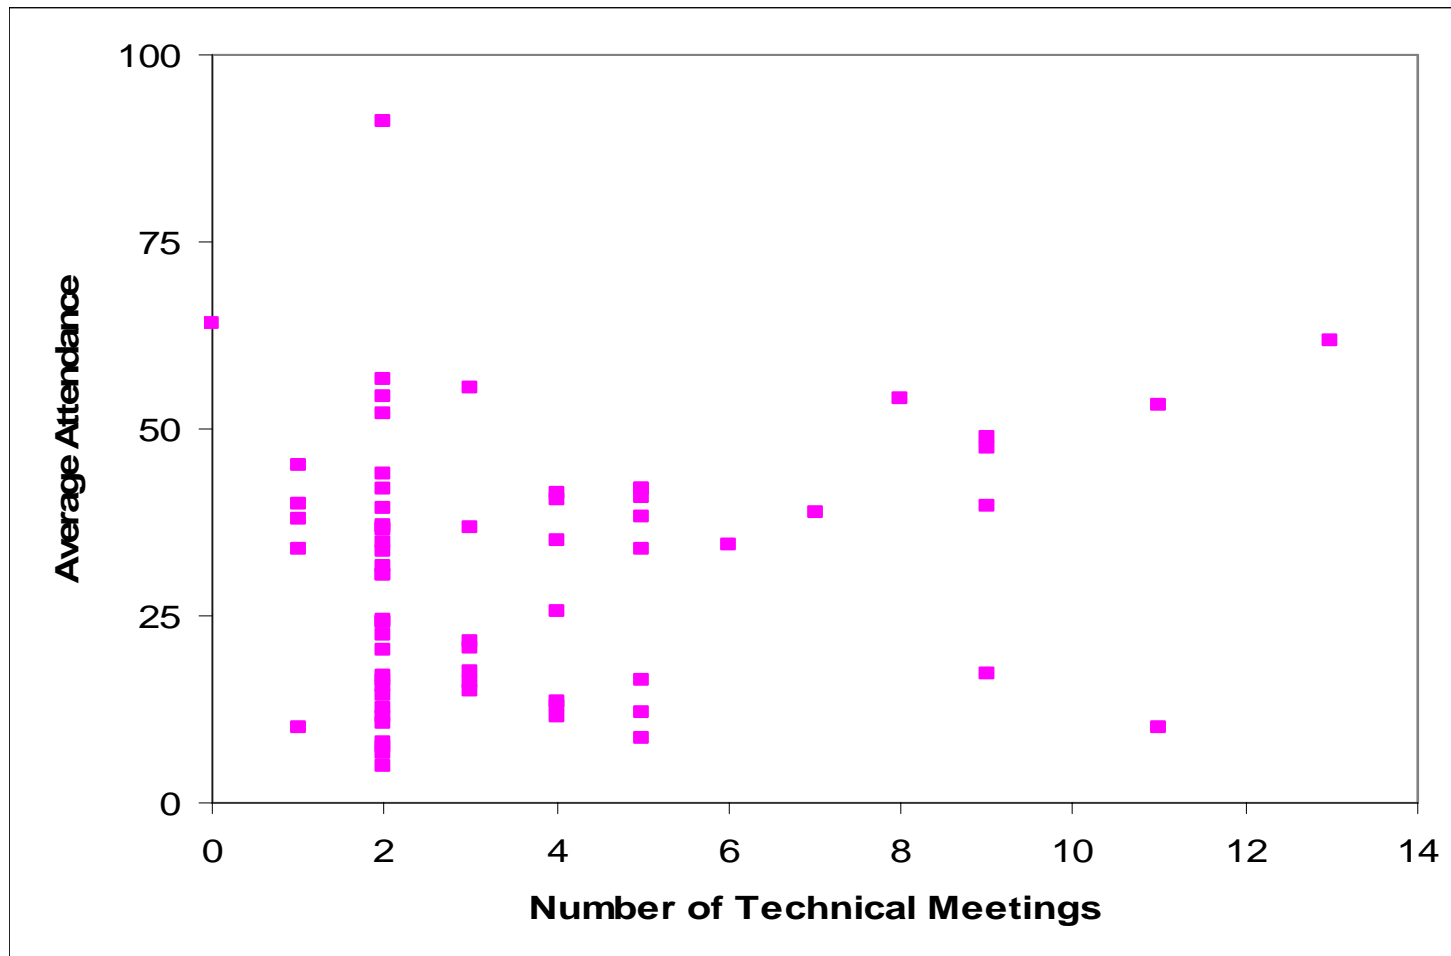

Most Active Chapters in R4, 2004

Most Active Chapters in 2004

Section/Chapter	Technical Meeting #
SOUTHEASTERN MICHIGAN NC	5
SOUTHEASTERN MICHIGAN NEM	5
TWINCITIES IM	5
CHICAGO EMC	7
CHICAGOP E	7
MILWAUKEE AP/IM/ED/MTT	7
TWIN CITIES R	8
CHICAGO C	8
CENTRAL INDIANA PE	9
SOUTHEASTERN MICHIGAN EMC	9
CHICAGO COM	11
TWIN CITIE SEM	11