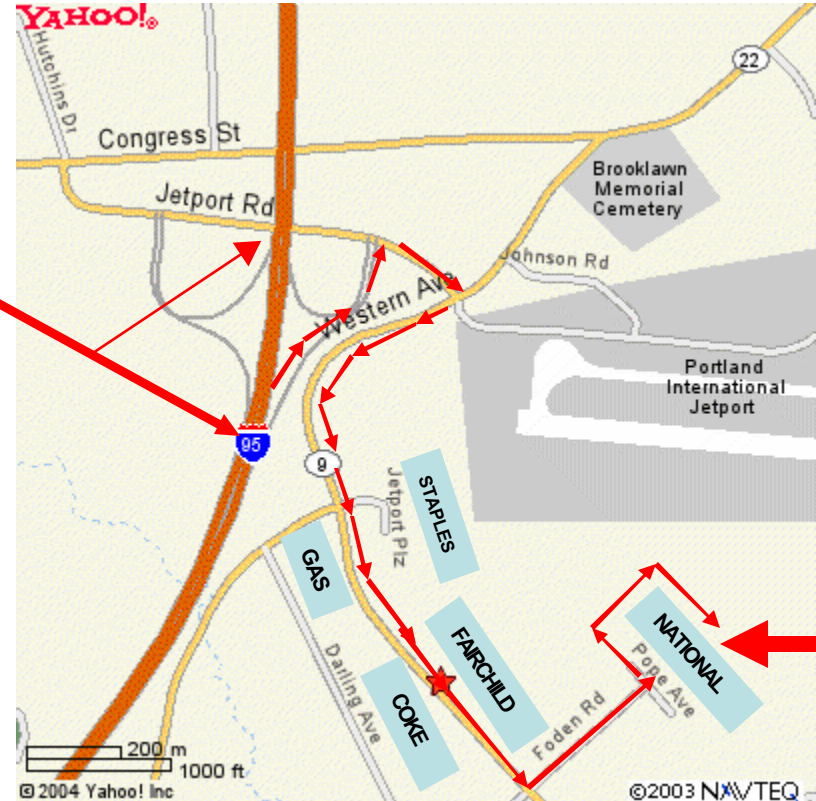

TAKE EXIT 46, FORMERLY 7A
PORTLAND JETPORT EXIT

AT END OF RAMP, GO RIGHT
ONTO JETPORT RD.
GO RIGHT ONTO WESTERN AVE.
STRAIGHT THROUGH LIGHT
PAST STAPLES ON LEFT
PAST FAIRCHILD ON LEFT
TAKE LEFT ONTO FODEN ROAD.
TALK WILL BE IN THE NATIONAL
MCBRIDE BUILDING EXACTLY AT
THE END OF THE ROAD.
DRIVE TO BACK TO PARK AND
ENTER