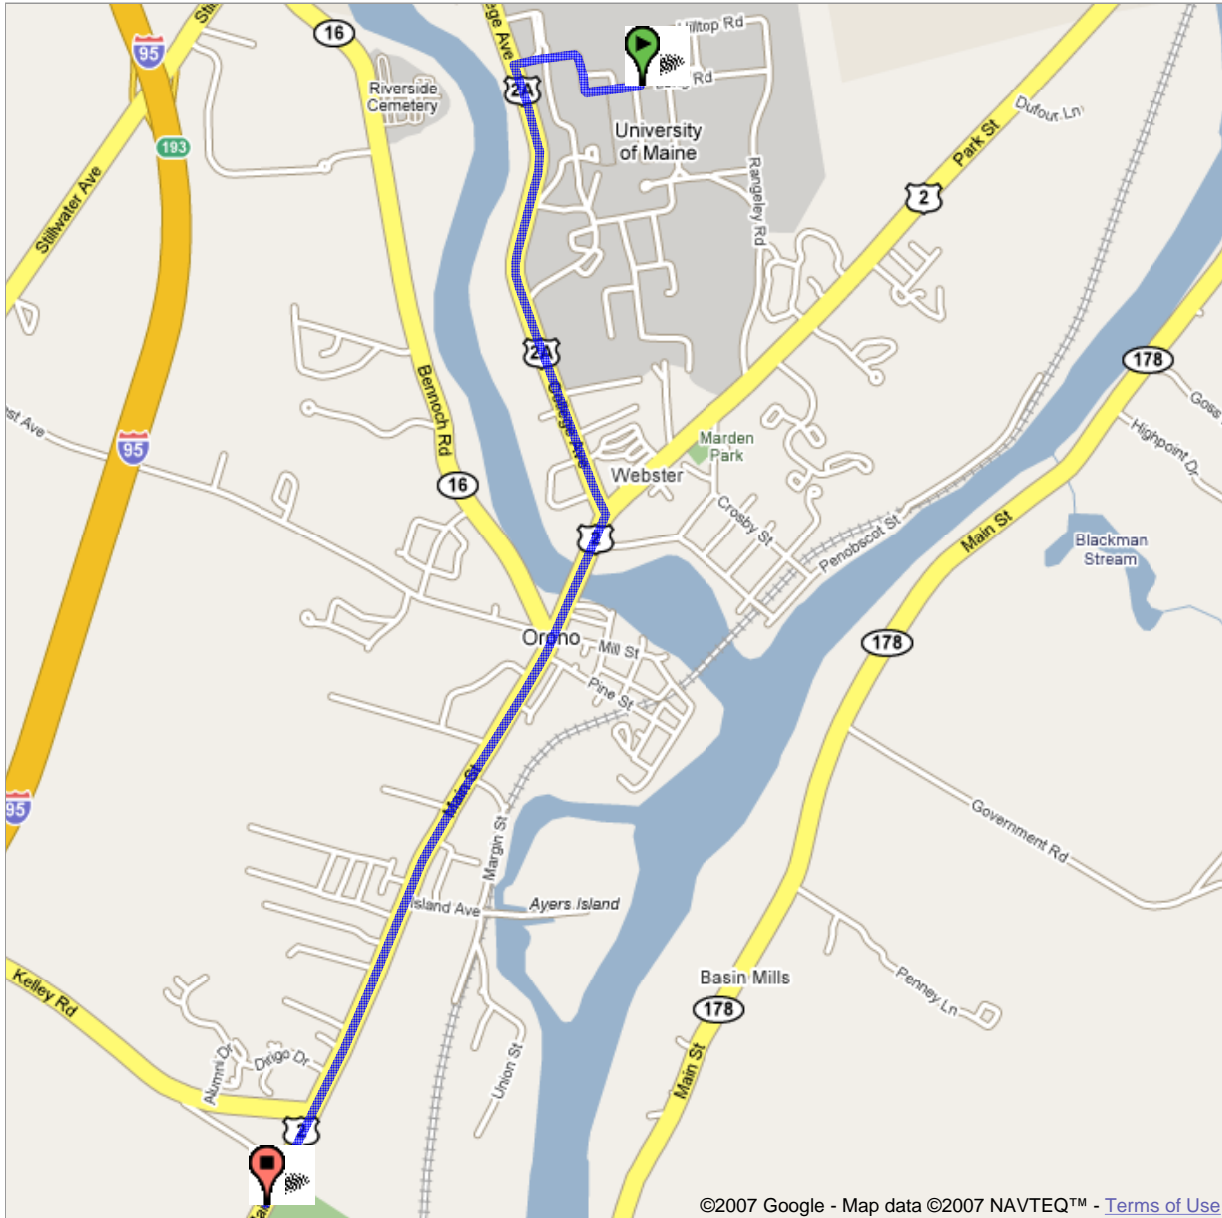

Start **Long Rd**
End **Penobscot Valley Country Club**
366 Main St
Orono, ME 04473
Travel **3.4 mi – about 7 mins**

Notes Directions from Barrows Hall, UMaine to Penobscot Valley Country Club

Long Rd

Drive: 3.4 mi – about 7 mins

1. Head **west** on **Long Rd** toward **Beddington Rd** 0.4 mi
1 min
- ← 2. Turn **left** at **College Ave/US-2A** 1.1 mi
3 mins
- 3. Turn **right** at **College Ave/US-2**
Continue to follow US-2 1.9 mi
4 mins

 **Penobscot Valley Country Club**
366 Main St
Orono, ME 04473

These directions are for planning purposes only. You may find that construction projects, traffic, or other events may cause road conditions to differ from the map results.

Map data ©2007 NAVTEQ™

Overview

Start

End

Map data ©2007 NAVTEQ™