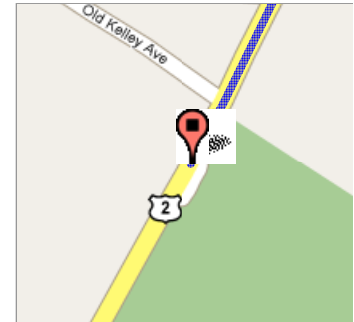

Long Rd

Drive: 3.4 mi – about 7 mins

1. Head **west** on **Long Rd** toward **Beddington Rd** 0.4 mi
  1 min
2. ← 2. Turn **left** at **College Ave/US-2A** 1.1 mi
   3 mins
3. → 3. Turn **right** at **College Ave/US-2**
   Continue to follow US-2 1.9 mi
   4 mins

Penobscot Valley Country Club
366 Main St
Orono, ME 04473

These directions are for planning purposes only. You may find that construction projects, traffic, or other events may cause road conditions to differ from the map results.

Map data ©2007 NAVTEQ™

Overview

Start

End

Map data ©2007 NAVTEQ™