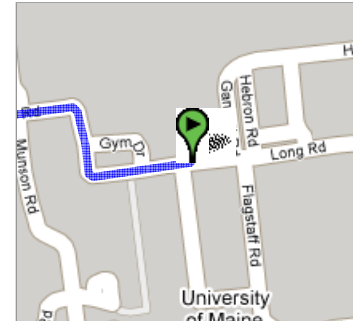

Long Rd

Drive: 3.4 mi – about 7 mins

1. Head **west** on **Long Rd** toward **Beddington Rd** 0.4 mi
  1 min
2. ← 2. Turn **left** at **College Ave/US-2A** 1.1 mi
   3 mins
3. → 3. Turn **right** at **College Ave/US-2**
   Continue to follow US-2 1.9 mi
   4 mins

Penobscot Valley Country Club
366 Main St
Orono, ME 04473

These directions are for planning purposes only. You may find that construction projects, traffic, or other events may cause road conditions to differ from the map results.

Map data ©2007 NAVTEQ™

Overview

Start

End

Map data ©2007 NAVTEQ™