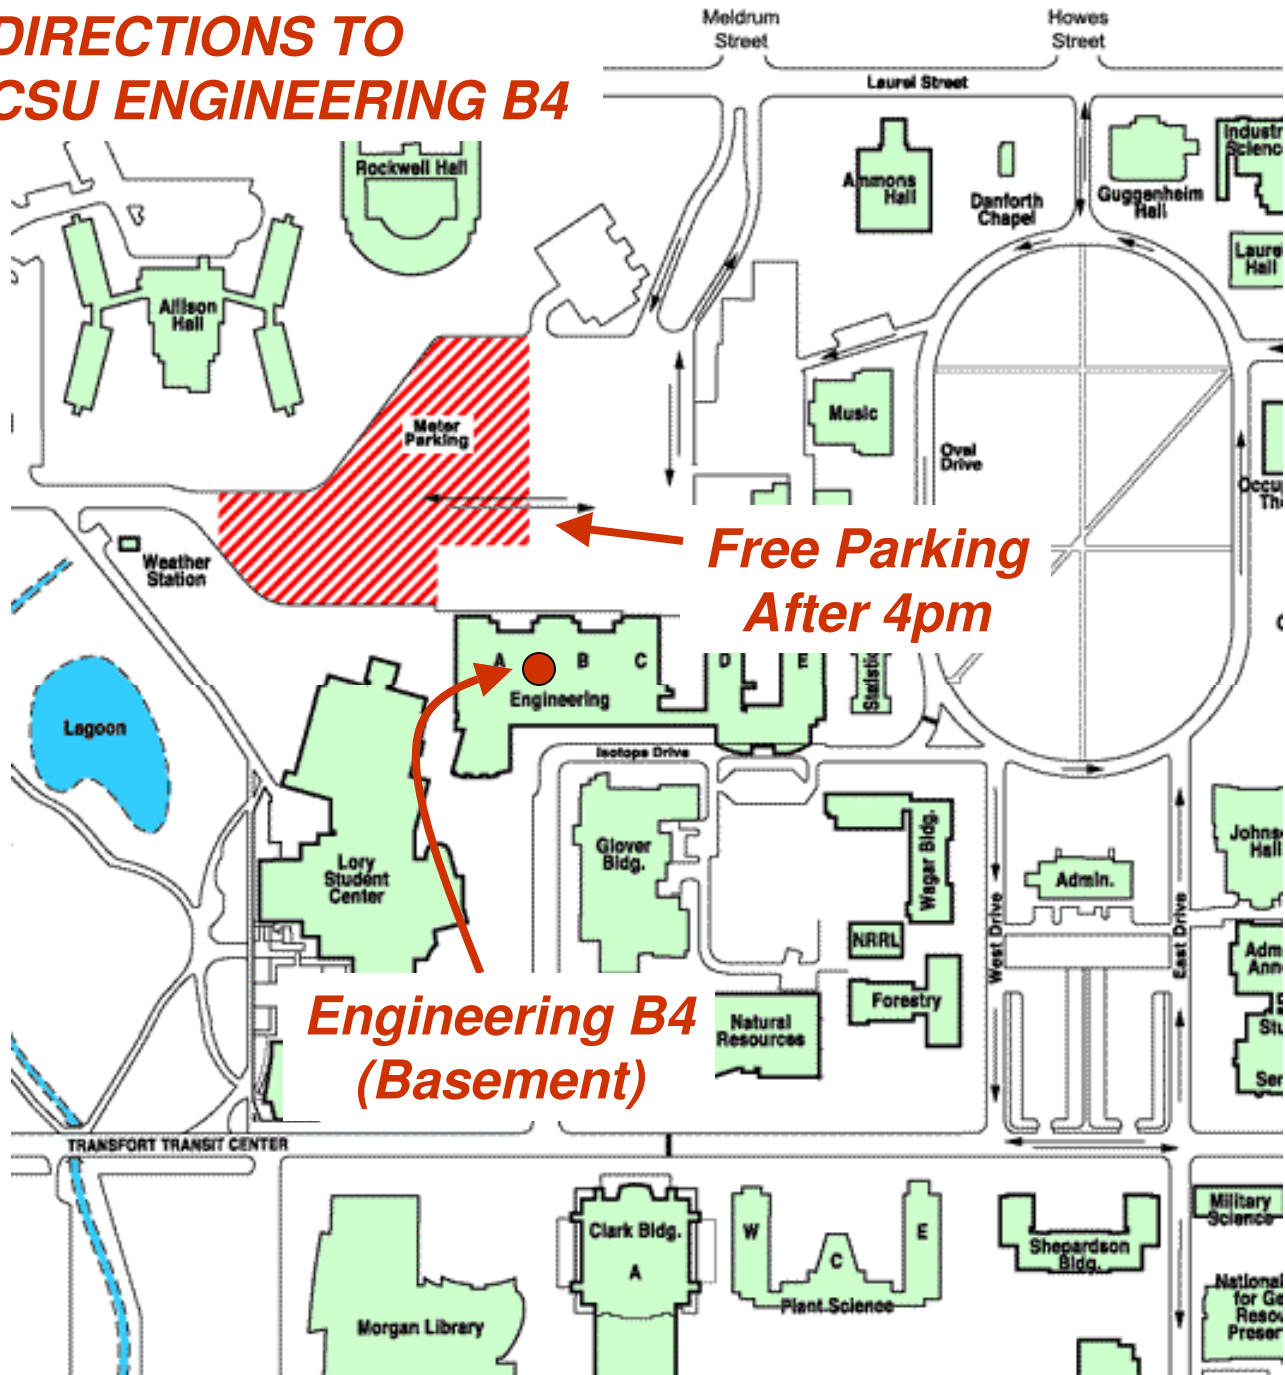

**DIRECTIONS TO
CSU PHYSIOLOGY 103**

NORTH

**Physiology Room 103
(1st Floor – NW corner)**

**Free Meter
Parking
After 4pm**

Centre Avenue

College Avenue

Prospect Road

**Holiday
Inn**

***DIRECTIONS TO
CSU ENGINEERING E205***

***Free Parking
After 4pm***

***Engineering E205
(2nd Floor – NW corner)***

***DIRECTIONS TO
CSU ENGINEERING B4***

***DIRECTIONS TO
CSU GLOVER ROOM 201***