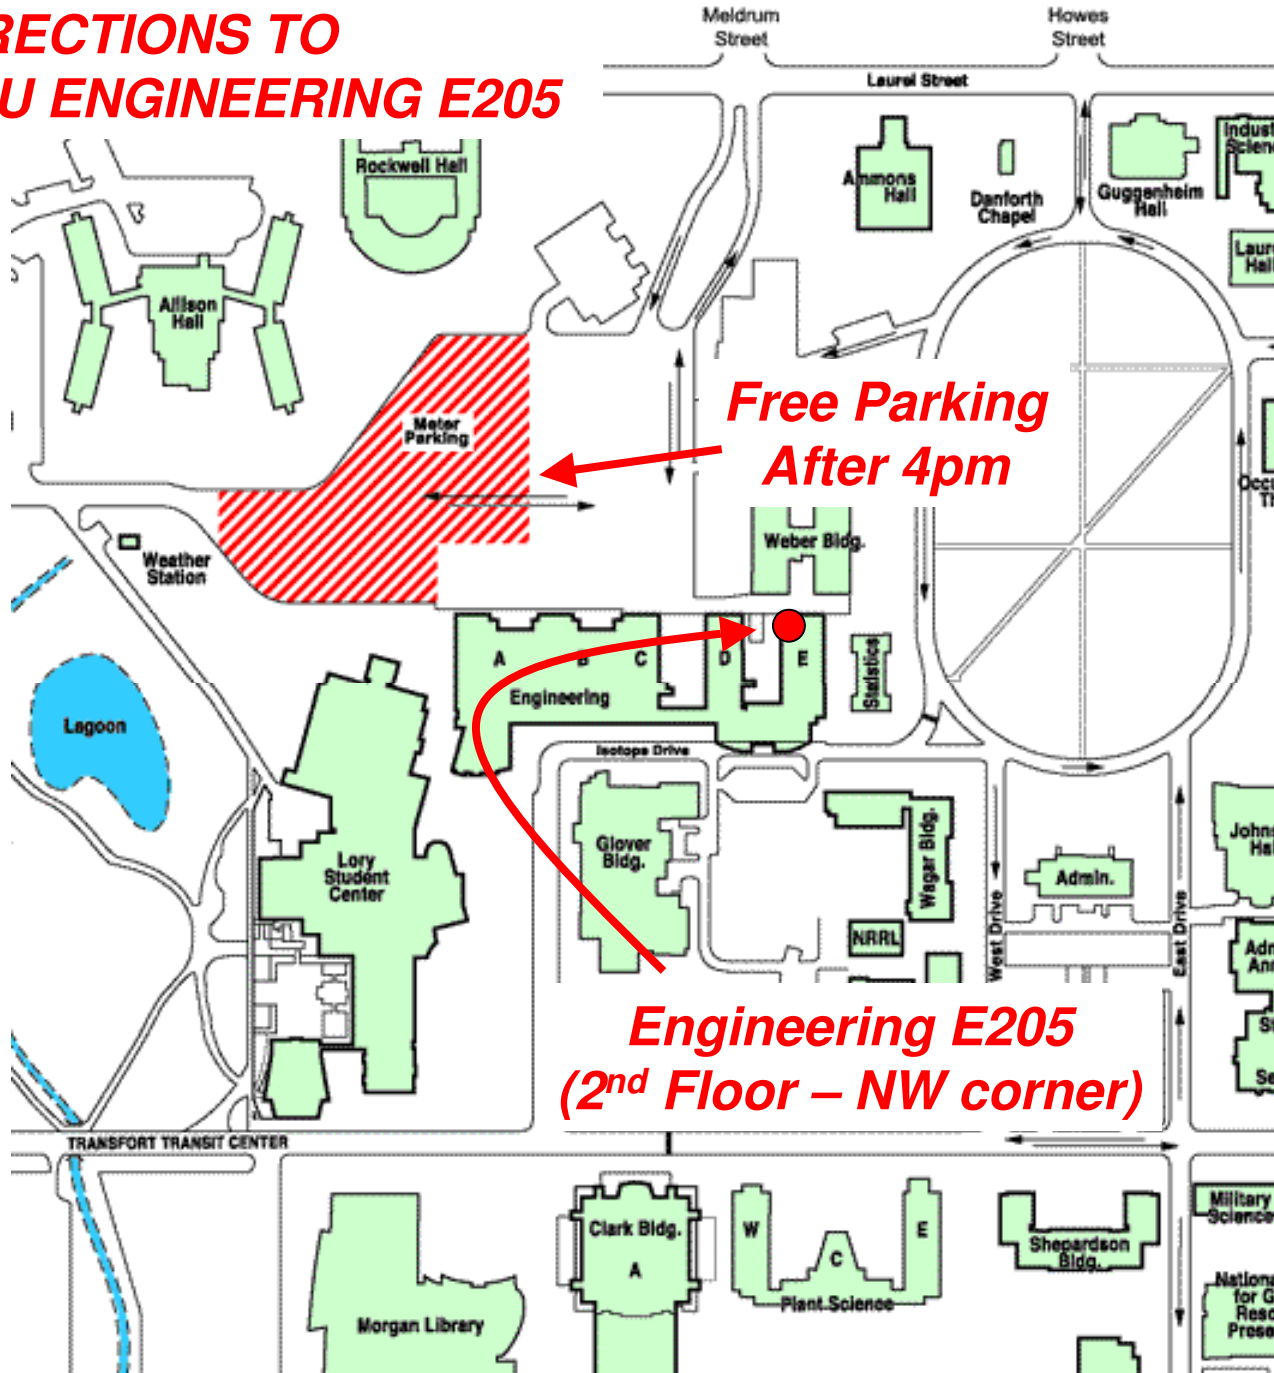

**DIRECTIONS TO
CSU PHYSIOLOGY 103**

NORTH

**Physiology Room 103
(1st Floor – NW corner)**

**Free Meter
Parking
After 4pm**

Centre Avenue

College Avenue

Prospect Road

**Holiday
Inn**

***DIRECTIONS TO
CSU ENGINEERING E205***

***Free Parking
After 4pm***

***Engineering E205
(2nd Floor – NW corner)***

***DIRECTIONS TO
CSU ENGINEERING B4***

***DIRECTIONS TO
CSU GLOVER ROOM 201***