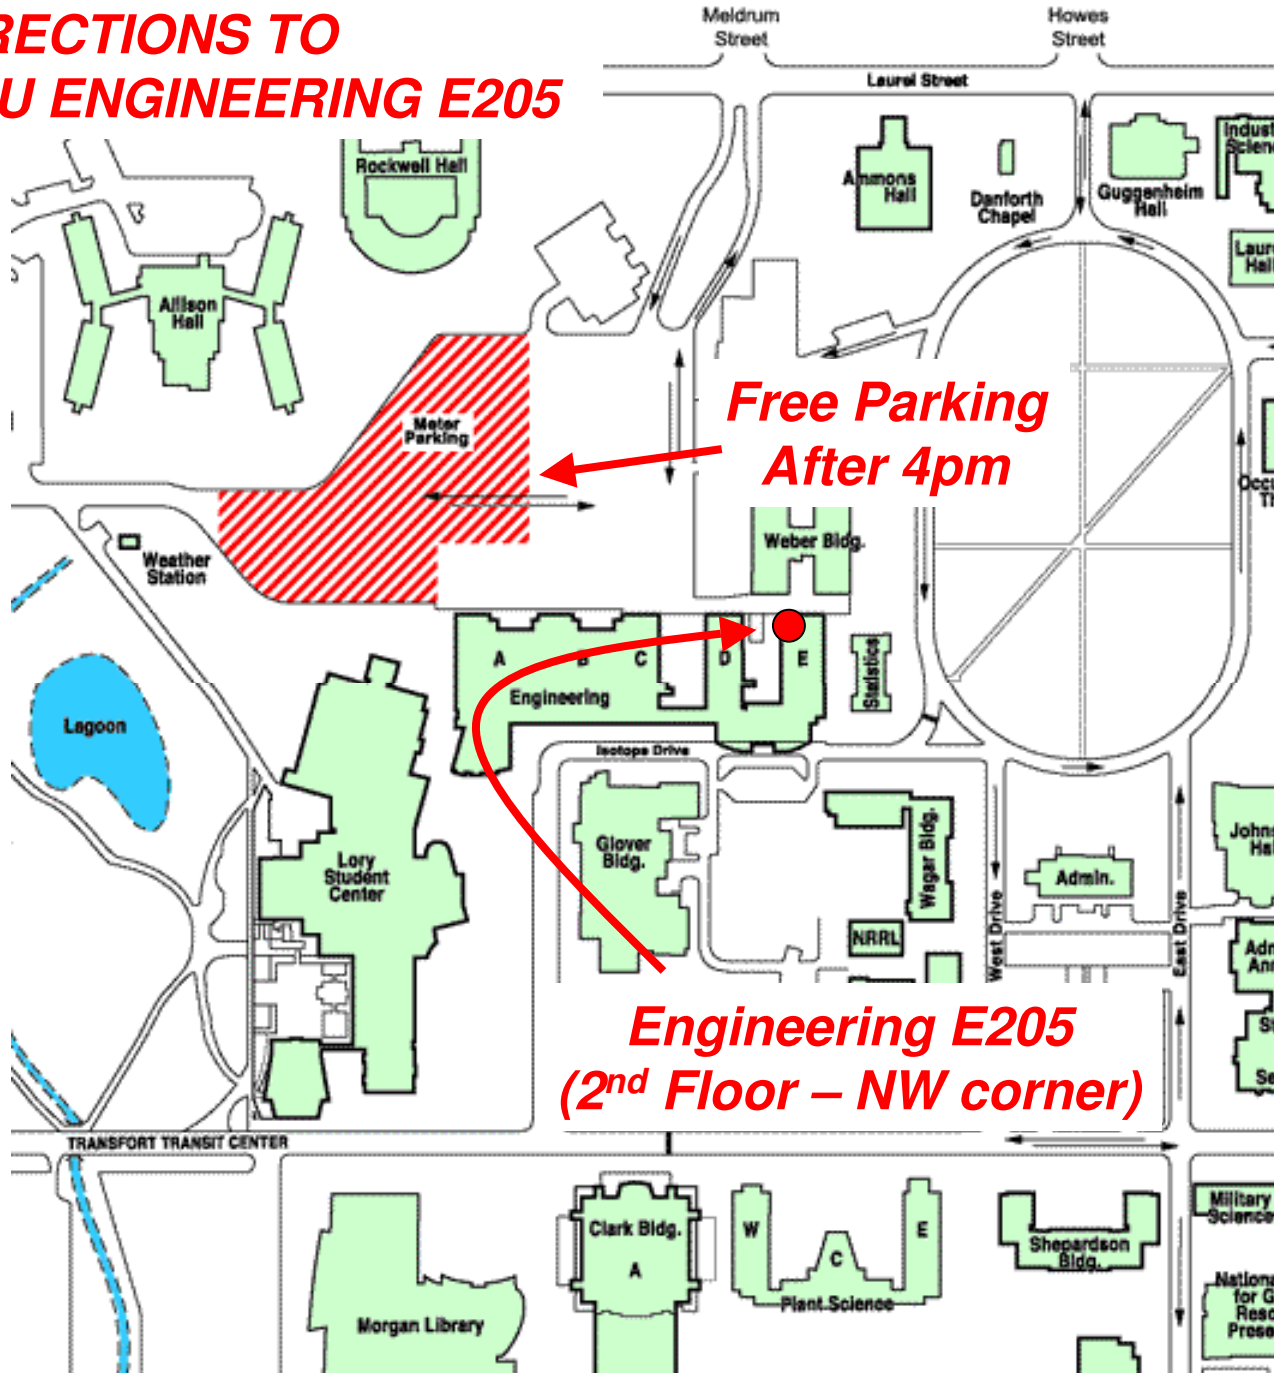

**DIRECTIONS TO
CSU PHYSIOLOGY 103**

NORTH

**Physiology Room 103
(1st Floor – NW corner)**

**Free Meter
Parking
After 4pm**

Centre Avenue

College Avenue

Prospect Road

**Holiday
Inn**

***DIRECTIONS TO
CSU ENGINEERING E205***

***DIRECTIONS TO
CSU ENGINEERING B4***

***DIRECTIONS TO
CSU GLOVER ROOM 201***