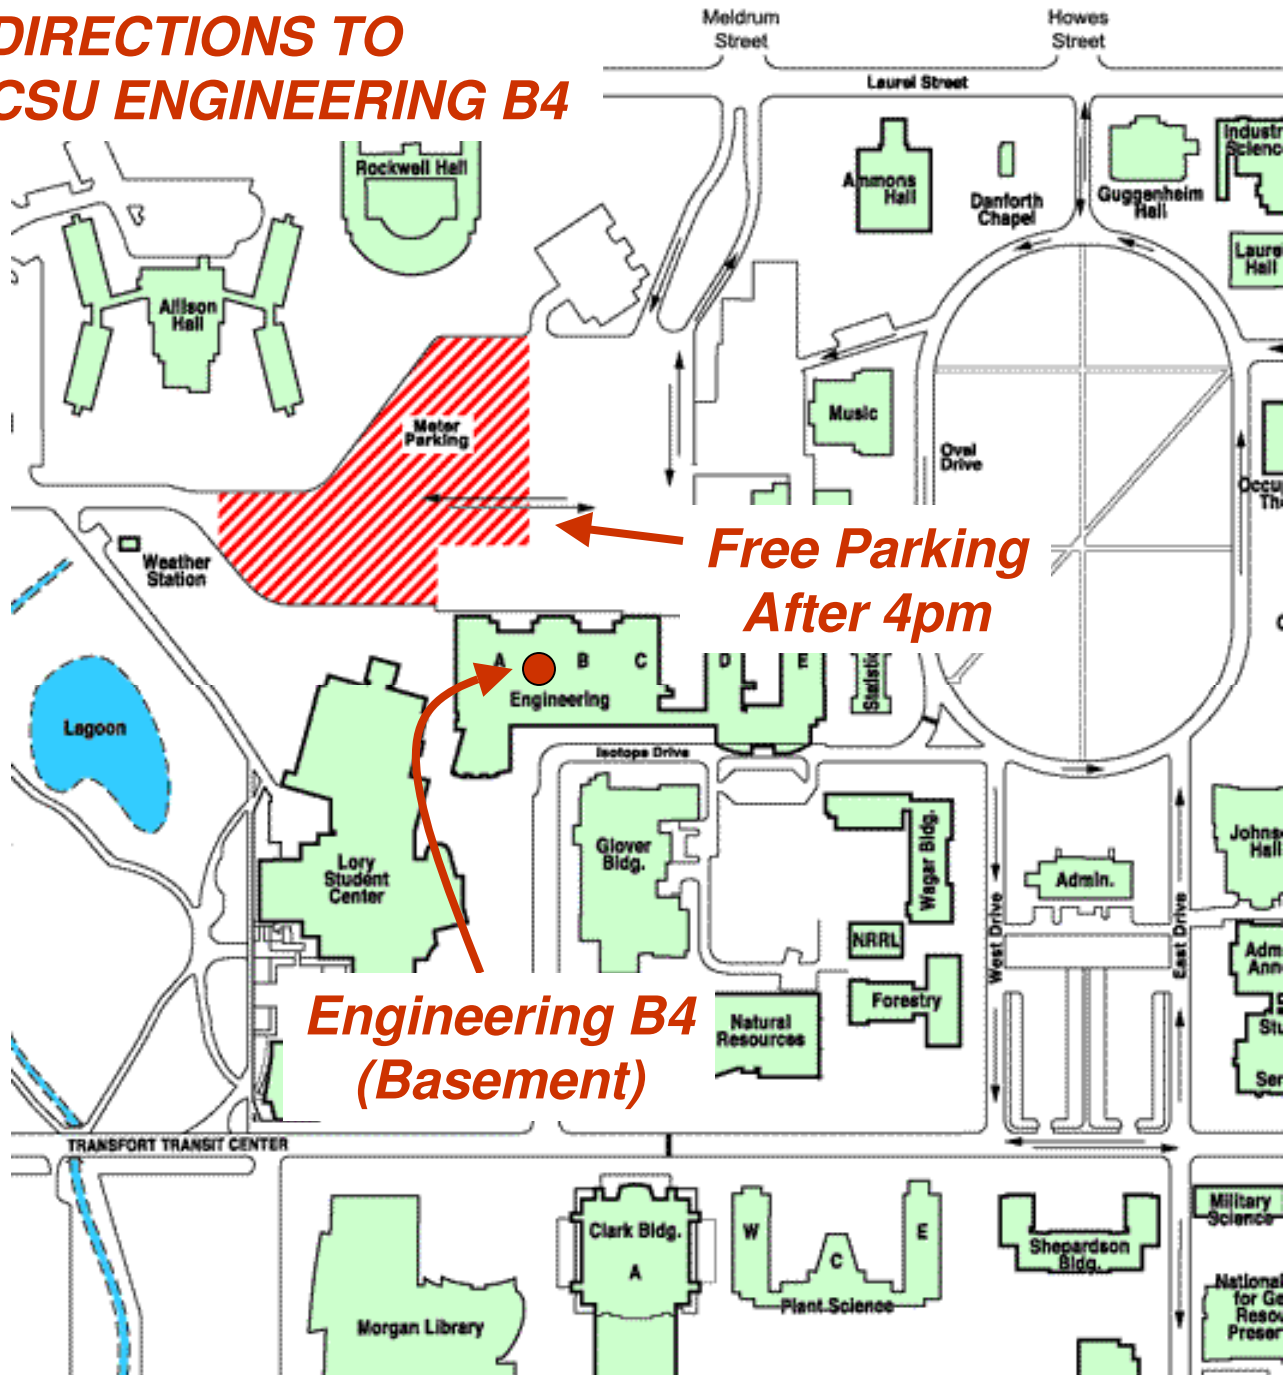

**DIRECTIONS TO
CSU PHYSIOLOGY 103**

NORTH

**Physiology Room 103
(1st Floor – NW corner)**

**Free Meter
Parking
After 4pm**

Centre Avenue

College Avenue

Prospect Road

**Holiday
Inn**

***DIRECTIONS TO
CSU ENGINEERING E205***

***DIRECTIONS TO
CSU ENGINEERING B4***

***DIRECTIONS TO
CSU GLOVER ROOM 201***