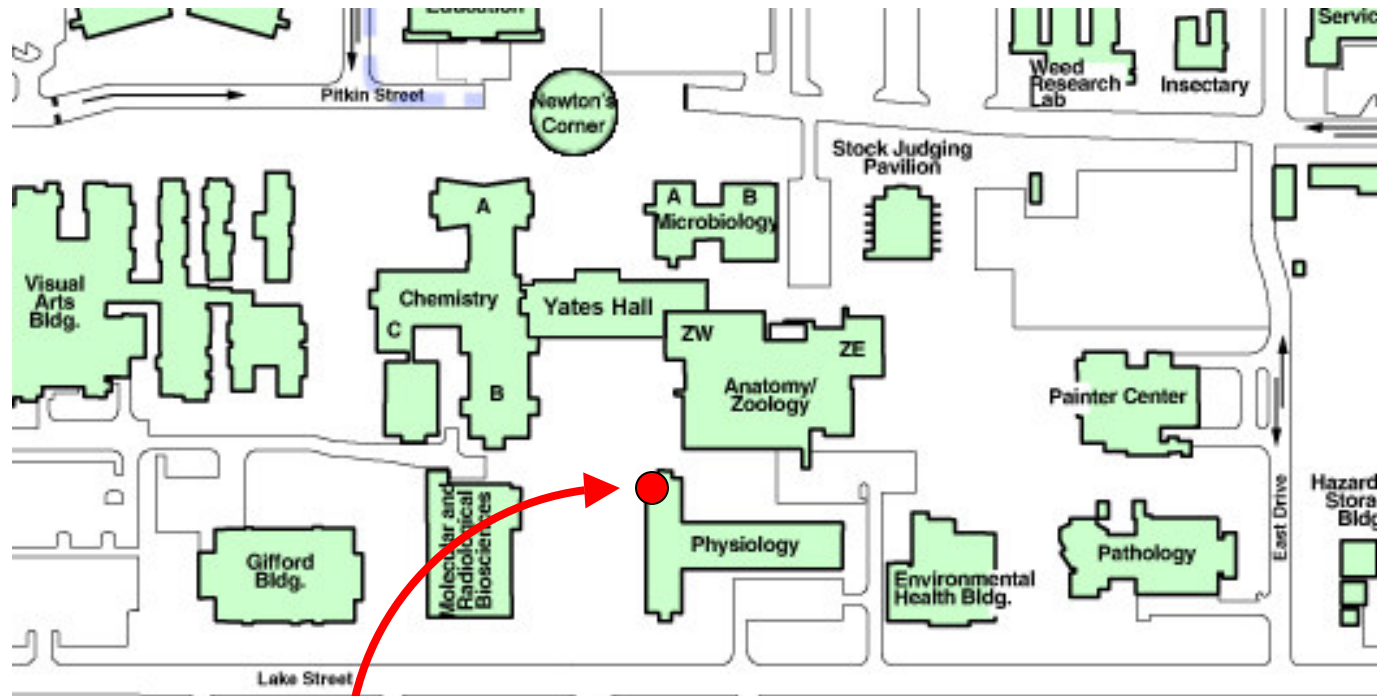

**DIRECTIONS TO
CSU PHYSIOLOGY 103**

NORTH

**Physiology Room 103
(1st Floor – NW corner)**

**Free Meter
Parking
After 4pm**

Centre Avenue

College Avenue

Prospect Road

**Holiday
Inn**

***DIRECTIONS TO
CSU ENGINEERING E205***

***Free Parking
After 4pm***

***Engineering E205
(2nd Floor – NW corner)***

***DIRECTIONS TO
CSU ENGINEERING B4***

***DIRECTIONS TO
CSU GLOVER ROOM 201***