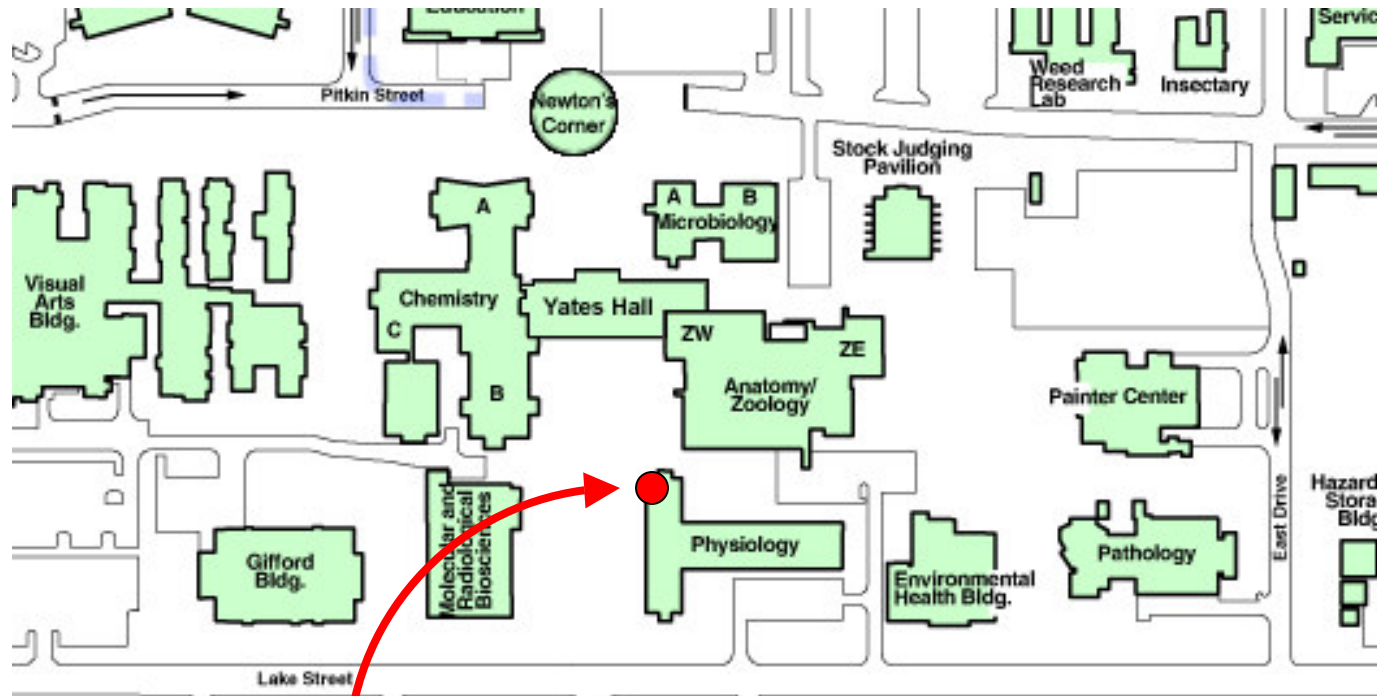

**DIRECTIONS TO
CSU PHYSIOLOGY 103**

NORTH

**Physiology Room 103
(1st Floor – NW corner)**

**Free Meter
Parking
After 4pm**

Centre Avenue

College Avenue

Prospect Road

**Holiday
Inn**