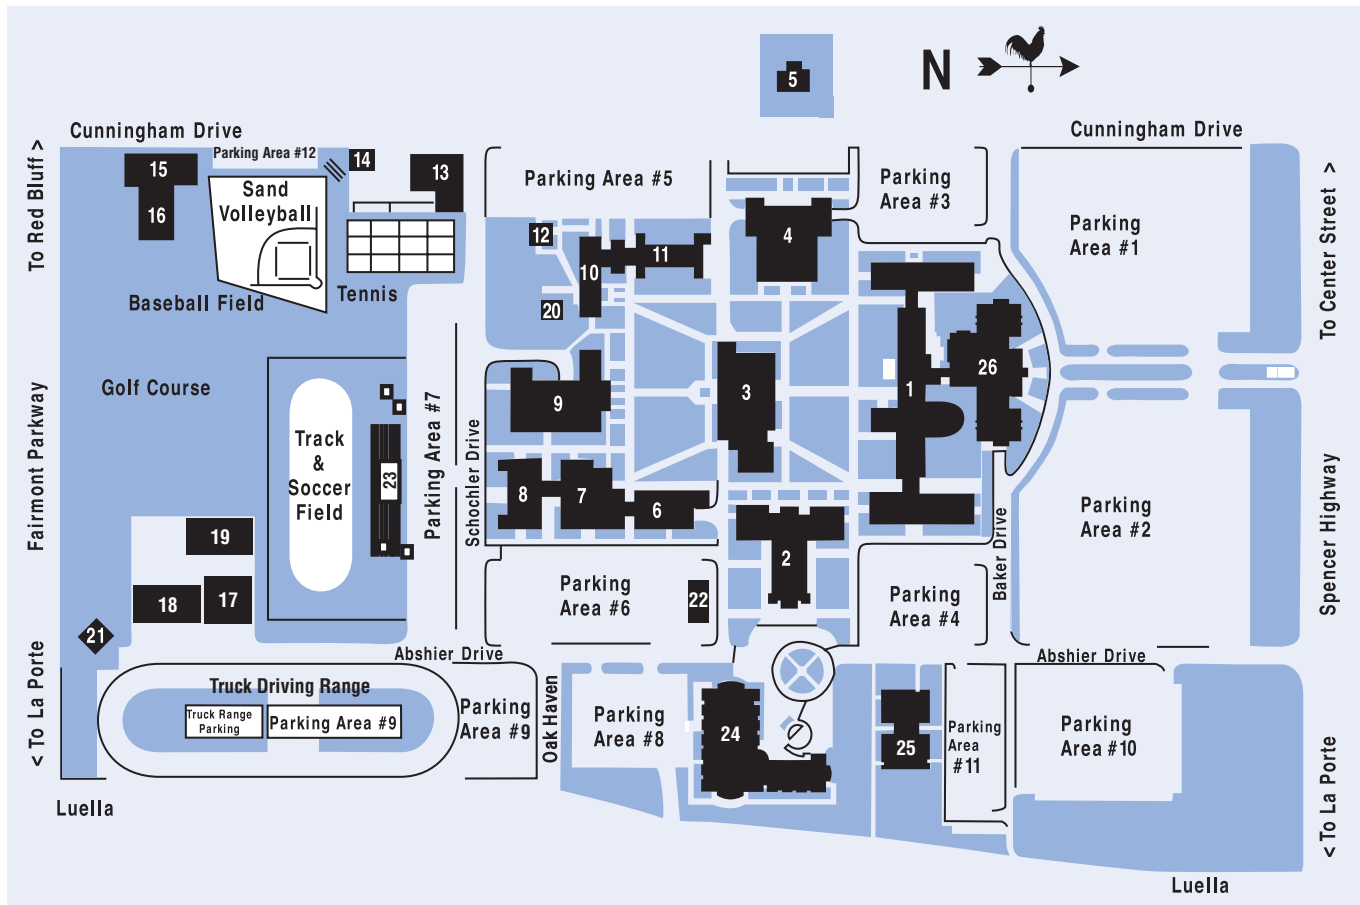

# San Jacinto College Central

## Central Campus Directory

8060 Spencer Hwy., Pasadena, TX 77505

### Central Campus Directory

- |   |                                   |  |
|---|-----------------------------------|--|
| 1. Gilbert C. McCollum Administration Bldg.   | 10. Vincent Henrich Science Bldg. | 19. Industrial Bldg. 3                   |
| 2. Richard S. Slocomb Fine Arts Bldg.         | 11. W.C. Frels Science Bldg.      | 20. Ceramics Studio                      |
| 3. W.M. Newton Student Center                 | 12. Science Lecture Bldg.         | 21. Golf Course Maintenance Bldg.        |
| 4. Lee Davis Library                          | 13. Maintenance                   | 22. Mechanical Building                  |
| 5. Baptist Student Ministries                 | 14. Maintenance                   | 23. Track Buildings                      |
| 6. William R. Davison, D.D.S. Technical Bldg. | 15. Pro Shop Quarters             | 24. Health Sciences Bldg.                |
| 7. Gordon E. Ball Technical Bldg.             | 16. Dormitory                     | 25. Music Bldg.                          |
| 8. Jack W. Anderson Technical Bldg.           | 17. Industrial Bldg. 1            | 26. Advanced Interactive Learning Center |
| 9. Francis G. Anders Physical Education Bldg. | 18. Industrial Bldg. 2            |  |