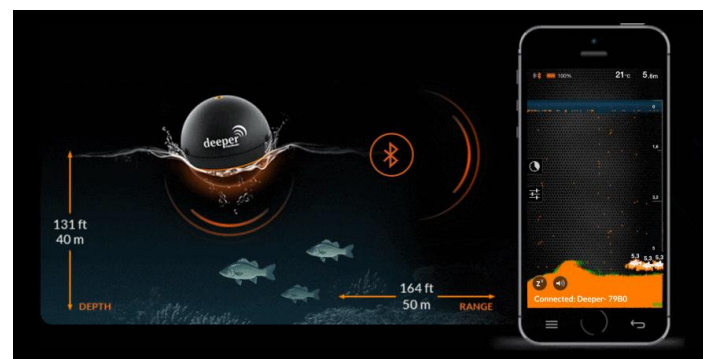

Hatch Baby

- smart changing pad
- tracks weight; diaper: wet/dry, dirty
- \$299

Deeper - Smart Fish Finder

- Wireless sonar
- Real-time mobile app
- Bluetooth support
- Works up to 40m
- 6 hours of non-stop usage; takes 2 hours to fully charge.

Royale X Smart Mobile Theatre

- 3,300 ppi, HD
- WiFi, HDMI, Micro-USB

Breo Hm-1 Wearable - massaging & relaxation

- 6 major massage elements
- intelligent air pressure, vibration,
- magnetic field, heat compression