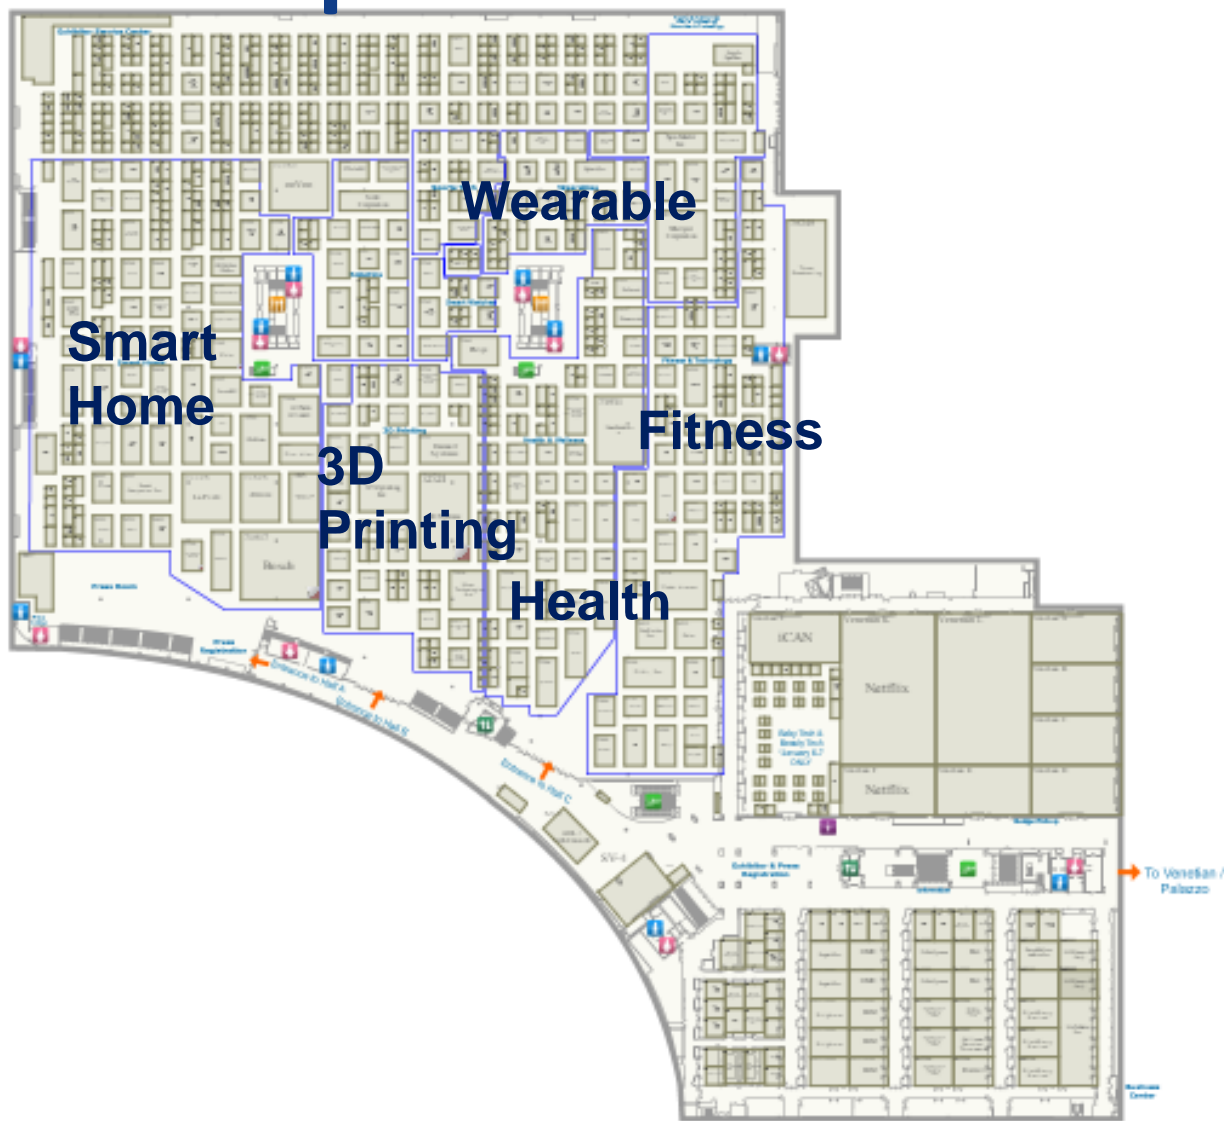

Sands Expo – Level 2