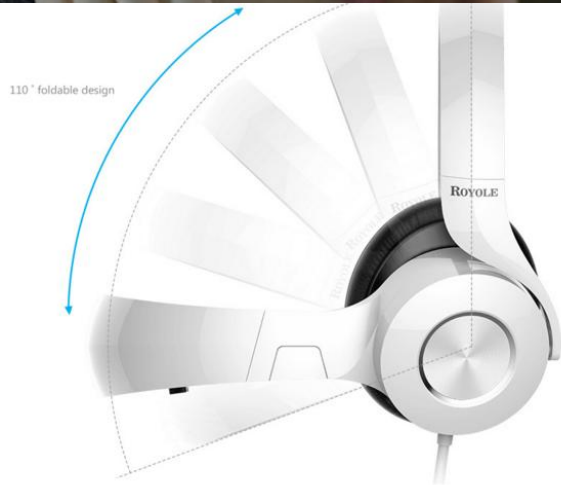

Wearable – Daqri Industrial Helmet

Docking & Charging
station

- ANSI compliant hard hat
- 13 Megapixel HD Camera
- 2D target recognition and tracking
- Integrated FLIR™ thermal camera
- See-thru AR display

Royale X Smart Mobile Theatre

- 3,300 ppi, HD
- WiFi, HDMI, Micro-USB

Breo Hm-1 Wearable - massaging & relaxation

- 6 major massage elements
- intelligent air pressure, vibration,
- magnetic field, heat compression