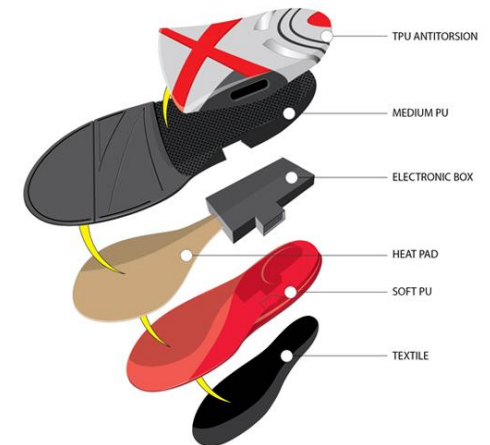

Over 500 startups at CES 2016

Sands Expo – Level 2

Large Presence of French Startups

DigitSole – Heated Insole (French)

Buddy Personal Robot – Blue Frog Robotics (French)

Social robot

- Voice interface; voice recognition and text to speech
- Human and object detection, recognition and tracking
- Move around on 2 wheels

FURo-D by FutureRobot (Korea)

- Human Recognition, Tracking, Greeting, Eye Contact, Emotion Expression
- Voice interface: Voice recognition and Text to Speech
- Height : 160cm
- Weight : 88kg
- Moves around on 2 wheels
- Runs Windows 7
- Optional smart card reader, receipt printer, barcode reader, photo printer and ticket printer

Hatch Baby

- smart changing pad
- tracks weight; diaper: wet/dry, dirty
- \$299

Deeper - Smart Fish Finder

- Wireless sonar
- Real-time mobile app
- Bluetooth support
- Works up to 40m
- 6 hours of non-stop usage; takes 2 hours to fully charge.