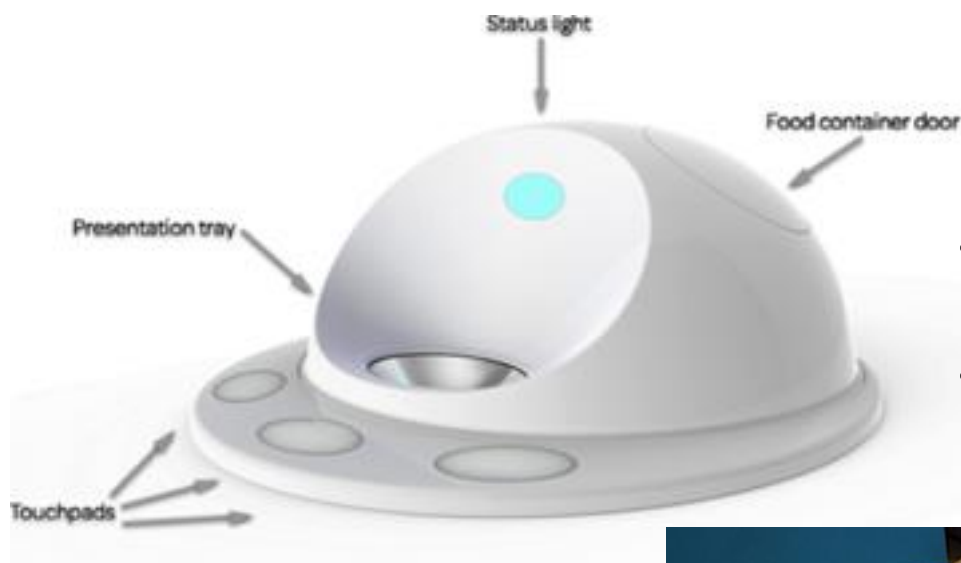

Wearable – Daqri Industrial Helmet

Docking & Charging
station

- ANSI compliant hard hat
- 13 Megapixel HD Camera
- 2D target recognition and tracking
- Integrated FLIR™ thermal camera
- See-thru AR display

Royale X Smart Mobile Theatre

- 3,300 ppi, HD
- WiFi, HDMI, Micro-USB

Breo Hm-1 Wearable - massaging & relaxation

- 6 major massage elements
- intelligent air pressure, vibration,
- magnetic field, heat compression

Lucid VR – 3D, VR Camera

- stereoscopic 3D VR camera
- Captures 180° wide-angle lenses, and spatial audio

CleverPet – Smart Interactive Feeder

- Engage and exercise your dog's mind with custom light, touch, and sound puzzles paired with food-dispensing rewards
- Patterns, memory, logic, voice command games, and more
- Designed to fulfill your dog's cognitive needs