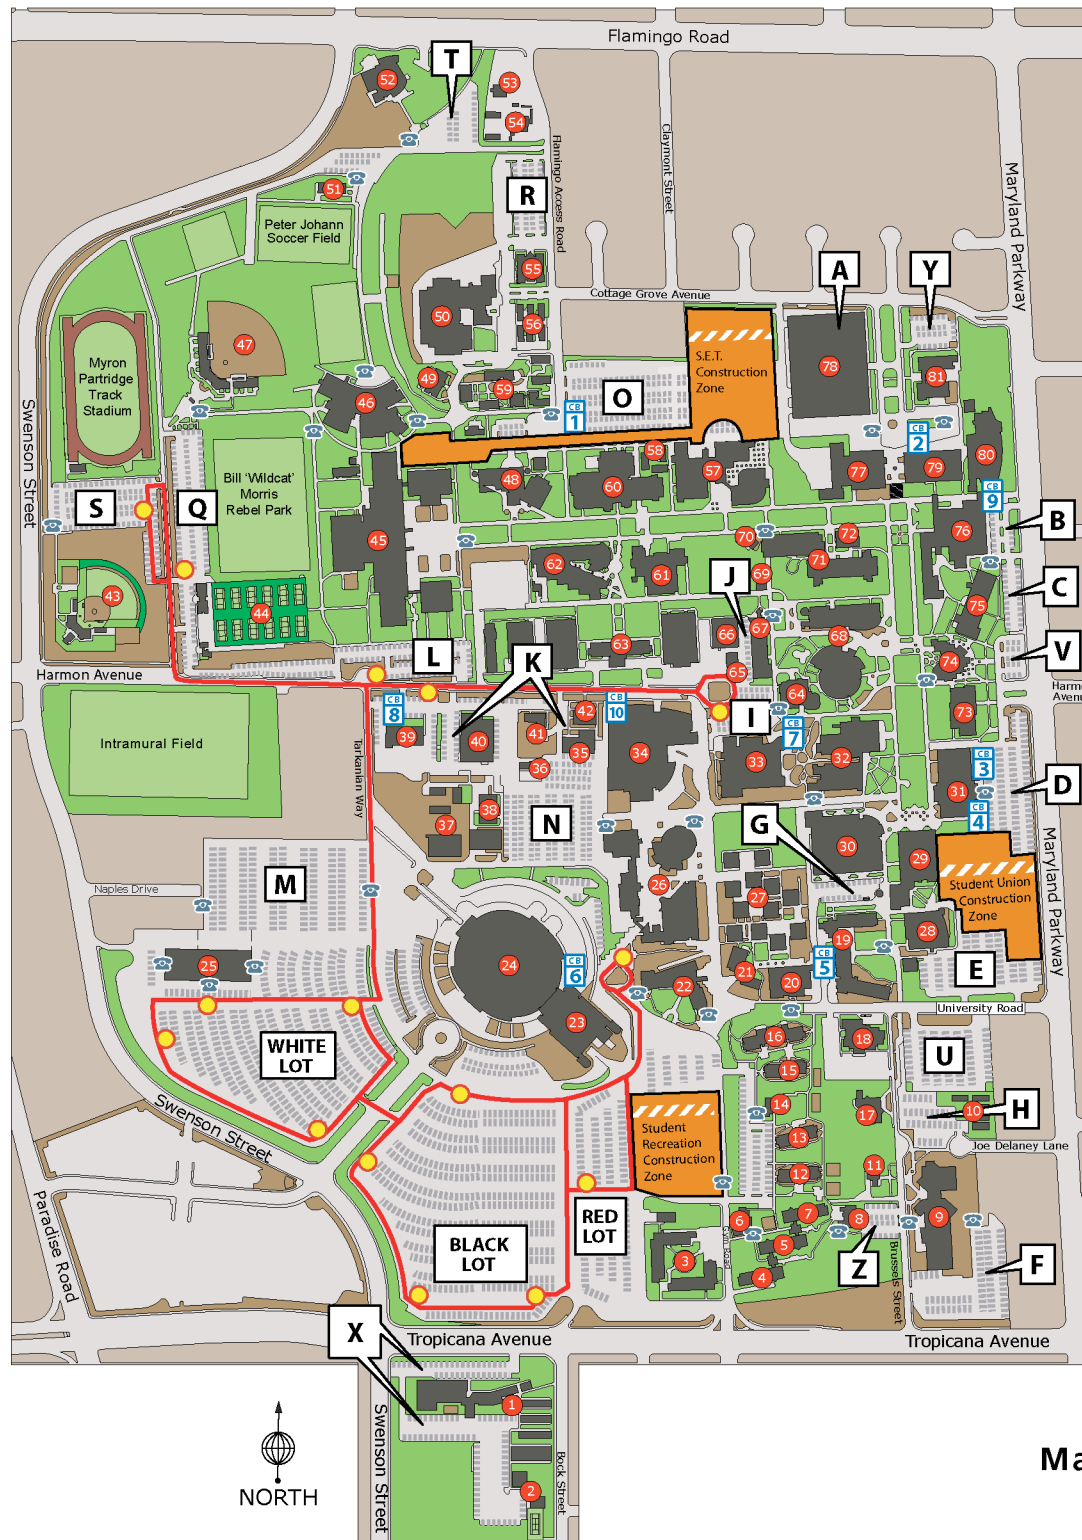

- PARKING LOT ACCESS:**
- FACULTY/STAFF PARKING:**
A, B, C, D, E, G, I, J, K, L, M, N, O, Q, X, Y, Z, Red Lot, and White Lot
- STUDENT PARKING:**
A, E, F, H, L, M, O, Q, R, T, U, X, Black Lot, Red Lot, and White Lot
- METERED PARKING:**
A, C, D, G, I, K, L, N, O, U, V, X, Y, Z, Red Lot, and White Lot
- NO PARKING PERMIT REQUIRED:**
S
- HANDICAP PARKING:**
All lots except M & V
- RESERVED PARKING:**
A, and N

- LEGEND:**
- Campus Shuttle Route
 - Construction Zone
 - Shuttle Stop
 - CAT Paratransit Bus Stop
 - Emergency Phones

**Main/Paradise Campus
2D Parking Map**

<http://maps.unlv.edu/>