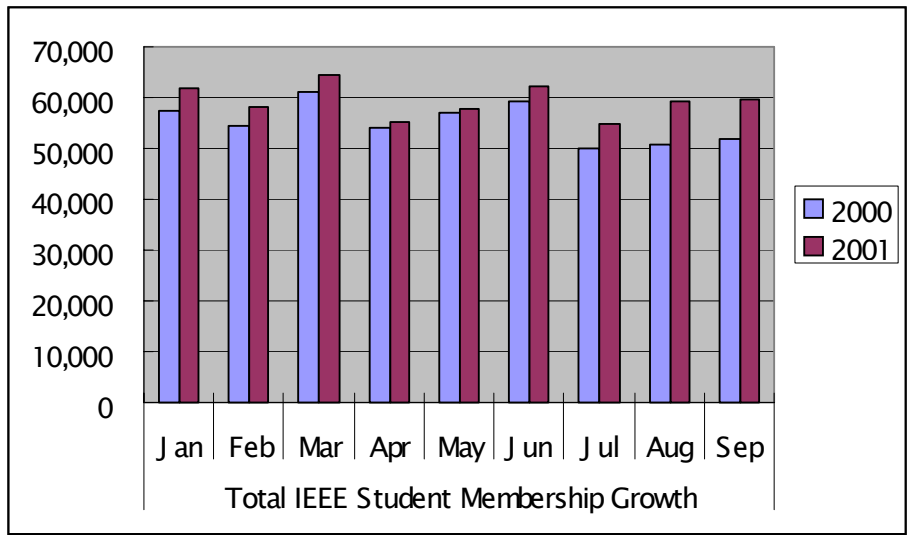

IEEE Region 10  
 Membership Development Committee  
 December 7, 2001  
 Hiromasa Haneda(MDC Chair, 2001-2002)

Review of 2001 Plans

1. Continued Goal for 8.5% Membership Growth

Emphasis on student membership: 10,000 enrolments

Membership growth has slowed down this year worldwide and in R10.

Membership Growth

	Final 1999	Final 2000	September 2001
R10	50,766	55,041(+8.4%)	54,141 (Goal: 59,719)
Total IEEE	352,259	366,135(+3.9%)	358,800

Student Membership Growth

As of Sep 2001, the Student Membership exceeded the goal of 14, 000: 15,648.

	Final 1999	Final 2000	September 2001
R10	10,783	14,087	15,648
Total IEEE	53,270	58,320	59,642

2. Continued Goal for 20 New Student Branches