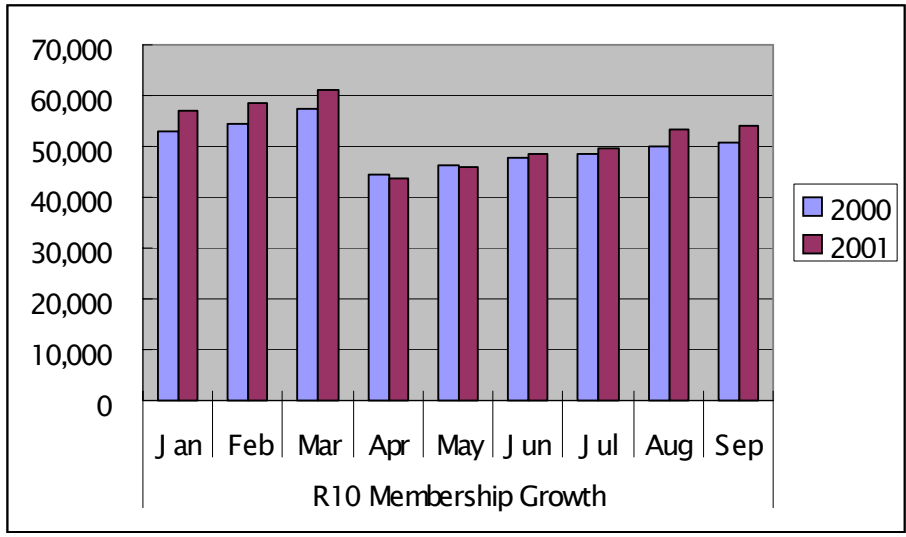

IEEE Region 10  
 Membership Development Committee  
 December 7, 2001  
 Hiromasa Haneda(MDC Chair, 2001-2002)

Review of 2001 Plans

1. Continued Goal for 8.5% Membership Growth

Emphasis on student membership: 10,000 enrolments

Membership growth has slowed down this year worldwide and in R10.

Membership Growth

	Final 1999	Final 2000	September 2001
R10	50,766	55,041(+8.4%)	54,141 (Goal: 59,719)
Total IEEE	352,259	366,135(+3.9%)	358,800

Student Membership Growth

As of Sep 2001, the Student Membership exceeded the goal of 14, 000: 15,648.

	Final 1999	Final 2000	September 2001
R10	10,783	14,087	15,648
Total IEEE	53,270	58,320	59,642

2. Continued Goal for 20 New Student Branches