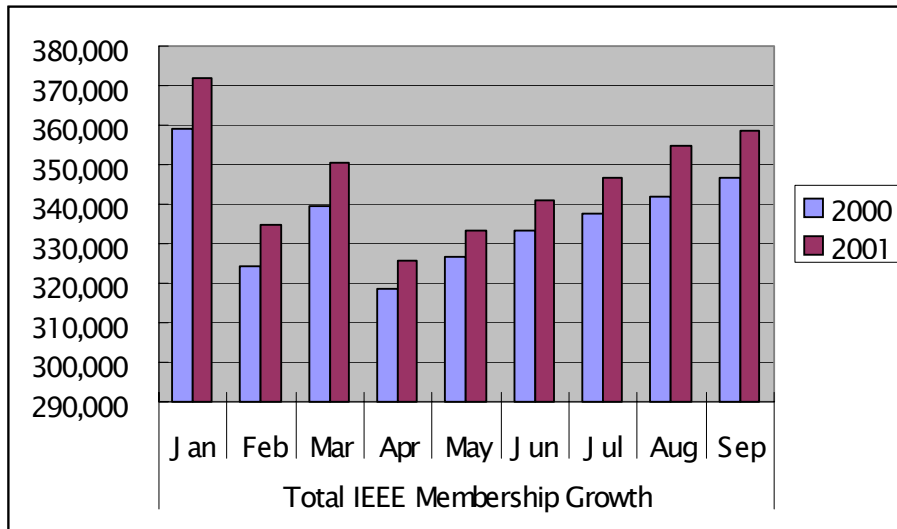

IEEE Region 10  
 Membership Development Committee  
 December 7, 2001  
 Hiromasa Haneda(MDC Chair, 2001-2002)

Review of 2001 Plans

1. Continued Goal for 8.5% Membership Growth

Emphasis on student membership: 10,000 enrolments

Membership growth has slowed down this year worldwide and in R10.

Membership Growth

	Final 1999	Final 2000	September 2001
R10	50,766	55,041(+8.4%)	54,141 (Goal: 59,719)
Total IEEE	352,259	366,135(+3.9%)	358,800

Student Membership Growth

As of Sep 2001, the Student Membership exceeded the goal of 14, 000: 15,648.

	Final 1999	Final 2000	September 2001
R10	10,783	14,087	15,648
Total IEEE	53,270	58,320	59,642

2. Continued Goal for 20 New Student Branches