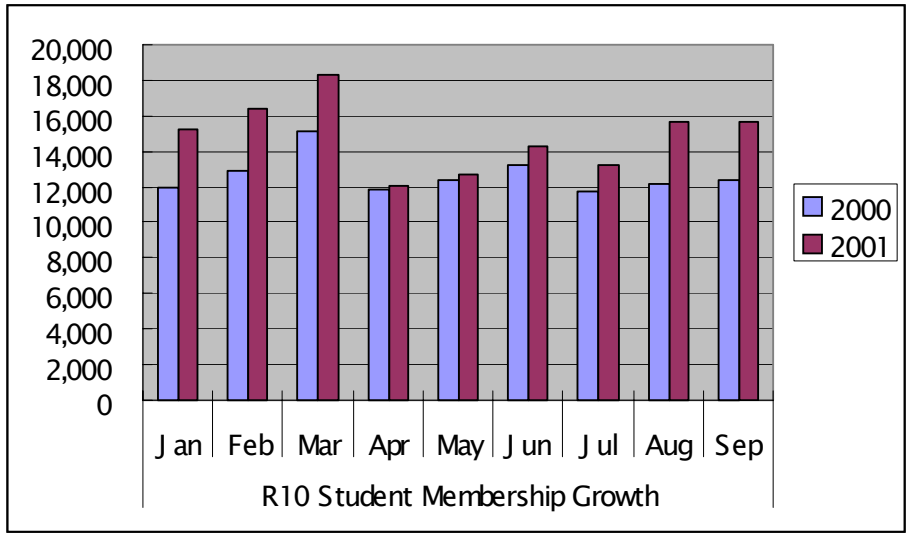

IEEE Region 10  
 Membership Development Committee  
 December 7, 2001  
 Hiromasa Haneda(MDC Chair, 2001-2002)

Review of 2001 Plans

1. Continued Goal for 8.5% Membership Growth

Emphasis on student membership: 10,000 enrolments

Membership growth has slowed down this year worldwide and in R10.

Membership Growth

	Final 1999	Final 2000	September 2001
R10	50,766	55,041(+8.4%)	54,141 (Goal: 59,719)
Total IEEE	352,259	366,135(+3.9%)	358,800

Student Membership Growth

As of Sep 2001, the Student Membership exceeded the goal of 14, 000: 15,648.

	Final 1999	Final 2000	September 2001
R10	10,783	14,087	15,648
Total IEEE	53,270	58,320	59,642

2. Continued Goal for 20 New Student Branches