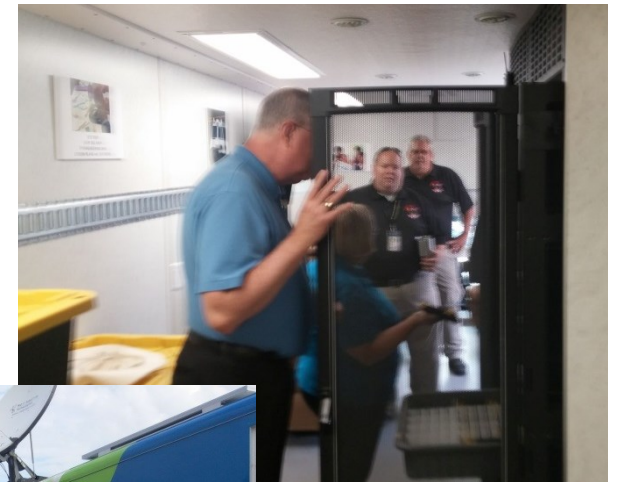

Home
Fire
Preparedness
Campaign

Actual 5