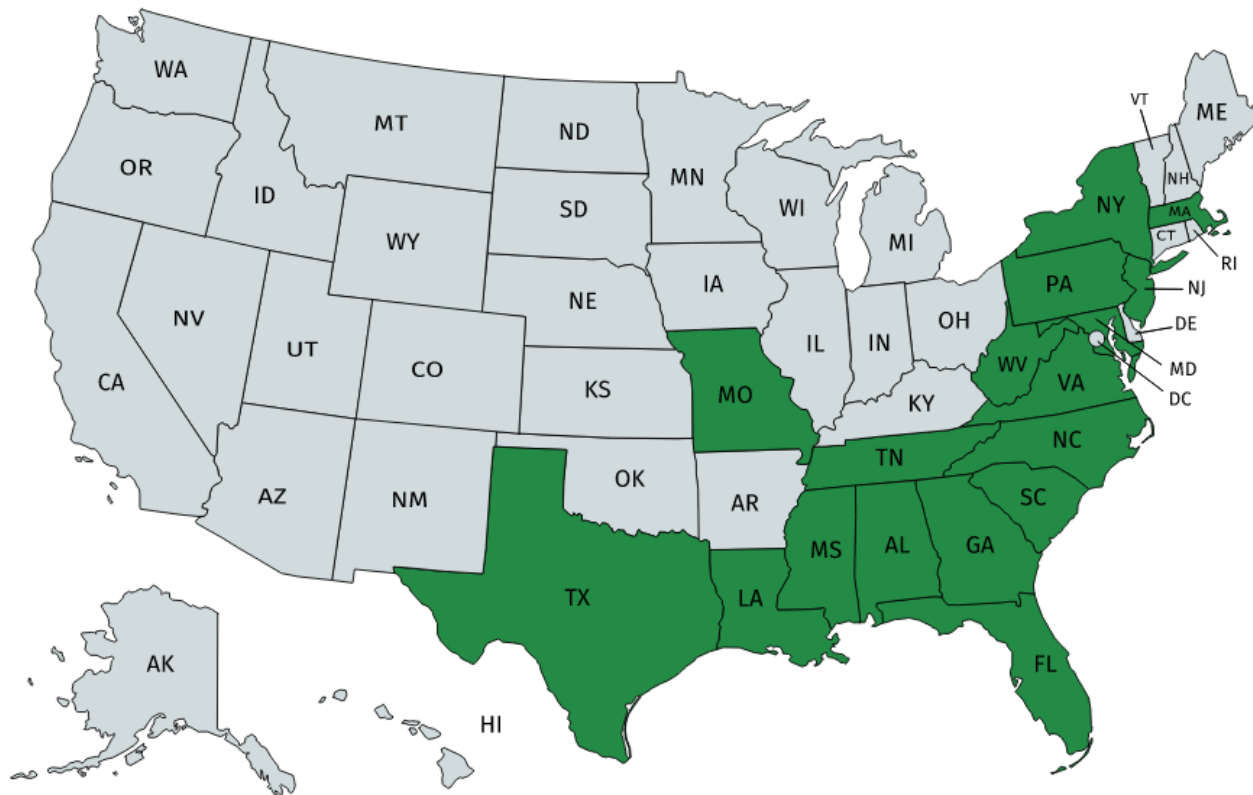

MOVE COMMUNITY OUTREACH

AN IEEE★USA INITIATIVE

R3 MOVE

Mary Ellen Randall
IEEE Treasurer
merandall@ieee.org

MOVE: In a Nutshell

- For Disaster Survivors
- Who have survived the initial catastrophe,
- MOVE (Mobile Outreach Vehicle)
- Is an IEEE Project that creates and operates a vehicle for disaster relief
- That provides needed communications, light & power support to victims
- Unlike some First Responder Efforts (e.g., ARRL, RACES)
- Our project is intended to help the disaster survivors by supplying valuable services until normal infrastructure is restored.
- Additionally it energizes the IEEE volunteer base, highlights skills, promotes public awareness and more

2020
Result

- **5 Natural Disasters (20 program total)**
- **International Expansion underway**
- **NATIONAL American Red Cross partner**

National American Red Cross Partner

3/12/2021

2020 Disaster Relief the COVID Year

Tornados

- Nashville/Lebanon, Tennessee
 - (MARC) Support Multi-Agency Resource Centers

Hurricanes

- Isaias - rural NC
 - Support RC Shelter
 - Internet access to RC
 - Internet access to Public
- Laura - Lake Charles, LA
 - Support Community Clinic
 - Meal Distribution
 - Supply Distribution
- Sally - Pensacola, FL
 - Support Church
 - Meal & Supply Distribution
- Delta - Baton Rouge, LA
 - network & computer support
 - Red Cross & shelter facilities

Current Geographic Reach

Beneficiaries:
People impacted by
hurricane, flood, wind,
wildfires

Geography:
Current:
US east
US south
US mid
Puerto Rico

Planned:
Other international
locales

Community Outreach International