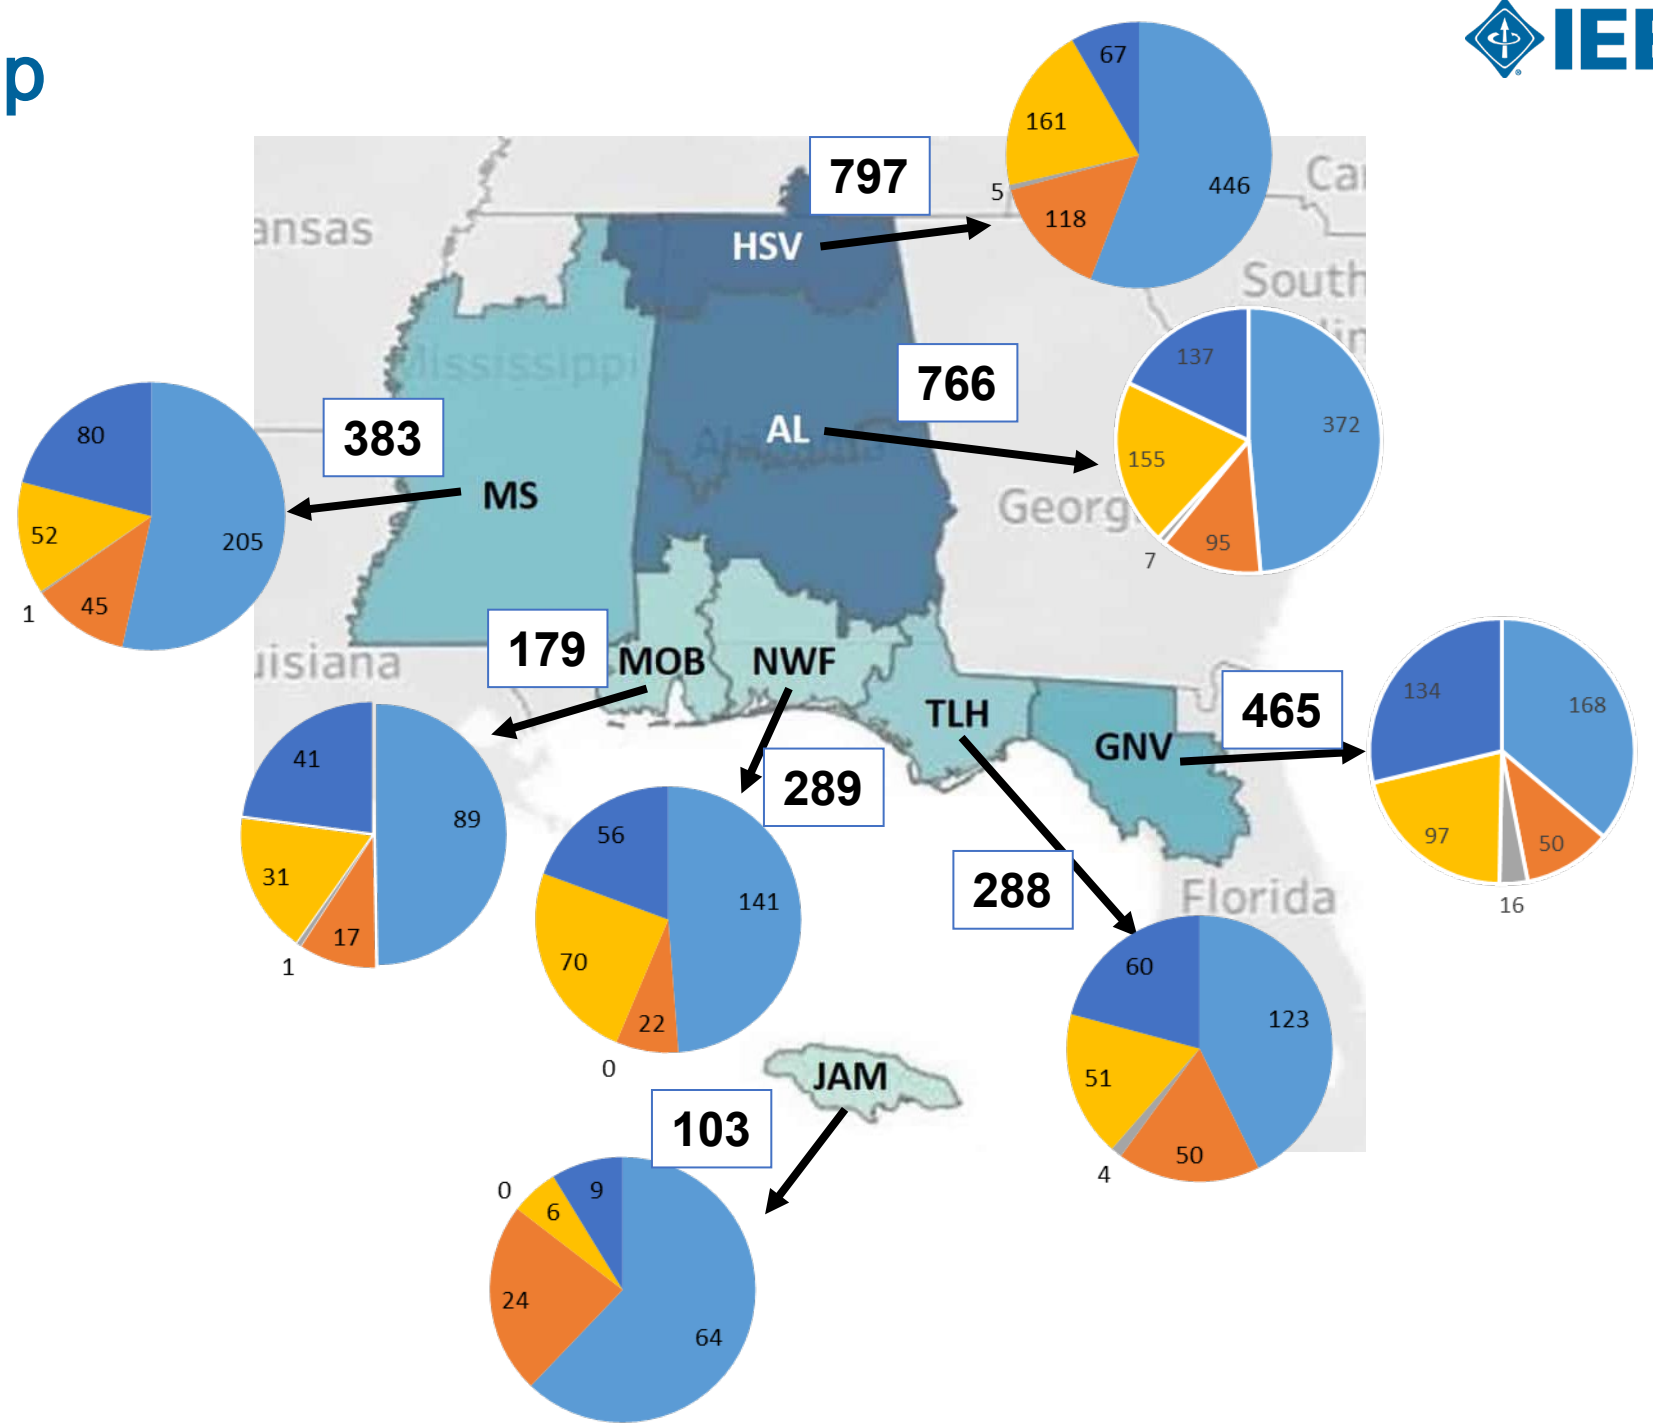

# Area 5 – Membership (Sep. 2023)

Members
Senior Members
Fellows
Life (Member, Fellow, Senior)
Students (all)

# Area 5 – Society Chapters & Affinity Groups & Student Branches

Several chapters are at risk of becoming inactive, often due to officer fatigue

MS:  
new WIE (2022)  
new LM (2023)

AL:  
new STB Jacksonville State U (2023)  
1 STB at risk of dissolution

# Area 5 – 2022 & 2023 Meetings (excludes ExCom)

TLH: active (FAM,FSU) student branch involvement with Section.  
(\*should add R30555 as host)

NWF: active (U West Florida) student branch involvement with Section