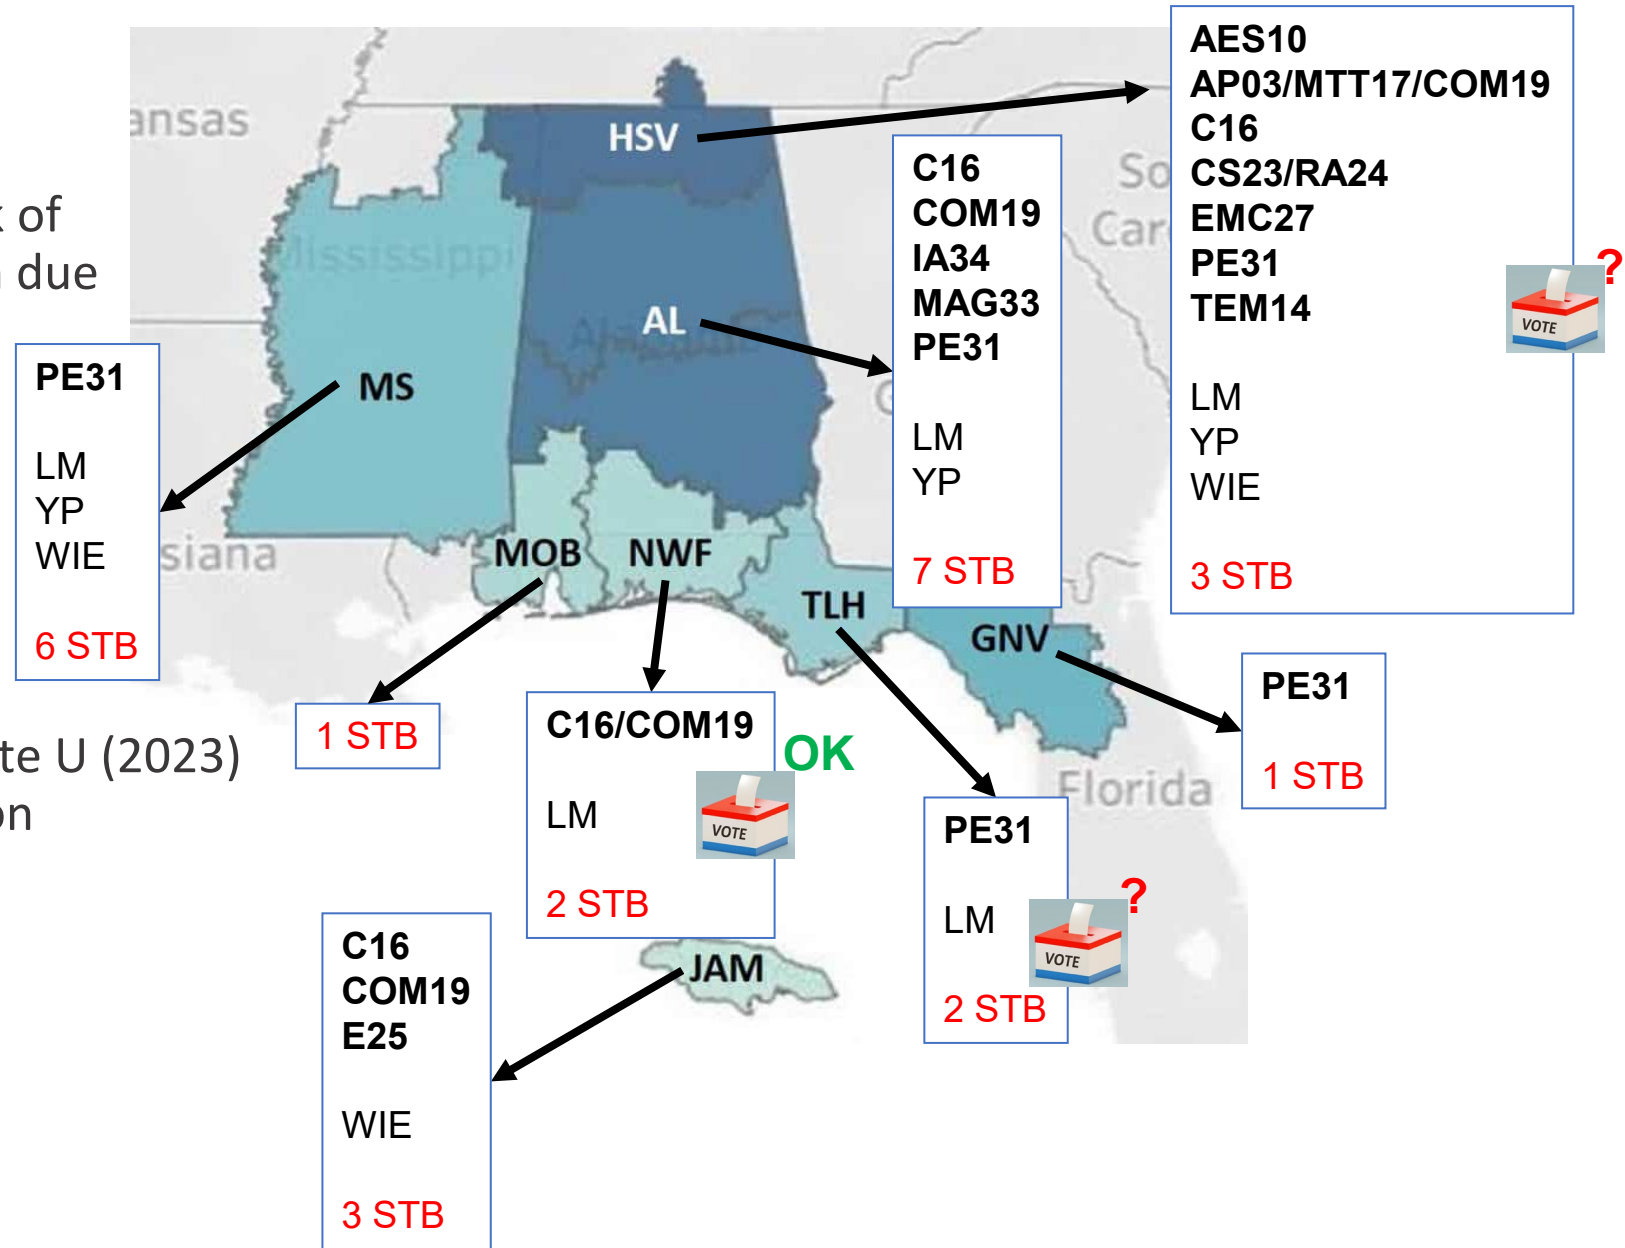

# Area 5 – Membership (Sep. 2023)

Members
Senior Members
Fellows
Life (Member, Fellow, Senior)
Students (all)

# Area 5 – Society Chapters & Affinity Groups & Student Branches

Several chapters are at risk of becoming inactive, often due to officer fatigue

MS:  
new WIE (2022)  
new LM (2023)

AL:  
new STB Jacksonville State U (2023)  
1 STB at risk of dissolution

# Area 5 – 2022 & 2023 Meetings (excludes ExCom)

TLH: active (FAM,FSU) student branch involvement with Section.  
(\*should add R30555 as host)

NWF: active (U West Florida) student branch involvement with Section