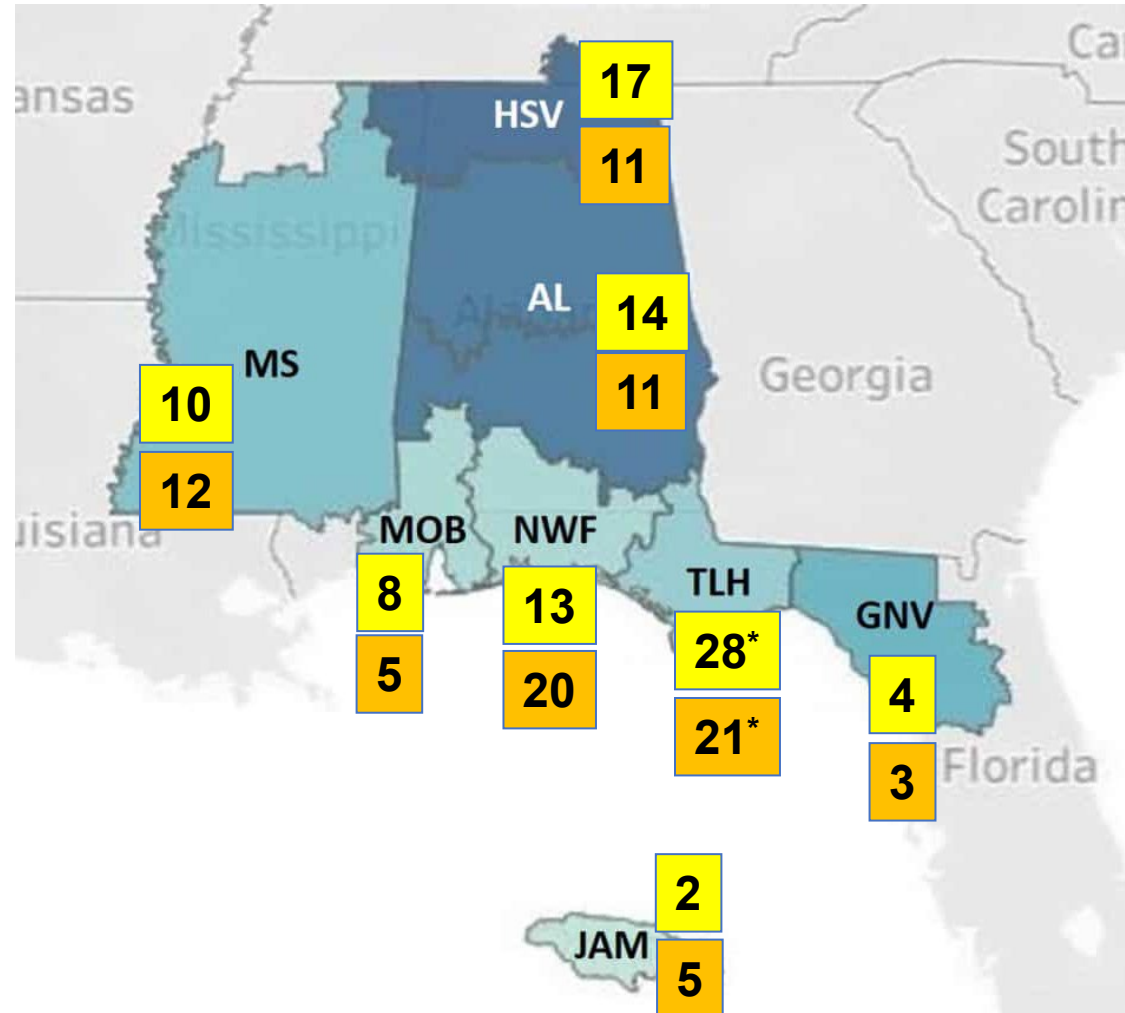

# Area 5 – Membership (Sep. 2023)

Members
Senior Members
Fellows
Life (Member, Fellow, Senior)
Students (all)

# Area 5 – Society Chapters & Affinity Groups & Student Branches

Several chapters are at risk of becoming inactive, often due to officer fatigue

MS:  
new WIE (2022)  
new LM (2023)

AL:  
new STB Jacksonville State U (2023)  
1 STB at risk of dissolution

# Area 5 – 2022 & 2023 Meetings (excludes ExCom)

TLH: active (FAM,FSU) student branch involvement with Section.  
(\*should add R30555 as host)

NWF: active (U West Florida) student branch involvement with Section