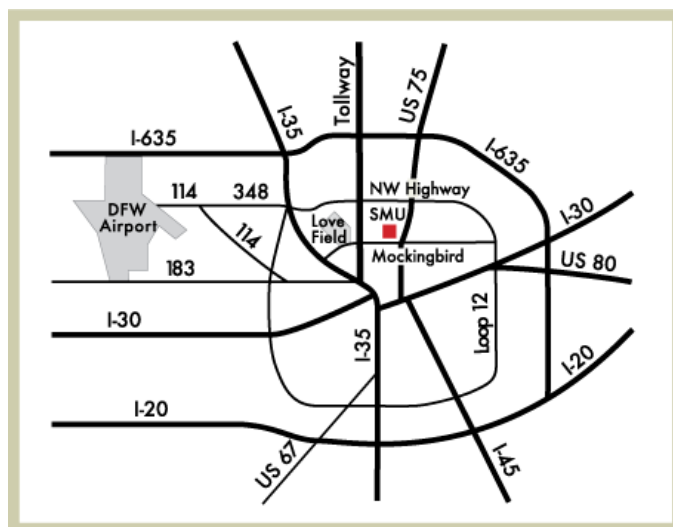

From Waco

Traveling north on IH-35E, exit east on the Woodall Rogers Freeway just north of downtown Dallas. Proceed east for a few miles and then exit north to U.S. Highway 75 (North Central Expressway). Proceed north for about five miles and take the Mockingbird Lane/SMU Boulevard exit. Continue on the service road to SMU Boulevard and turn left (west) onto campus. Moody Parking Garage is at the southeast corner of SMU Boulevard and Airline Road.

From IH-30

Traveling from either direction, exit north to U.S. Highway 75 (North Central Expressway); the sign indicates "Sherman." Proceed north for about five miles and take the Mockingbird Lane/SMU Boulevard exit. Continue on the service road to SMU Boulevard and turn left (west) onto campus. Moody Parking Garage is at the southeast corner of SMU Boulevard and Airline Road.

From D/FW International Airport

Take the North Exit from the airport to IH-635 (LBJ Freeway). Proceed to U.S. Highway 75 (North Central Expressway) and exit south toward downtown. Proceed about five miles and take the Lovers Lane/University Boulevard/SMU Boulevard exit. Continue on the service road to SMU Boulevard. Turn right (west) onto campus. Moody Parking Garage is at the southeast corner of SMU Boulevard and Airline Road.

From Dallas Love Field Airport – 15 minutes to campus

Exit left (east) from the airport to Mockingbird Lane. Go east on Mockingbird. Cross Lemmon Avenue, Inwood Road, Dallas North Tollway, Preston Road, Hillcrest Avenue, Bishop Boulevard and Ownby Drive. Turn left (north) onto Airline Road to enter the campus, and go to Dublin Street. Turn left (north) onto Dublin Street. Turn left (west) onto SMU Boulevard. There is a visitor's parking garage located at the intersection of Airline Road and SMU Boulevard across from the Laura Lee Blanton Student Services Building.