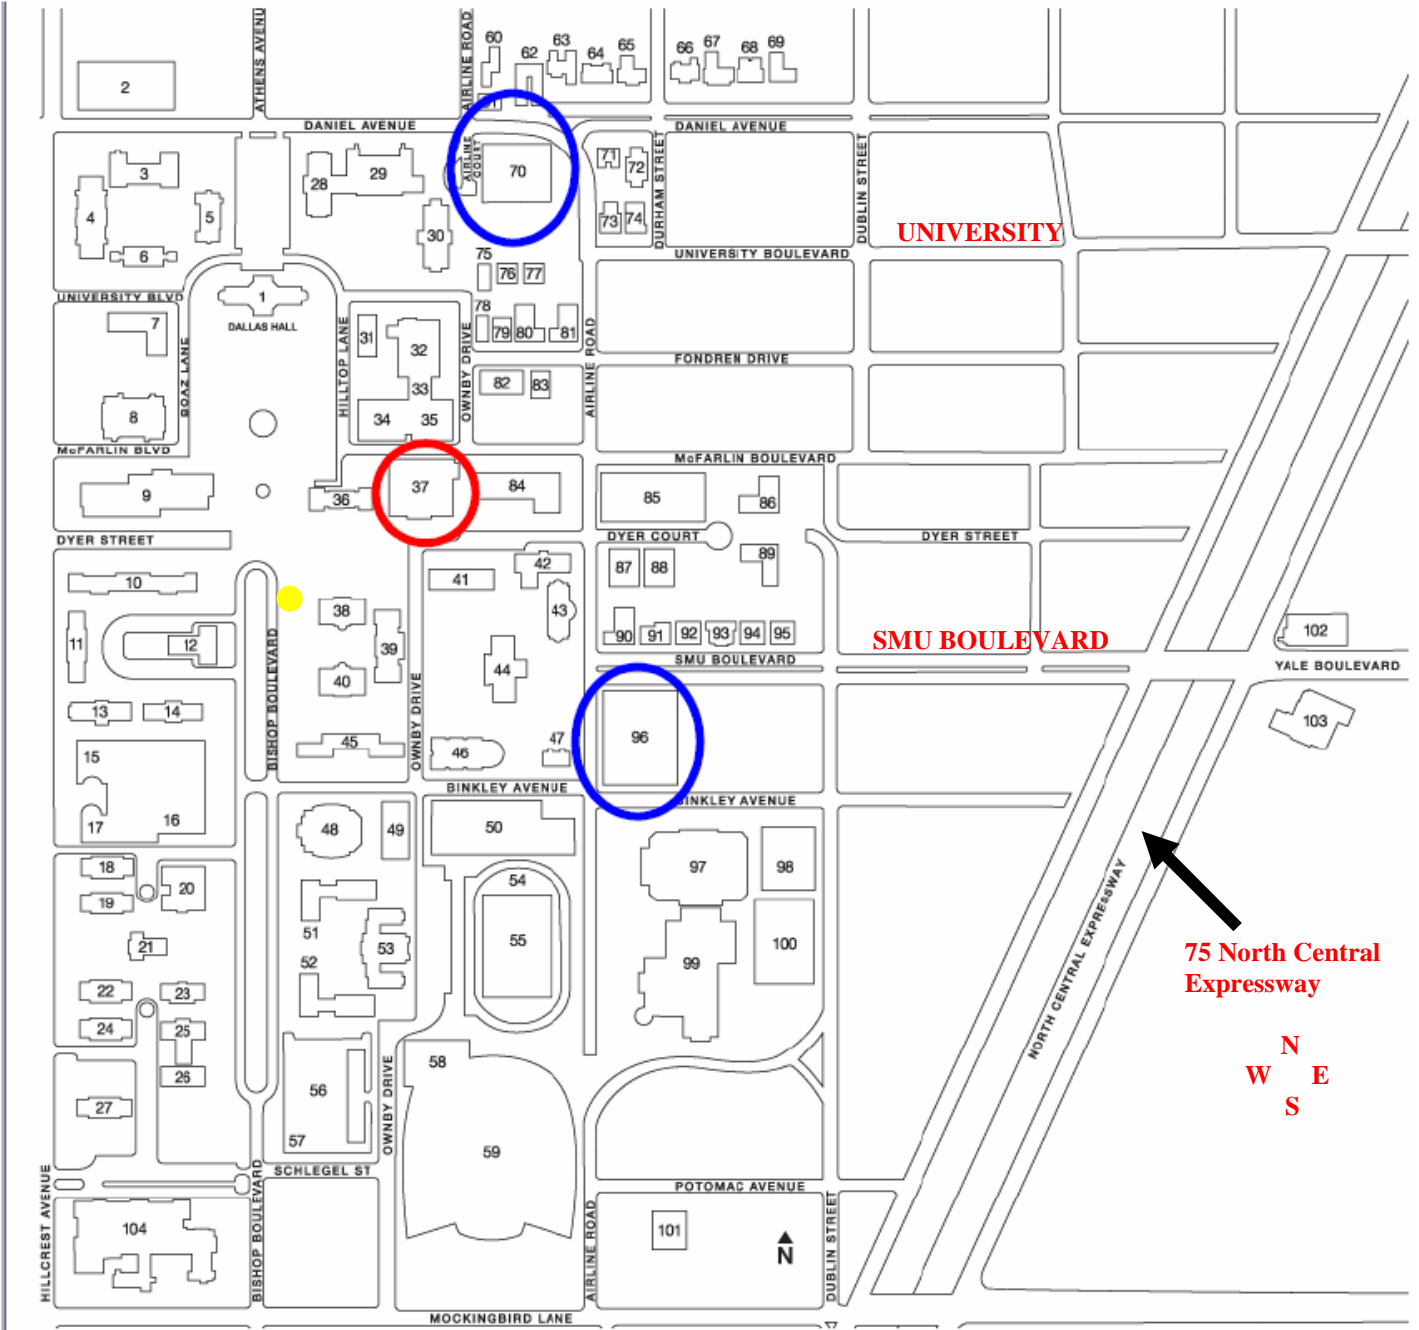

From IH-30

Traveling from either direction, exit north to U.S. Highway 75 (North Central Expressway); the sign indicates "Sherman." Proceed north for about five miles and take the Mockingbird Lane/SMU Boulevard exit. Continue on the service road to SMU Boulevard and turn left (west) onto campus. Moody Parking Garage is at the southeast corner of SMU Boulevard and Airline Road.

From D/FW International Airport

Take the North Exit from the airport to IH-635 (LBJ Freeway). Proceed to U.S. Highway 75 (North Central Expressway) and exit south toward downtown. Proceed about five miles and take the Lovers Lane/University Boulevard/SMU Boulevard exit. Continue on the service road to SMU Boulevard. Turn right (west) onto campus. Moody Parking Garage is at the southeast corner of SMU Boulevard and Airline Road.

From Dallas Love Field Airport – 15 minutes to campus

Exit left (east) from the airport to Mockingbird Lane. Go east on Mockingbird. Cross Lemmon Avenue, Inwood Road, Dallas North Tollway, Preston Road, Hillcrest Avenue, Bishop Boulevard and Ownby Drive. Turn left (north) onto Airline Road to enter the campus, and go to Dublin Street. Turn left (north) onto Dublin Street. Turn left (west) onto SMU Boulevard. There is a visitor's parking garage located at the intersection of Airline Road and SMU Boulevard across from the Laura Lee Blanton Student Services Building.