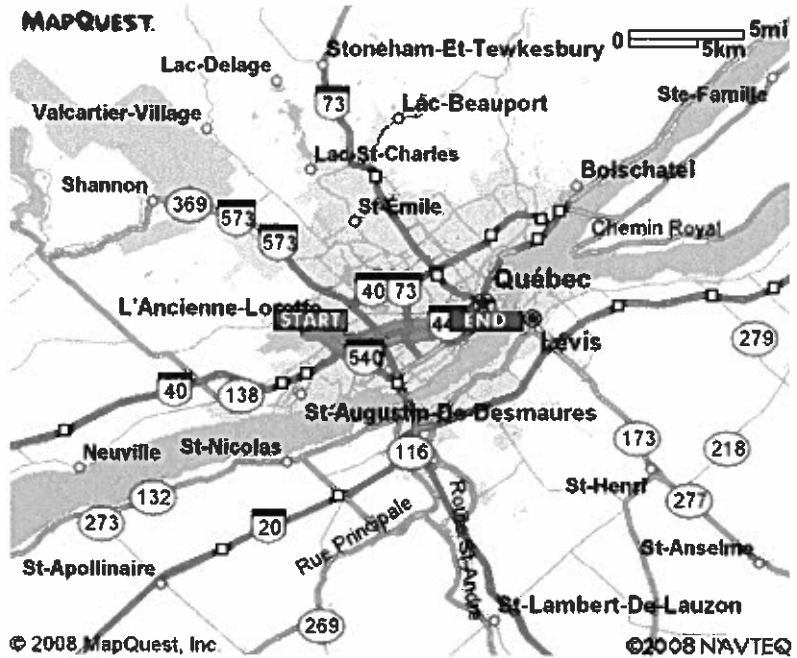

Driving Directions

FROM Quebec, QC G2G 2T9 **TO** **Delta Québec**
 Qu#39077;c City,
 Quebec G1R 5A8 Tel:
 418-647-1717
 Toll-free: 1-888-890-
 3222

Print Directions

Reverse Directions

Directions

Distance

START Quebec, QC G2G 2T9

- | | |
|--|---------|
| 1: Start out going NORTHEAST on RUE PRINCIPALE toward 8E RUE DE L'AÉROPORT. | 0.39 mi |
| 2: Turn SLIGHT RIGHT onto ROUTE DE L'AÉROPORT. | 1.02 mi |
| 3: ROUTE DE L'AÉROPORT becomes AUTOROUTE DUPLESSIS. | 0.88 mi |
| 4: Take the AUT-40 E exit, EXIT 3-E, toward AUT-440/QUÉBEC/CENTRE-VILLE. | 0.55 mi |
| 5: Merge onto AUTOROUTE 40 E. | 1.37 mi |
| 6: AUTOROUTE 40 E becomes AUTOROUTE 440 E. | 2.72 mi |
| 7: Turn RIGHT onto AVENUE ST-SACREMENT. | 0.35 mi |
| 8: AVENUE ST-SACREMENT becomes AVENUE HOLLAND. | 0.32 mi |
| 9: Turn LEFT onto BOULEVARD RENÉ-LÉVESQUE O. | 1.89 mi |
| 10: Turn LEFT onto RUE ANTONIO-BARRETTE. | 0.01 mi |
| 11: Turn RIGHT onto RUE RENÉ-JALBERT/BOULEVARD RENÉ-LÉVESQUE E. | 0.04 mi |

Qu#39077;c City, Quebec G1R 5A8

Estimated Driving Time: 21 mins

Total Distance:
 9.55 mi

[Maps](#)
OVERVIEW:

STARTING LOCATION:
Quebec, QC G2G 2T9

DESTINATION:
Qu#39077;c City, Quebec G1R 5A8

These directions are informational only. No representation is made or warranty given as to its content or usability. User assumes all risk of use. My Company, MapQuest and their suppliers assume no responsibility for any loss resulting from such use.