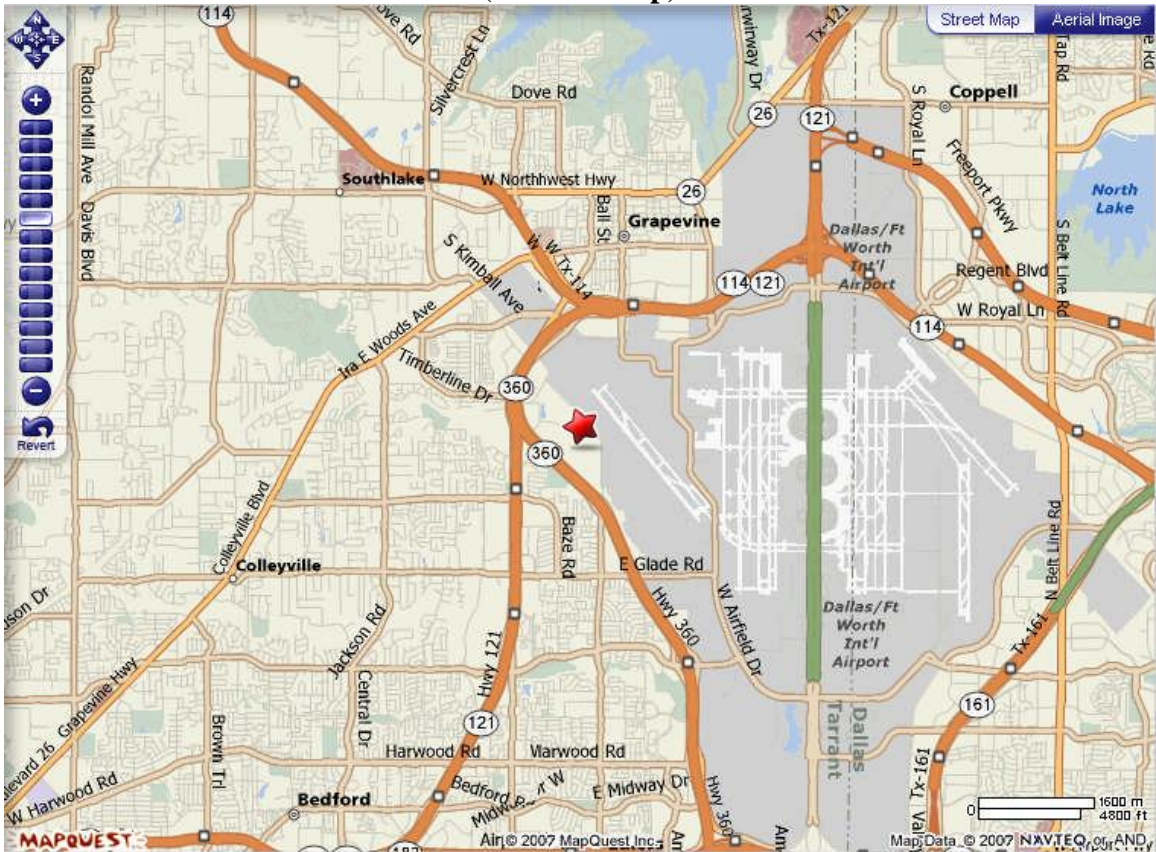

Directions coming from Hwy 121 North, heading South (Zoom 11 Map)

- 1. Stay on 121 South, (do not take 114 West or 360 South split)**
- 2. Take right exit, Hall Johnson Road, stay in left lane.**
- 3. Turn left under Overpass, (now on Stone Myers Parkway)**
- 4. Straight thru Stop Light, then next right on Westport Pkwy.**
- 5. Turn in at WestPort Business Center sign on right side, 0.2 miles.
(Note – We are the two Eaton buildings before the Game Stop building.)**

Directions coming from Hwy 121 South, heading North (Zoom 11 Map)

- 1. Exit Stone Myers Pkwy, (exit past Hall Johnson Road exit).**
- 2. Turn Right on Stone Myers Parkway at stop sign.**
- 3. Straight thru Stop Light, then next right on Westport Pkwy.**
- 4. Turn in at WestPort Business Center sign on right side, 0.2 miles.
(Note – We are the two Eaton buildings before the Game Stop building.)**

Directions coming from Hwy 360 South, heading North (Zoom 11 Map)

- 1. Exit Stone Myers Parkway (exit past Euless-Grapevine Road exit)**
- 2. Turn right at Stop Light (Pavestone building on corner)**
- 3. Next right on Westport Pkwy.**
- 5. Turn in at WestPort Business Center sign on right side, 0.2 miles.
(Note – We are the two Eaton buildings before the Game Stop building.)**

(Dennis Westergren, 09/20/07)

(Zoom 8 Map)

(Zoom 9 Map)

(Zoom 10)

(Zoom 11 Map)