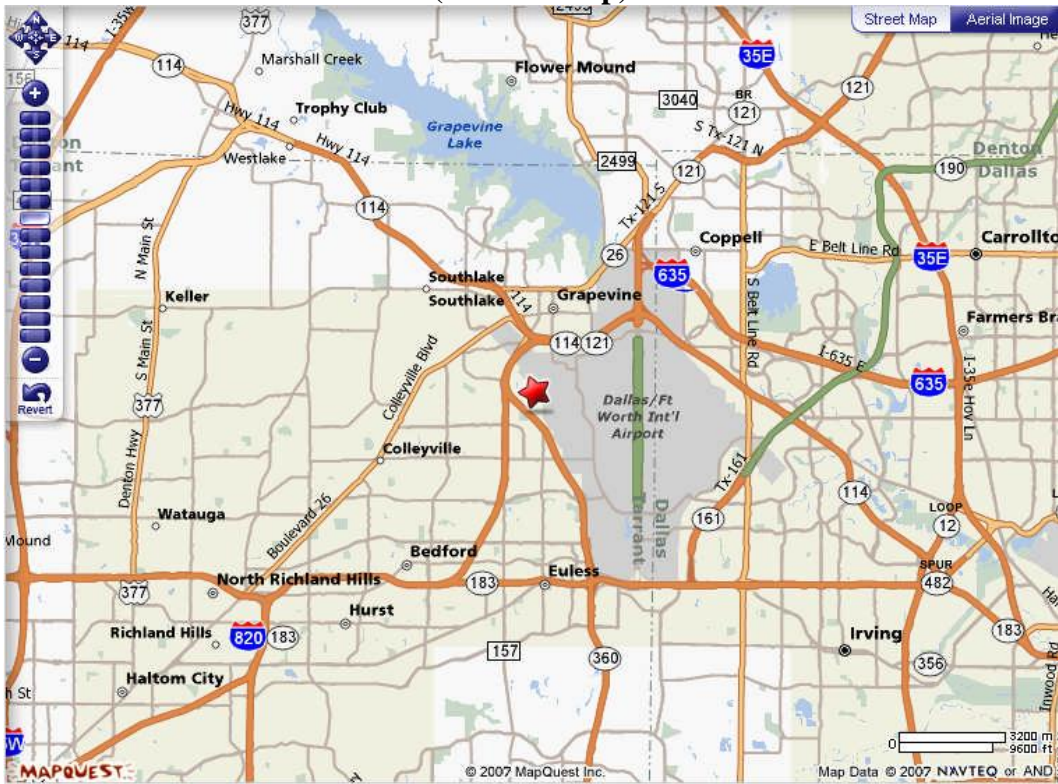

Directions coming from Hwy 121 North, heading South (Zoom 11 Map)

- 1. Stay on 121 South, (do not take 114 West or 360 South split)**
- 2. Take right exit, Hall Johnson Road, stay in left lane.**
- 3. Turn left under Overpass, (now on Stone Myers Parkway)**
- 4. Straight thru Stop Light, then next right on Westport Pkwy.**
- 5. Turn in at WestPort Business Center sign on right side, 0.2 miles.
(Note – We are the two Eaton buildings before the Game Stop building.)**

Directions coming from Hwy 121 South, heading North (Zoom 11 Map)

- 1. Exit Stone Myers Pkwy, (exit past Hall Johnson Road exit).**
- 2. Turn Right on Stone Myers Parkway at stop sign.**
- 3. Straight thru Stop Light, then next right on Westport Pkwy.**
- 4. Turn in at WestPort Business Center sign on right side, 0.2 miles.
(Note – We are the two Eaton buildings before the Game Stop building.)**

Directions coming from Hwy 360 South, heading North (Zoom 11 Map)

- 1. Exit Stone Myers Parkway (exit past Euless-Grapevine Road exit)**
- 2. Turn right at Stop Light (Pavestone building on corner)**
- 3. Next right on Westport Pkwy.**
- 5. Turn in at WestPort Business Center sign on right side, 0.2 miles.
(Note – We are the two Eaton buildings before the Game Stop building.)**

(Dennis Westergren, 09/20/07)

(Zoom 8 Map)

(Zoom 9 Map)

(Zoom 10)

(Zoom 11 Map)