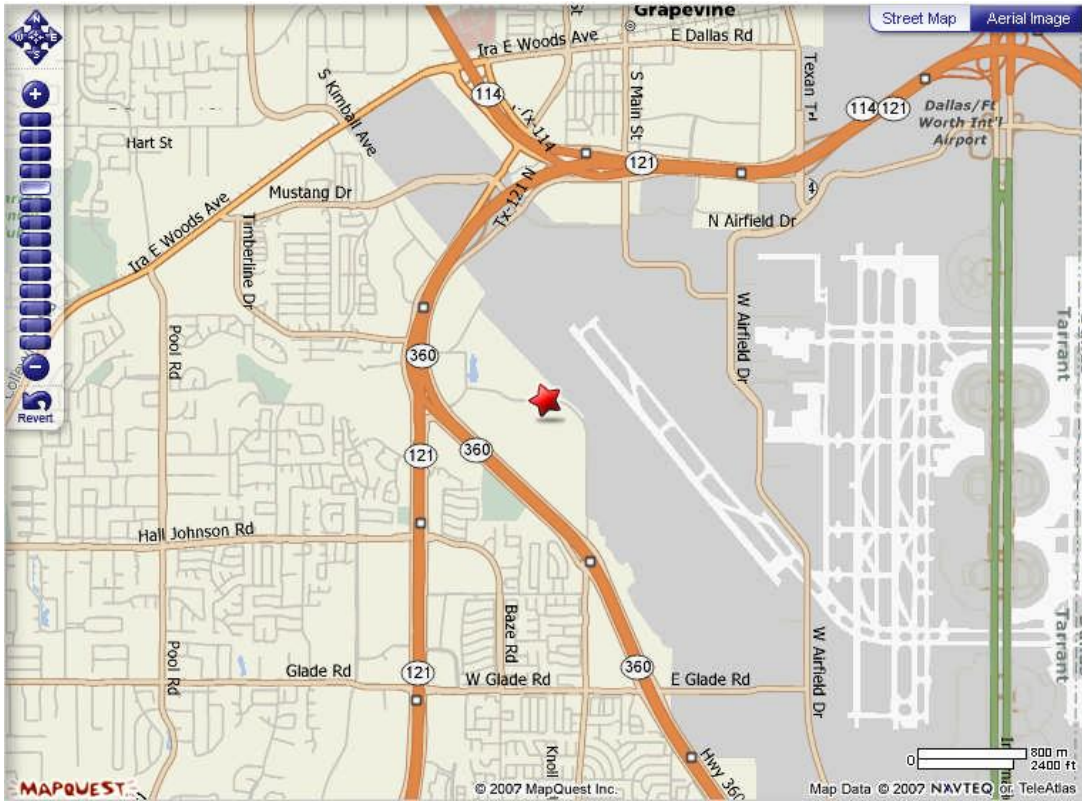

Directions coming from Hwy 121 North, heading South (Zoom 11 Map)

- 1. Stay on 121 South, (do not take 114 West or 360 South split)**
- 2. Take right exit, Hall Johnson Road, stay in left lane.**
- 3. Turn left under Overpass, (now on Stone Myers Parkway)**
- 4. Straight thru Stop Light, then next right on Westport Pkwy.**
- 5. Turn in at WestPort Business Center sign on right side, 0.2 miles.
(Note – We are the two Eaton buildings before the Game Stop building.)**

Directions coming from Hwy 121 South, heading North (Zoom 11 Map)

- 1. Exit Stone Myers Pkwy, (exit past Hall Johnson Road exit).**
- 2. Turn Right on Stone Myers Parkway at stop sign.**
- 3. Straight thru Stop Light, then next right on Westport Pkwy.**
- 4. Turn in at WestPort Business Center sign on right side, 0.2 miles.
(Note – We are the two Eaton buildings before the Game Stop building.)**

Directions coming from Hwy 360 South, heading North (Zoom 11 Map)

- 1. Exit Stone Myers Parkway (exit past Euless-Grapevine Road exit)**
- 2. Turn right at Stop Light (Pavestone building on corner)**
- 3. Next right on Westport Pkwy.**
- 5. Turn in at WestPort Business Center sign on right side, 0.2 miles.
(Note – We are the two Eaton buildings before the Game Stop building.)**

(Dennis Westergren, 09/20/07)

(Zoom 8 Map)

(Zoom 9 Map)

(Zoom 10)

(Zoom 11 Map)