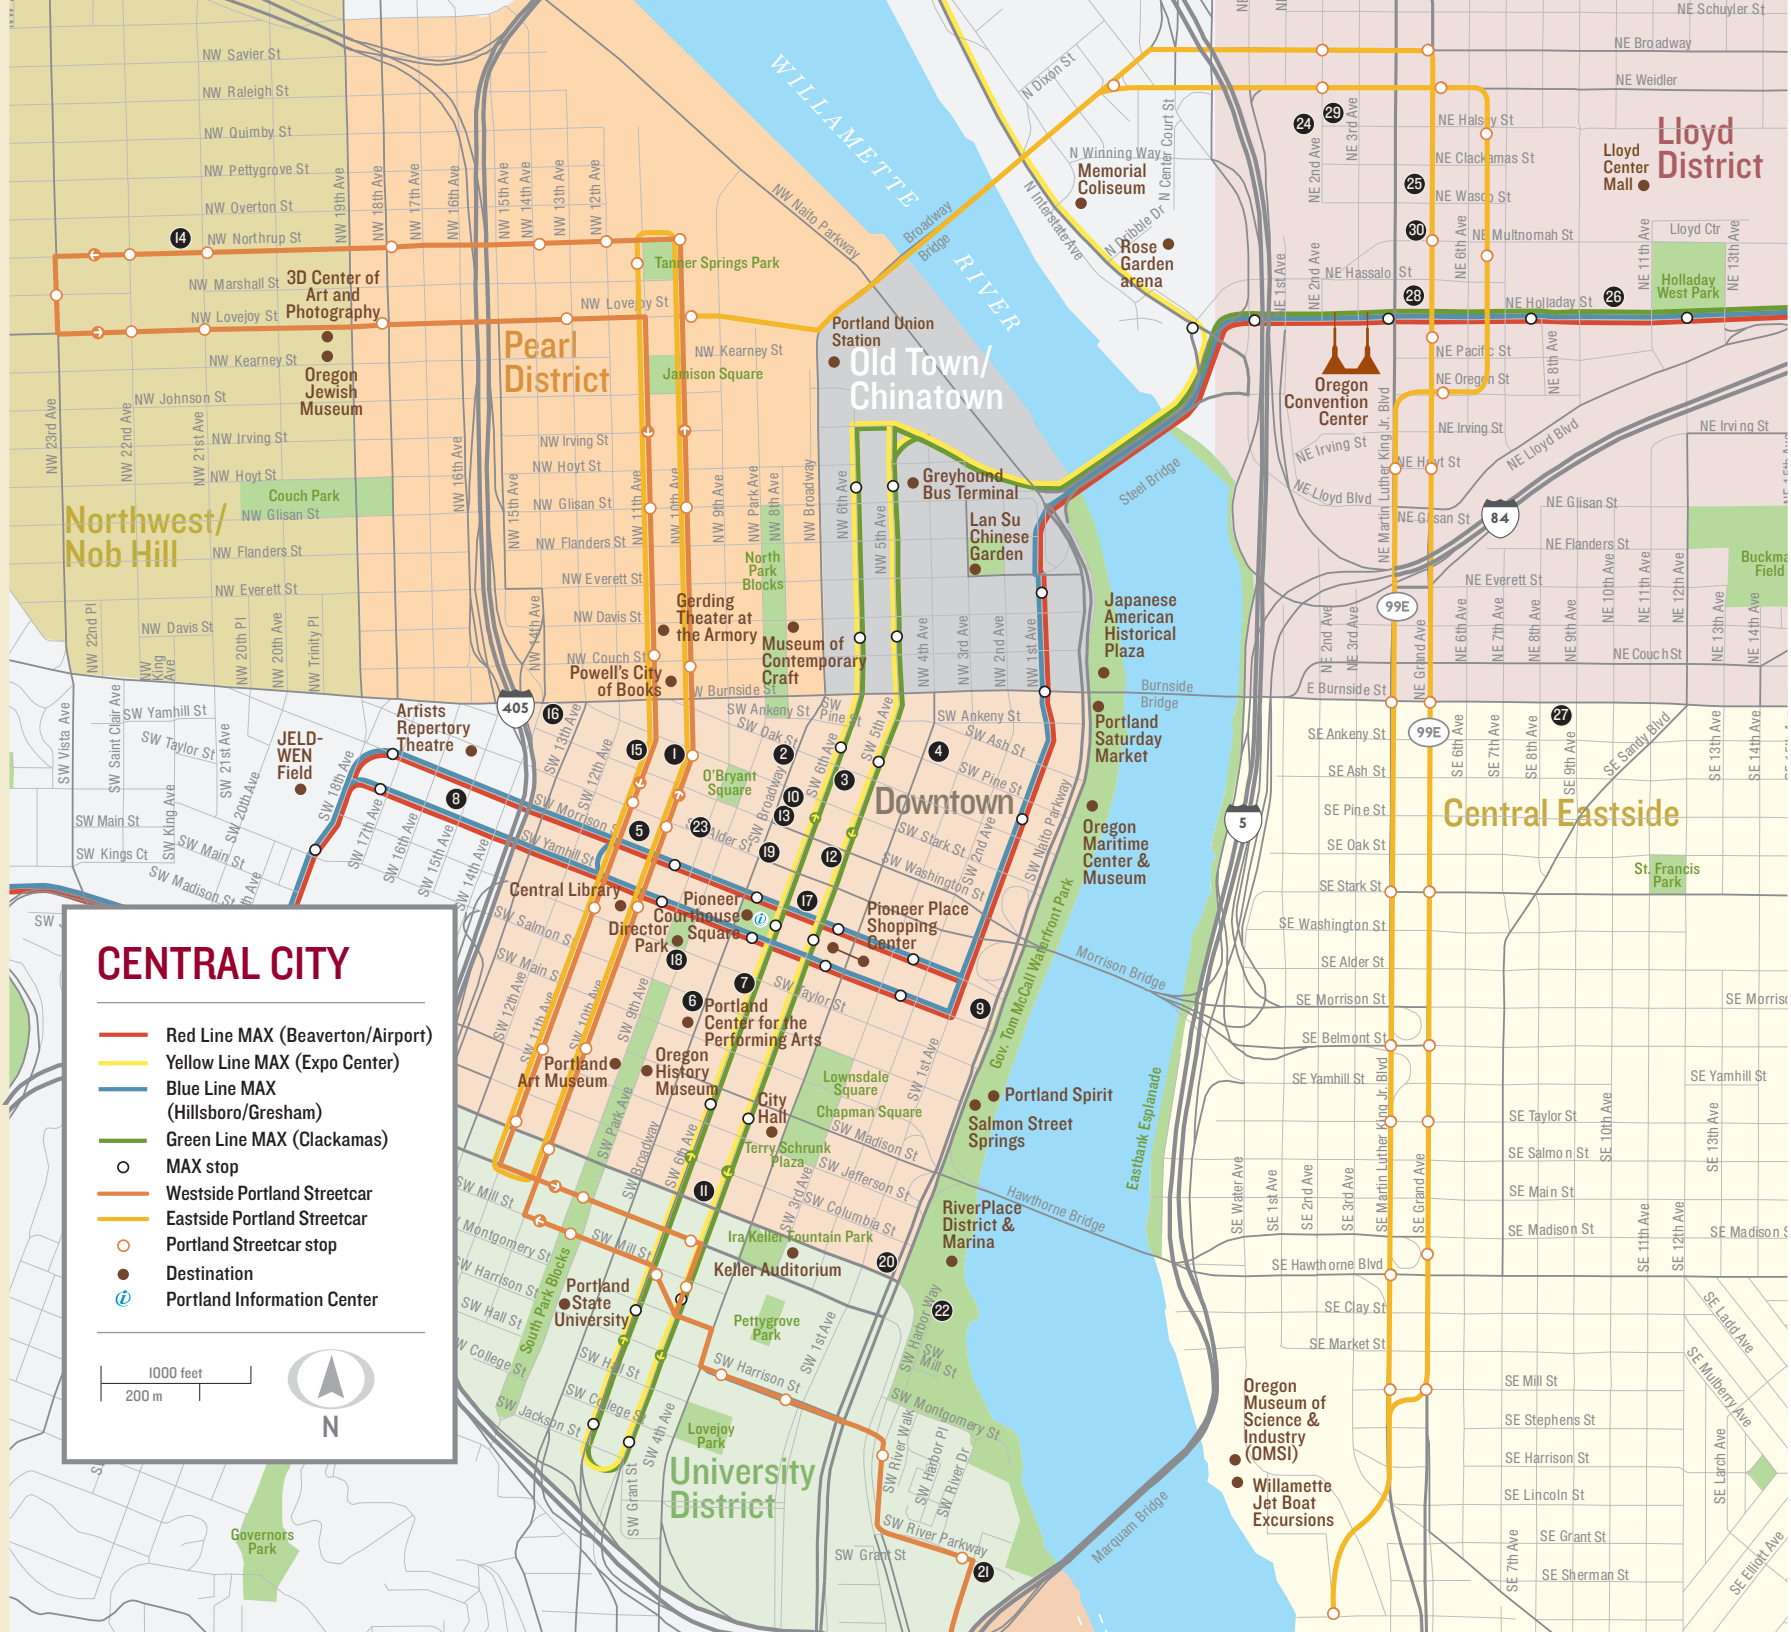

HOTELS

DOWNTOWN & NORTHWEST/NOB HILL

- 1 Ace Hotel
- 2 The Benson Hotel
- 3 Courtyard by Marriott City Center
- 4 Embassy Suites Portland – Downtown
- 5 Sentinel
- 6 The Heathman Hotel
- 7 Hilton Portland & Executive Tower
- 8 Hotel deLuxe
- 9 Hotel Rose
- 10 Hotel Lucia
- 11 Hotel Modera
- 12 Hotel Monaco Portland
- 13 Hotel Vintage Plaza
- 14 Inn at Northrup Station
- 15 The Mark Spencer Hotel
- 16 McMenamins Crystal Hotel
- 17 the Nines
- 18 The Paramount Hotel
- 19 Portland Marriott City Center
- 20 Portland Marriott Downtown Waterfront
- 21 Residence Inn by Marriott Portland Downtown at RiverPlace
- 22 RiverPlace Hotel
- 23 The Westin Portland

LLOYD DISTRICT & CENTRAL EASTSIDE

- 24 Crown Plaza Downtown/Convention Center
- 25 Courtyard by Marriott – Lloyd Center
- 26 DoubleTree by Hilton Portland
- 27 Jupiter Hotel
- 28 Red Lion Hotel
- Portland Convention Center
- 29 Shilo Inn Rose Quarter
- 30 Quality Inn Downtown Convention Center

Northwest/
Nob Hill

Pearl District

Old Town/
Chinatown

Downtown

Central Eastside

University District

Lloyd District

Memorial Coliseum

Rose Garden arena

Oregon Convention Center

Greyhound Bus Terminal

Lan Su Chinese Garden

Japanese American Historical Plaza

Portland Saturday Market

Oregon Maritime Center & Museum

3D Center of Art and Photography