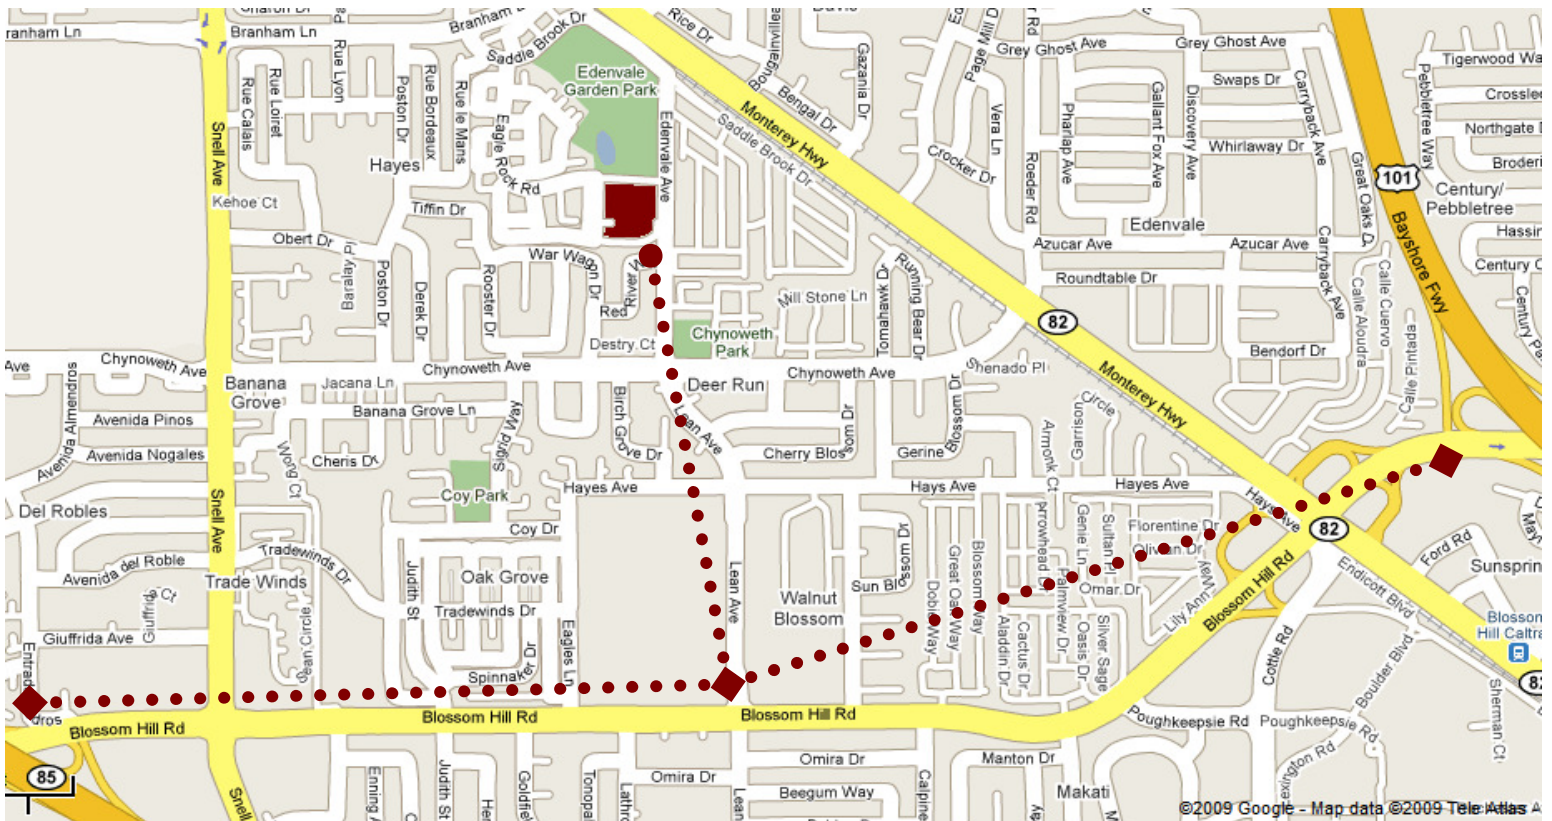

Directions to Hayes Mansion

From Downtown San Jose/Highway 280 North (Cupertino, SF)

Take 280 South to 87 South/85 South
Exit Blossom Hill Road
Left on Lean Avenue (Lean becomes Edenvale)
Hayes Mansion is on the left-hand side

From North (SF, Mountain View, Sunnyvale)

Take 101 South
Exit Blossom Hill Road
Right on Lean Avenue (Lean becomes Edenvale)
Hayes Mansion is on the left-hand side

From Los Gatos/Santa Cruz

Take 17 North to 85 South
Exit Blossom Hill Road
Left on Blossom Hill Road
Left on Lean Avenue (Lean becomes Edenvale)
Hayes Mansion is on the left-hand side

From Pleasanton, Fremont, Milpitas

Take 680 South to 101 South
Exit Blossom Hill Road
Right on Blossom Hill Road
Right on Lean Avenue (Lean becomes Edenvale)
Hayes Mansion is on the left-hand side

From South (Gilroy, Morgan Hill)

Take 101 North
Exit Blossom Hill Road
Left on Blossom Hill Road
Right on Lean Avenue (Lean becomes Edenvale)
Hayes Mansion is on the left-hand side