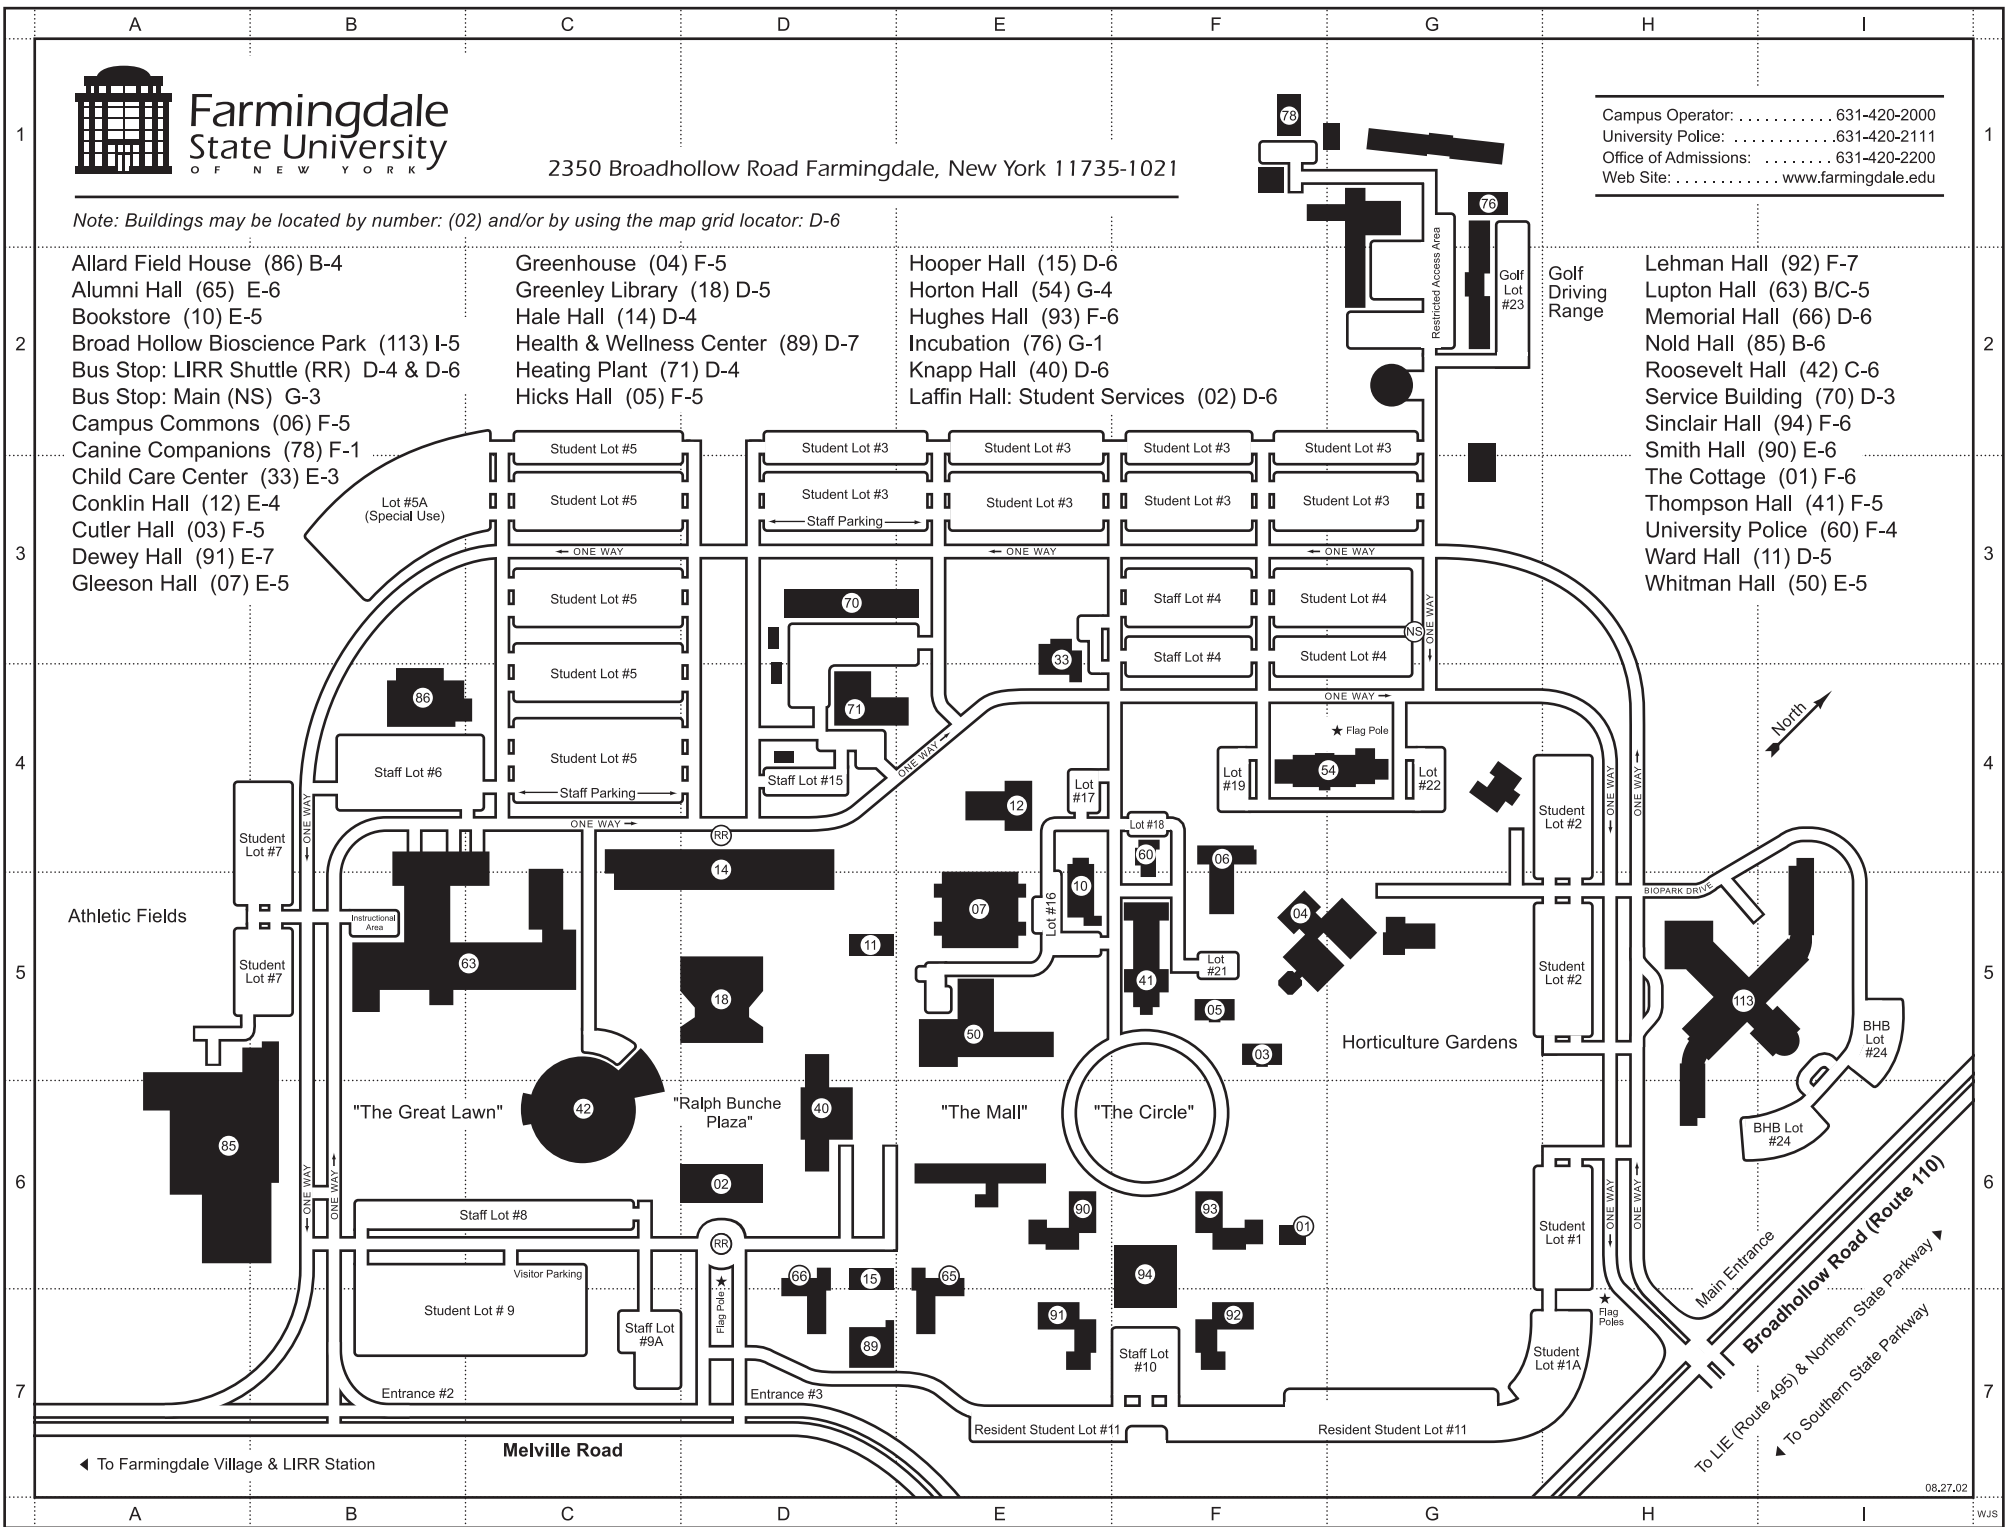

Note: Buildings may be located by number: (02) and/or by using the map grid locator: D-6

- Allard Field House (86) B-4
- Alumni Hall (65) E-6
- Bookstore (10) E-5
- Broad Hollow Bioscience Park (113) I-5
- Bus Stop: LIRR Shuttle (RR) D-4 & D-6
- Bus Stop: Main (NS) G-3
- Campus Commons (06) F-5
- Canine Companions (78) F-1
- Child Care Center (33) E-3
- Conklin Hall (12) E-4
- Cutler Hall (03) F-5
- Dewey Hall (91) E-7
- Gleeson Hall (07) E-5

- Greenhouse (04) F-5
- Greenley Library (18) D-5
- Hale Hall (14) D-4
- Health & Wellness Center (89) D-7
- Heating Plant (71) D-4
- Hicks Hall (05) F-5

- Hooper Hall (15) D-6
- Horton Hall (54) G-4
- Hughes Hall (93) F-6
- Incubation (76) G-1
- Knapp Hall (40) D-6
- Laffin Hall: Student Services (02) D-6

- Lehman Hall (92) F-7
- Lupton Hall (63) B/C-5
- Memorial Hall (66) D-6
- Nold Hall (85) B-6
- Roosevelt Hall (42) C-6
- Service Building (70) D-3
- Sinclair Hall (94) F-6
- Smith Hall (90) E-6
- The Cottage (01) F-6
- Thompson Hall (41) F-5
- University Police (60) F-4
- Ward Hall (11) D-5
- Whitman Hall (50) E-5

◀ To Farmingdale Village & LIRR Station

Melville Road

Main Entrance
Broadhollow Road (Route 110)
◀ To LIE (Route 495) & Northern State Parkway
◀ To Southern State Parkway