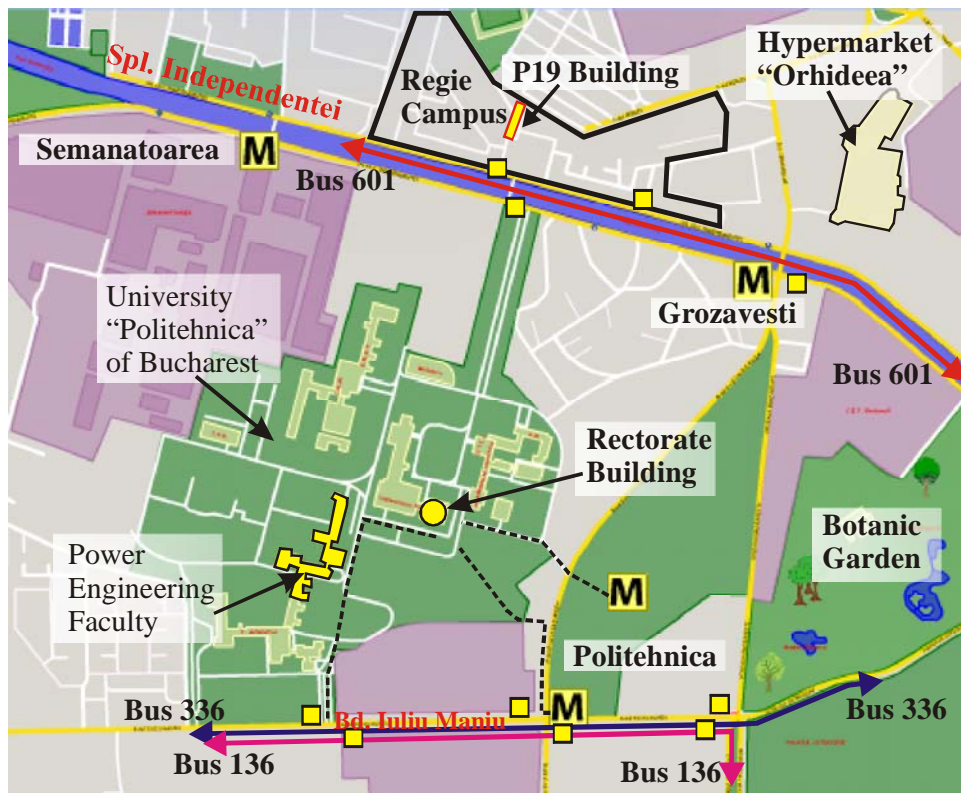

IEEE Region 8 Chapter Chairs Meeting

Location: University “Politehnica” of Bucharest – Rectorate Building,
Senate Hall, 2nd floor

Time: Sunday, 28 June 2009, 9:00 – 16:00

How to get there ...

- **BU TAXI:** the U.P.B. Campus is pretty close to the city centre and hotels. The fee should not exceed 15 RON = 3.5 Euro.
- **BY SUBWAY METRO:** the recommended station is “Politehnica” (See the figure below). From “Universitate” you have to take the train to “Depou IMGB” change first at “Piata Unirii”, then at “Eroilor” (here you have to stay on the same perron and take the next train to “Industriilor”). From “Izvor” station you have to change at “Eroilor”.
- **BY BUS:** Take the [bus 336](#) from the city centre and get of at “U.P.B.”. From hotels Marriott, IBIS or Parliament you have to take [bus 136](#)

<http://www.salutbucuresti.ro/harta/>

- Bus station M Subway station (Metrou)
- Way to the Rectorate Building

SEE ALSO THE NEXT MAP ...

- 1 – JW Marriott Grand Hotel
- 2 – Athenee Palace Hilton Hotel
- 3 – Intercontinental Hotel
- 4 – Novotel Hotel

- 5 – Parliament Hotel
- 6 – Ibis Parliament Hotel
- 7 – Central Hotel
- 8 – Romanian Athenaeum