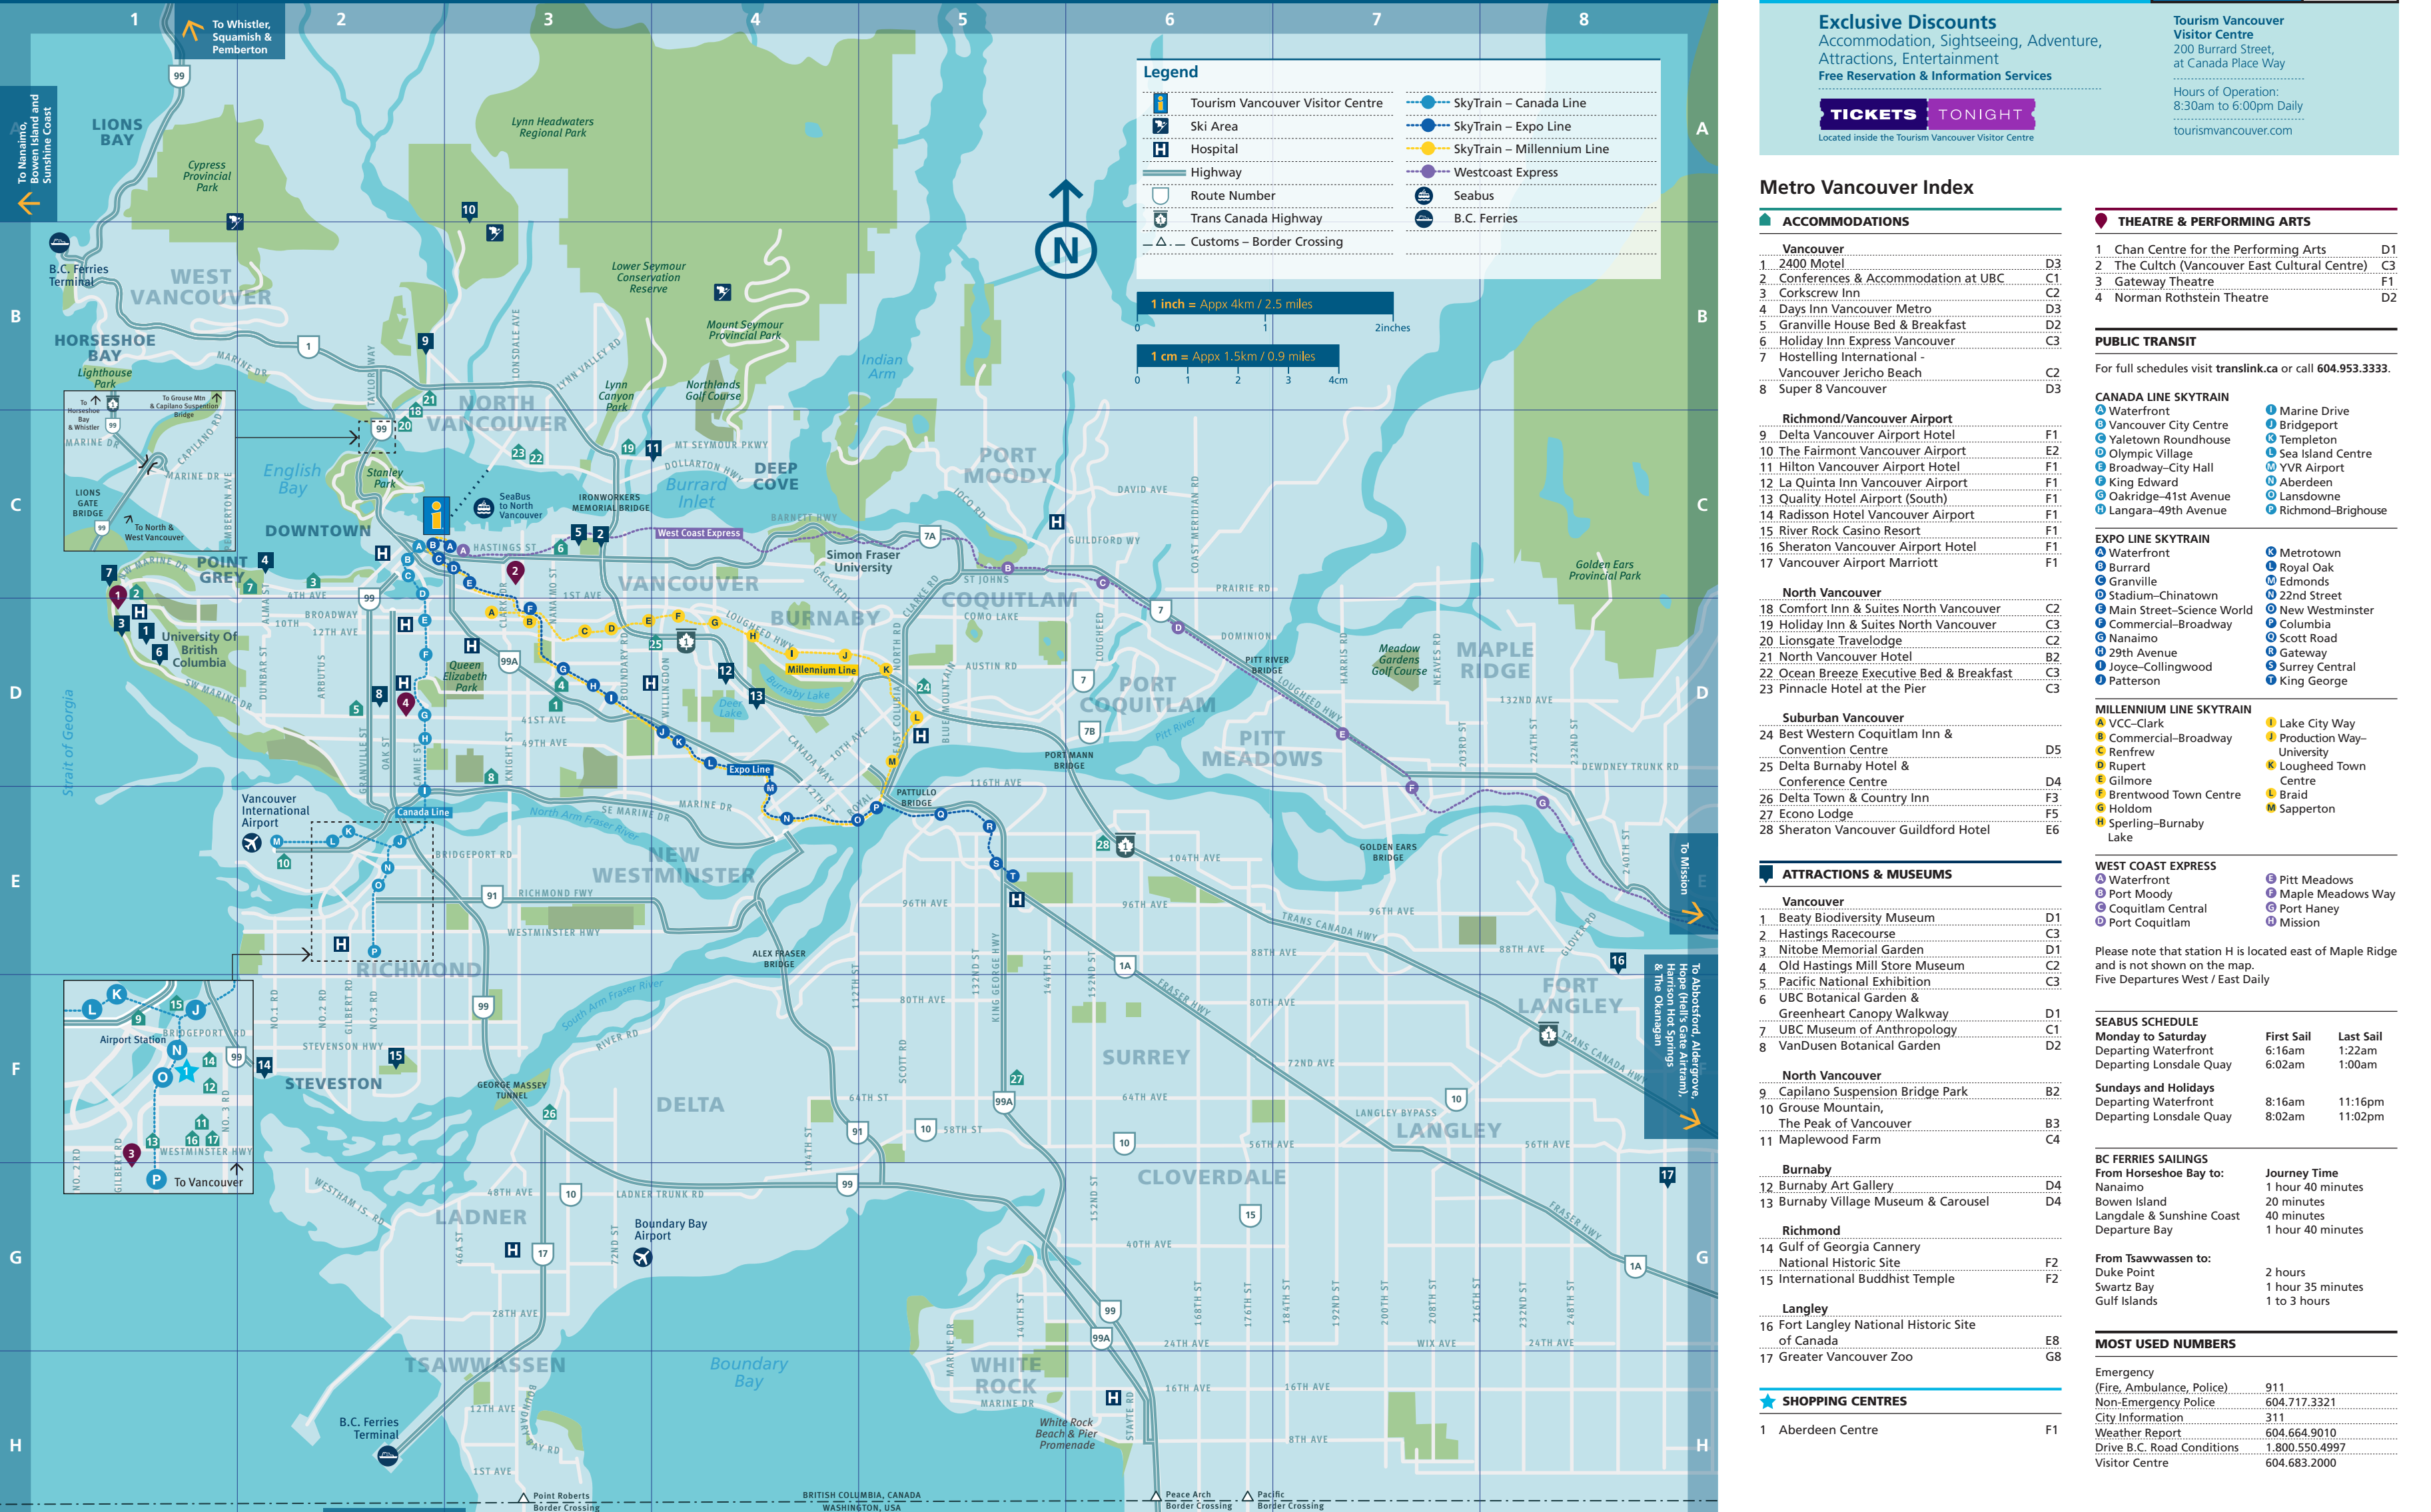

WEST COAST EXPRESS	Pitt Meadows
A Waterfront	Maple Meadows Way
B Port Moody	Port Haney
C Coquitlam Central	Mission
D Port Coquitlam	

Please note that station H is located east of Maple Ridge and is not shown on the map.
Five Departures West / East Daily

SEABUS SCHEDULE	First Sail	Last Sail
Monday to Saturday Departing Waterfront Departing Lonsdale Quay	6:16am 6:02am	1:22am 1:00am

Sundays and Holidays	First Sail	Last Sail
Departing Waterfront Departing Lonsdale Quay	8:16am 8:02am	11:16pm 11:02pm

BC FERRIES SAILINGS	Journey Time
From Horseshoe Bay to: Nanaimo	1 hour 40 minutes
Bowen Island	20 minutes
Langdale & Sunshine Coast	40 minutes
Departure Bay	1 hour 40 minutes

From Tsawwassen to:	Journey Time
Duke Point	2 hours
Swartz Bay	1 hour 35 minutes
Gulf Islands	1 to 3 hours

MOST USED NUMBERS

Emergency (Fire, Ambulance, Police)	911
Non-Emergency Police	604.717.3321
City Information	311
Weather Report	604.664.9010
Drive B.C. Road Conditions	1.800.550.4997
Visitor Centre	604.683.2000

Legend

- Tourism Vancouver Visitor Centre
- Ski Area
- Hospital
- Highway
- Route Number
- Trans Canada Highway
- Customs - Border Crossing
- SkyTrain - Canada Line
- SkyTrain - Expo Line
- SkyTrain - Millennium Line
- Westcoast Express
- Seabus
- B.C. Ferries

1 inch = Appx 4km / 2.5 miles
2 inches
1 cm = Appx 1.5km / 0.9 miles
4cm

To Nainaimo, Bowen Island and Sunshine Coast
To Victoria & Gulf Islands (from B.C. Ferries Terminal)
To Seattle (USA) and I5
To Aldergrove Border Crossing