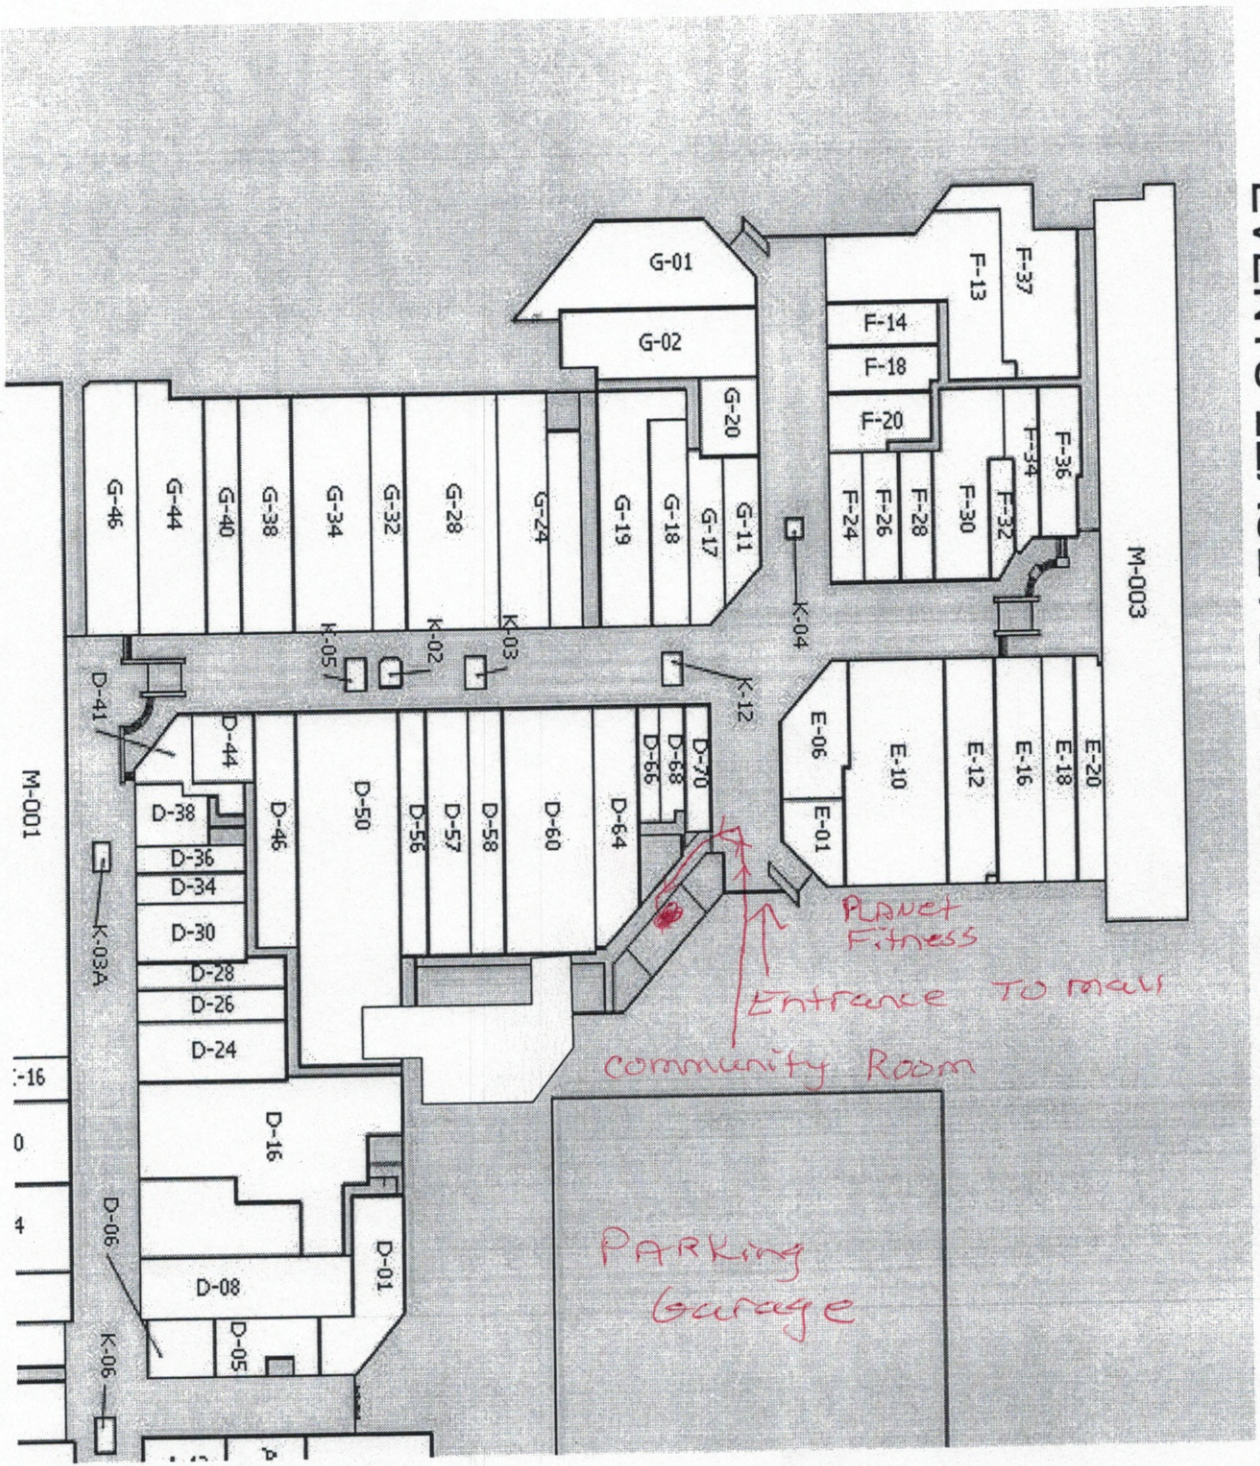

EVENTS LEASE PLAN WEST COURT-2014

Park in parking garage -  
Go in entrance by "Planet Fitness"  
Turn Left into a hallway  
community room is on the Left side,  
IF it is Locked - Call Security @ 407-896 1280  
To unlock door.