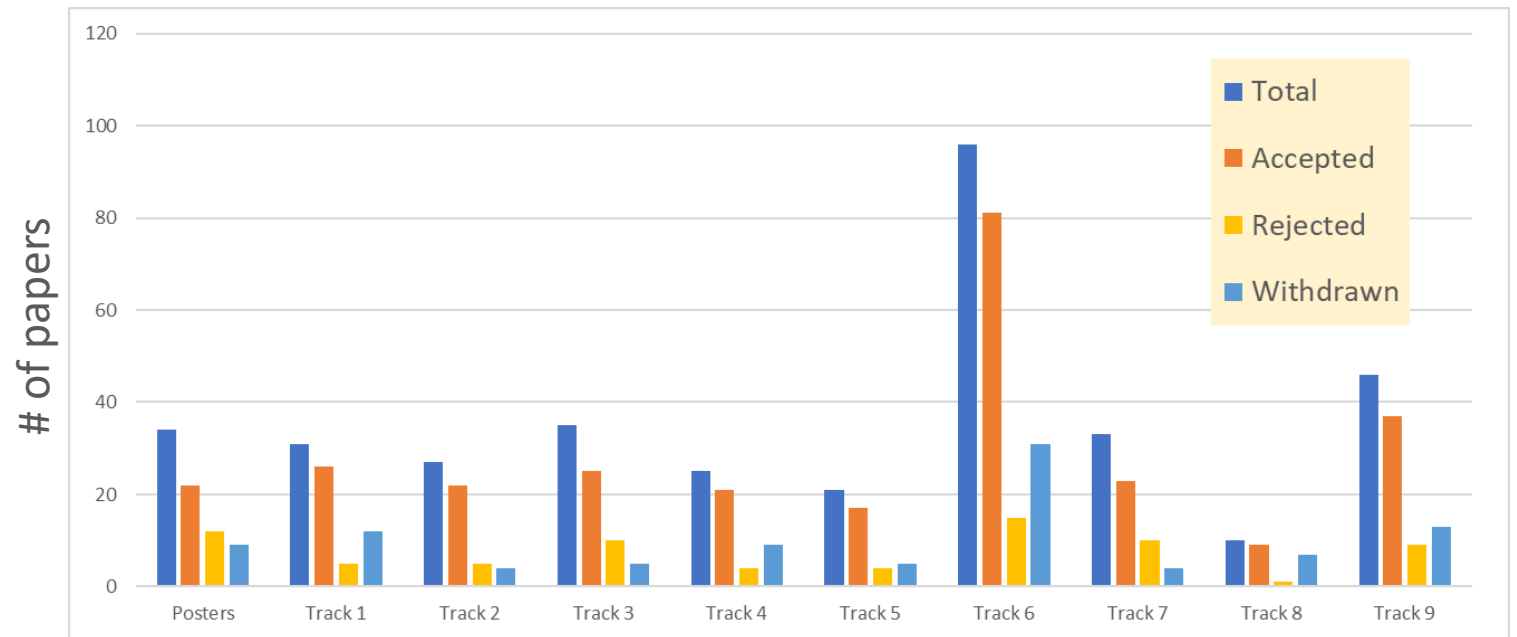

IEEE SoutheastCon 2024 Status Update

R3 ExCom – February 26, 2023 (-22 days, 12h)

Papers

Conference	Accepted	Withdrawn	Rejected	Total under review, accepted and rejected	Total reviewed (not withdrawn)	Total accepted, rejected, withdrawn (but reviewed)	Acceptance ratio (% including revisions)
SoutheastCon 2024 SoutheastCon 2024	283	99	75	358	358	366	79.1

- Total Papers received: 457
- Accepted: 283
- Acceptance Ratio: ~80%

Track 1	Power and Energy		
Track 2	Communications and Electromagnetics		
Track 3	Computing Systems		
Track 4	Signal and Image Processing		
Track 5	Microelectronics, Devices, and Sensors		
Track 6	AI and Predictive Modeling		
Track 7	Automation, Dynamical Systems and Controls		
Track 8	Engineering Education		
Track 9	General		

Registration

- **Total registrations: 825**
 - Authors: 220 (27%)
 - Students: 439 (54%)
 - R3: 79 (10%)
 - R3 Guests: 8
 - Attendees: 35
 - Others: 36
- **Authors:**
 - In Person: 144 (65%)
 - Virtual: 76 (35%)
- **Papers (286):**
 - In Person: 160 (65%)
 - Virtual: 103 (35%)
- **Additional 28 papers will be withdrawn due to authors not responding**
- **Tutorials (21 registrations)**
 - T1 5
 - T2 1
 - T3& T4 CANCELLED
 - T5 3
 - T6 4
 - T7 4
 - T8 0
 - T9 1
 - T10 2
 - T11 1