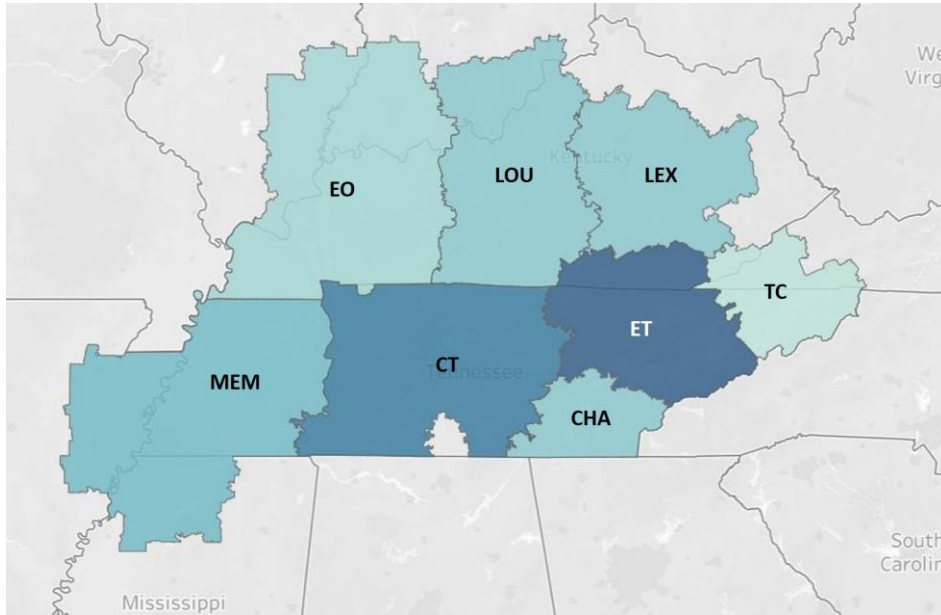

Area 4 Sections Map, Effective Jan 1, 2022

Area 4 Sections

Central Tennessee (CT)

Chattanooga (CHA)

East Tennessee (ET)

Evansville-Owensboro (EO)

Lexington (LEX)

Louisville (LOU)

Memphis (MEM)

Tri Cities (TC)