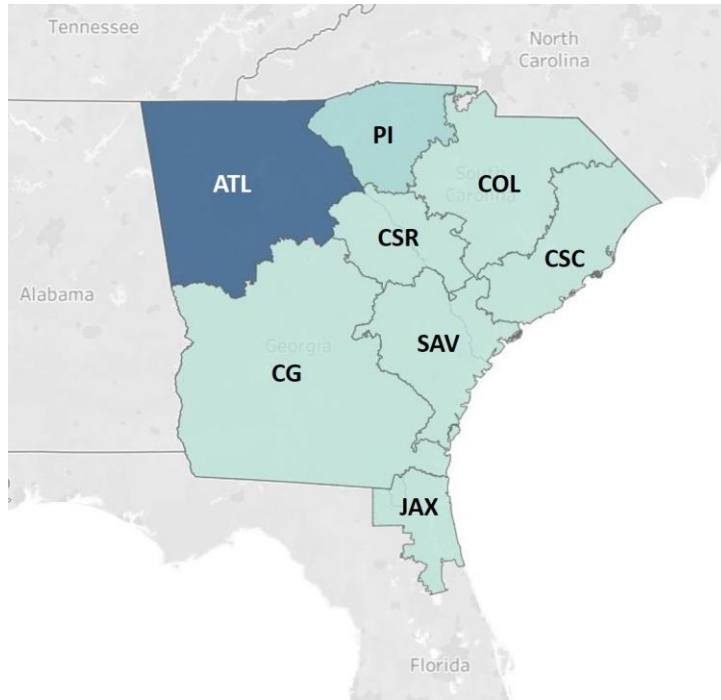

Area 2 Sections Map, Effective Jan 1, 2022

Area 2 Sections

Atlanta (ATL)

Central Georgia (CG)

Central Savannah River (CSR)

Coastal South Carolina (CSC)

Columbia (COL)

Jacksonville (JAX)

Piedmont (PI)

Savannah (SAV)