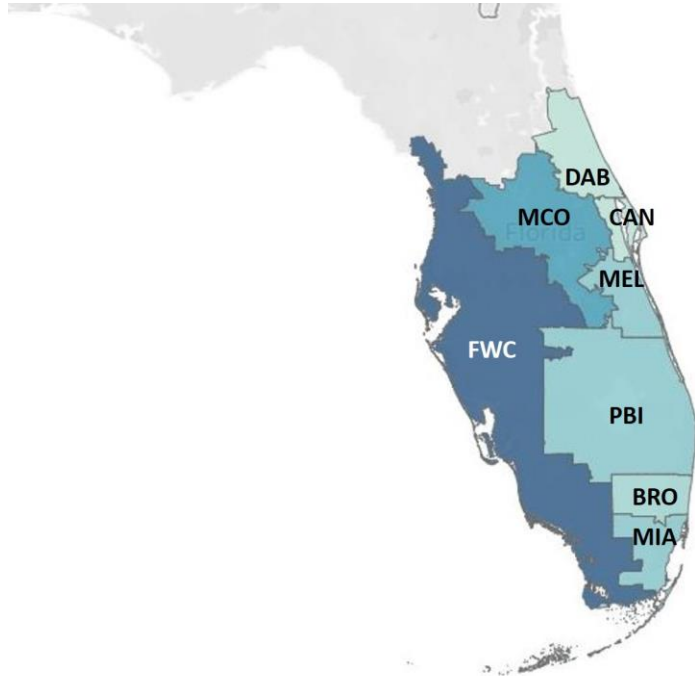

Area 3 Sections Map, Effective Jan 1, 2022

Area 3 Sections

- Broward (BRO)
- Canaveral (CAN)
- Daytona (DAB)
- Florida West Coast (FWC)
- Melbourne (MEL)
- Miami (MIA)
- Orlando (MCO)
- Palm Beach (PBI)