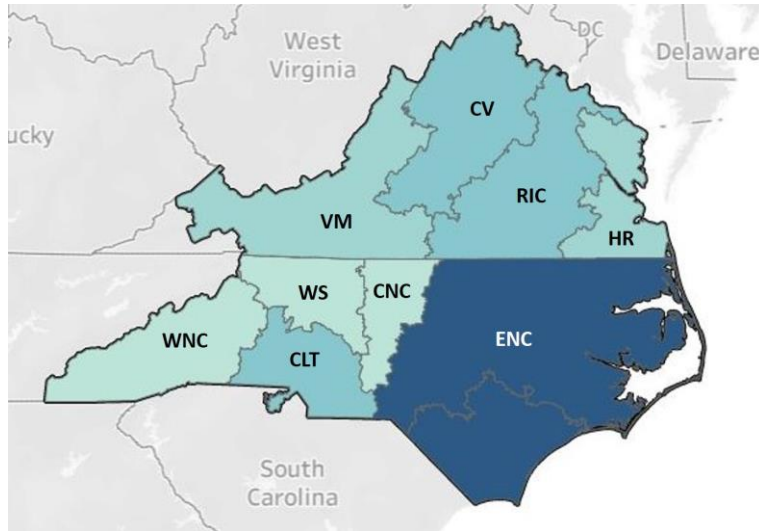

Area 1 Sections Map, Effective Jan 1, 2022

Area 1 Sections

- Central North Carolina (CNC)
- Central Virginia (CV)
- Charlotte (CLT)
- Eastern North Carolina (ENC)
- Hampton Roads (HR)
- Richmond (RIC)
- Virginia Mountain (VM)
- Western North Carolina (WNC)
- Winston-Salem (WS)