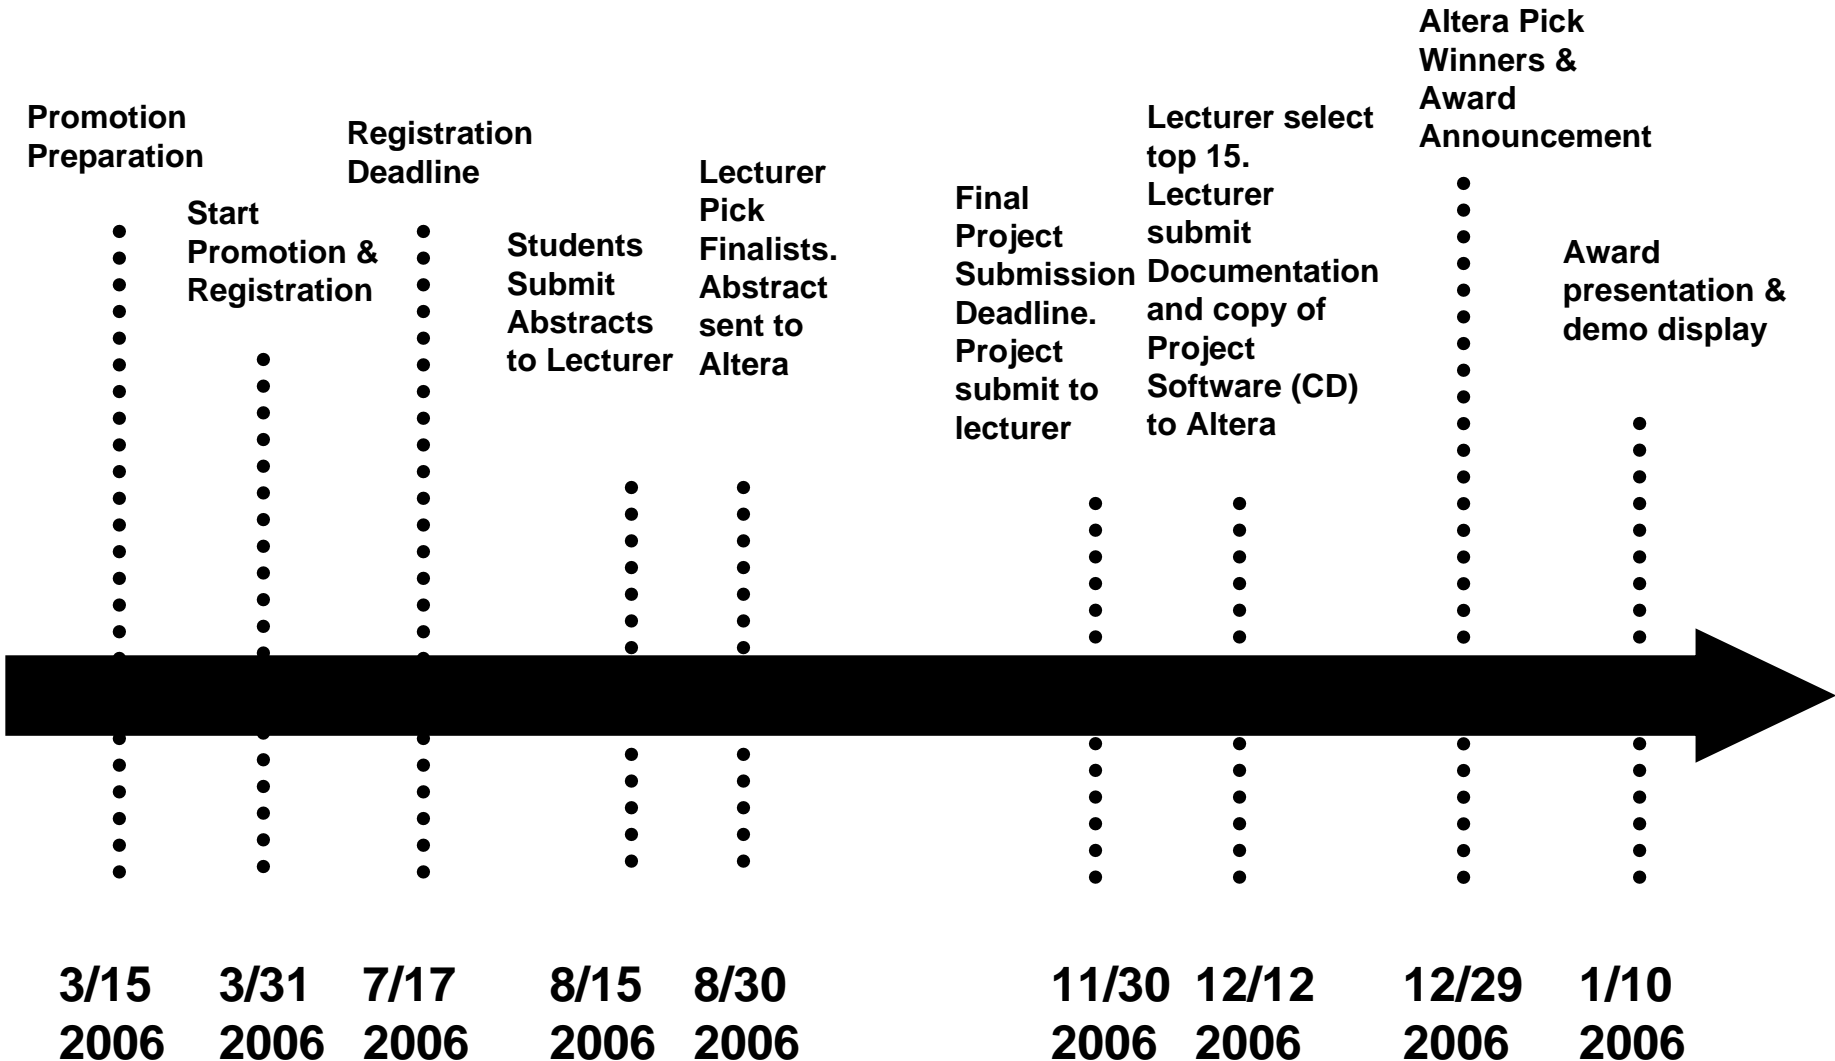

General Timeline