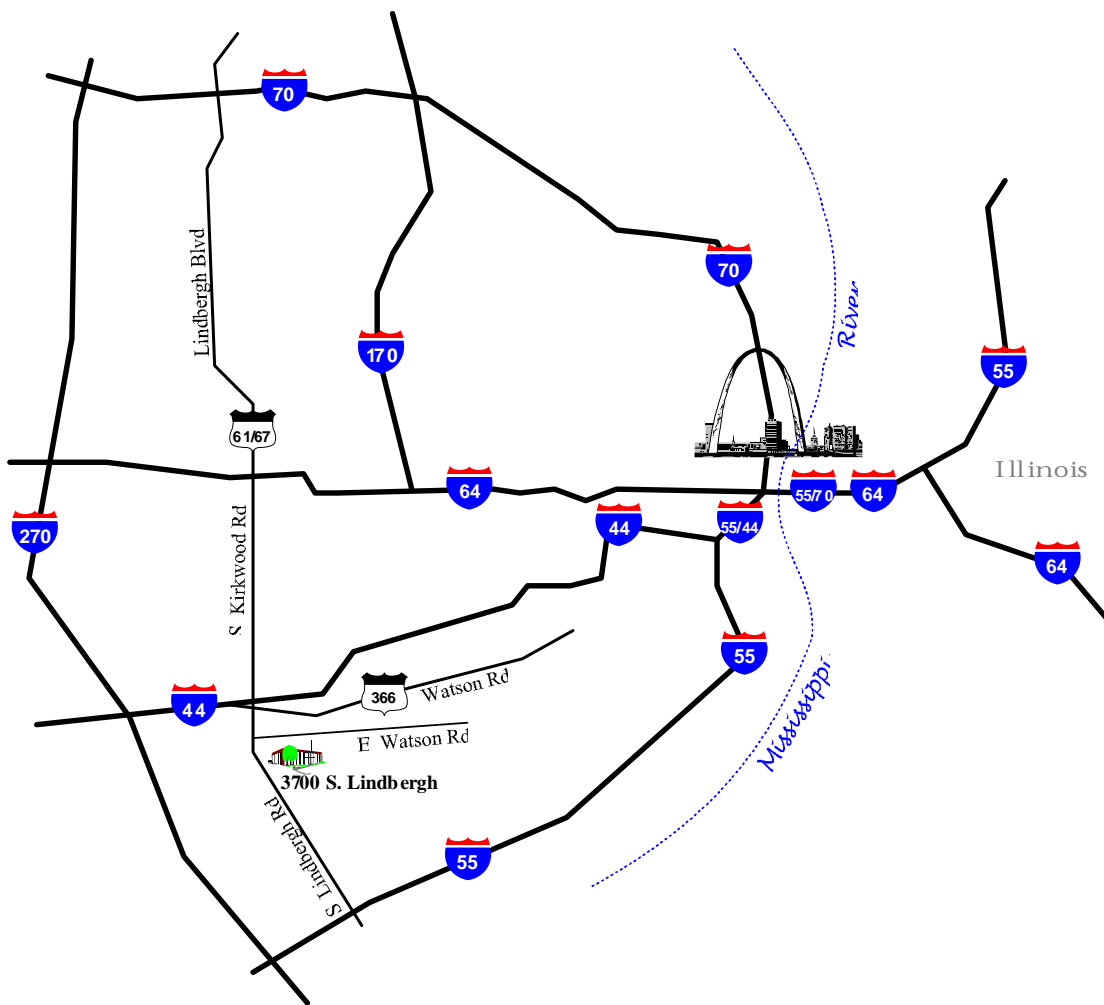

Directions to Power Operations Services

3700 S. Lindbergh

Address: 3700 S. Lindbergh, St. Louis, Missouri 63127-1338 Phone: 314-957-3203

Take I-44 West to Exit 277B-towards Sunset Hills. Turn Left onto S Lindbergh Blvd.

Power Operations Services is on the left.