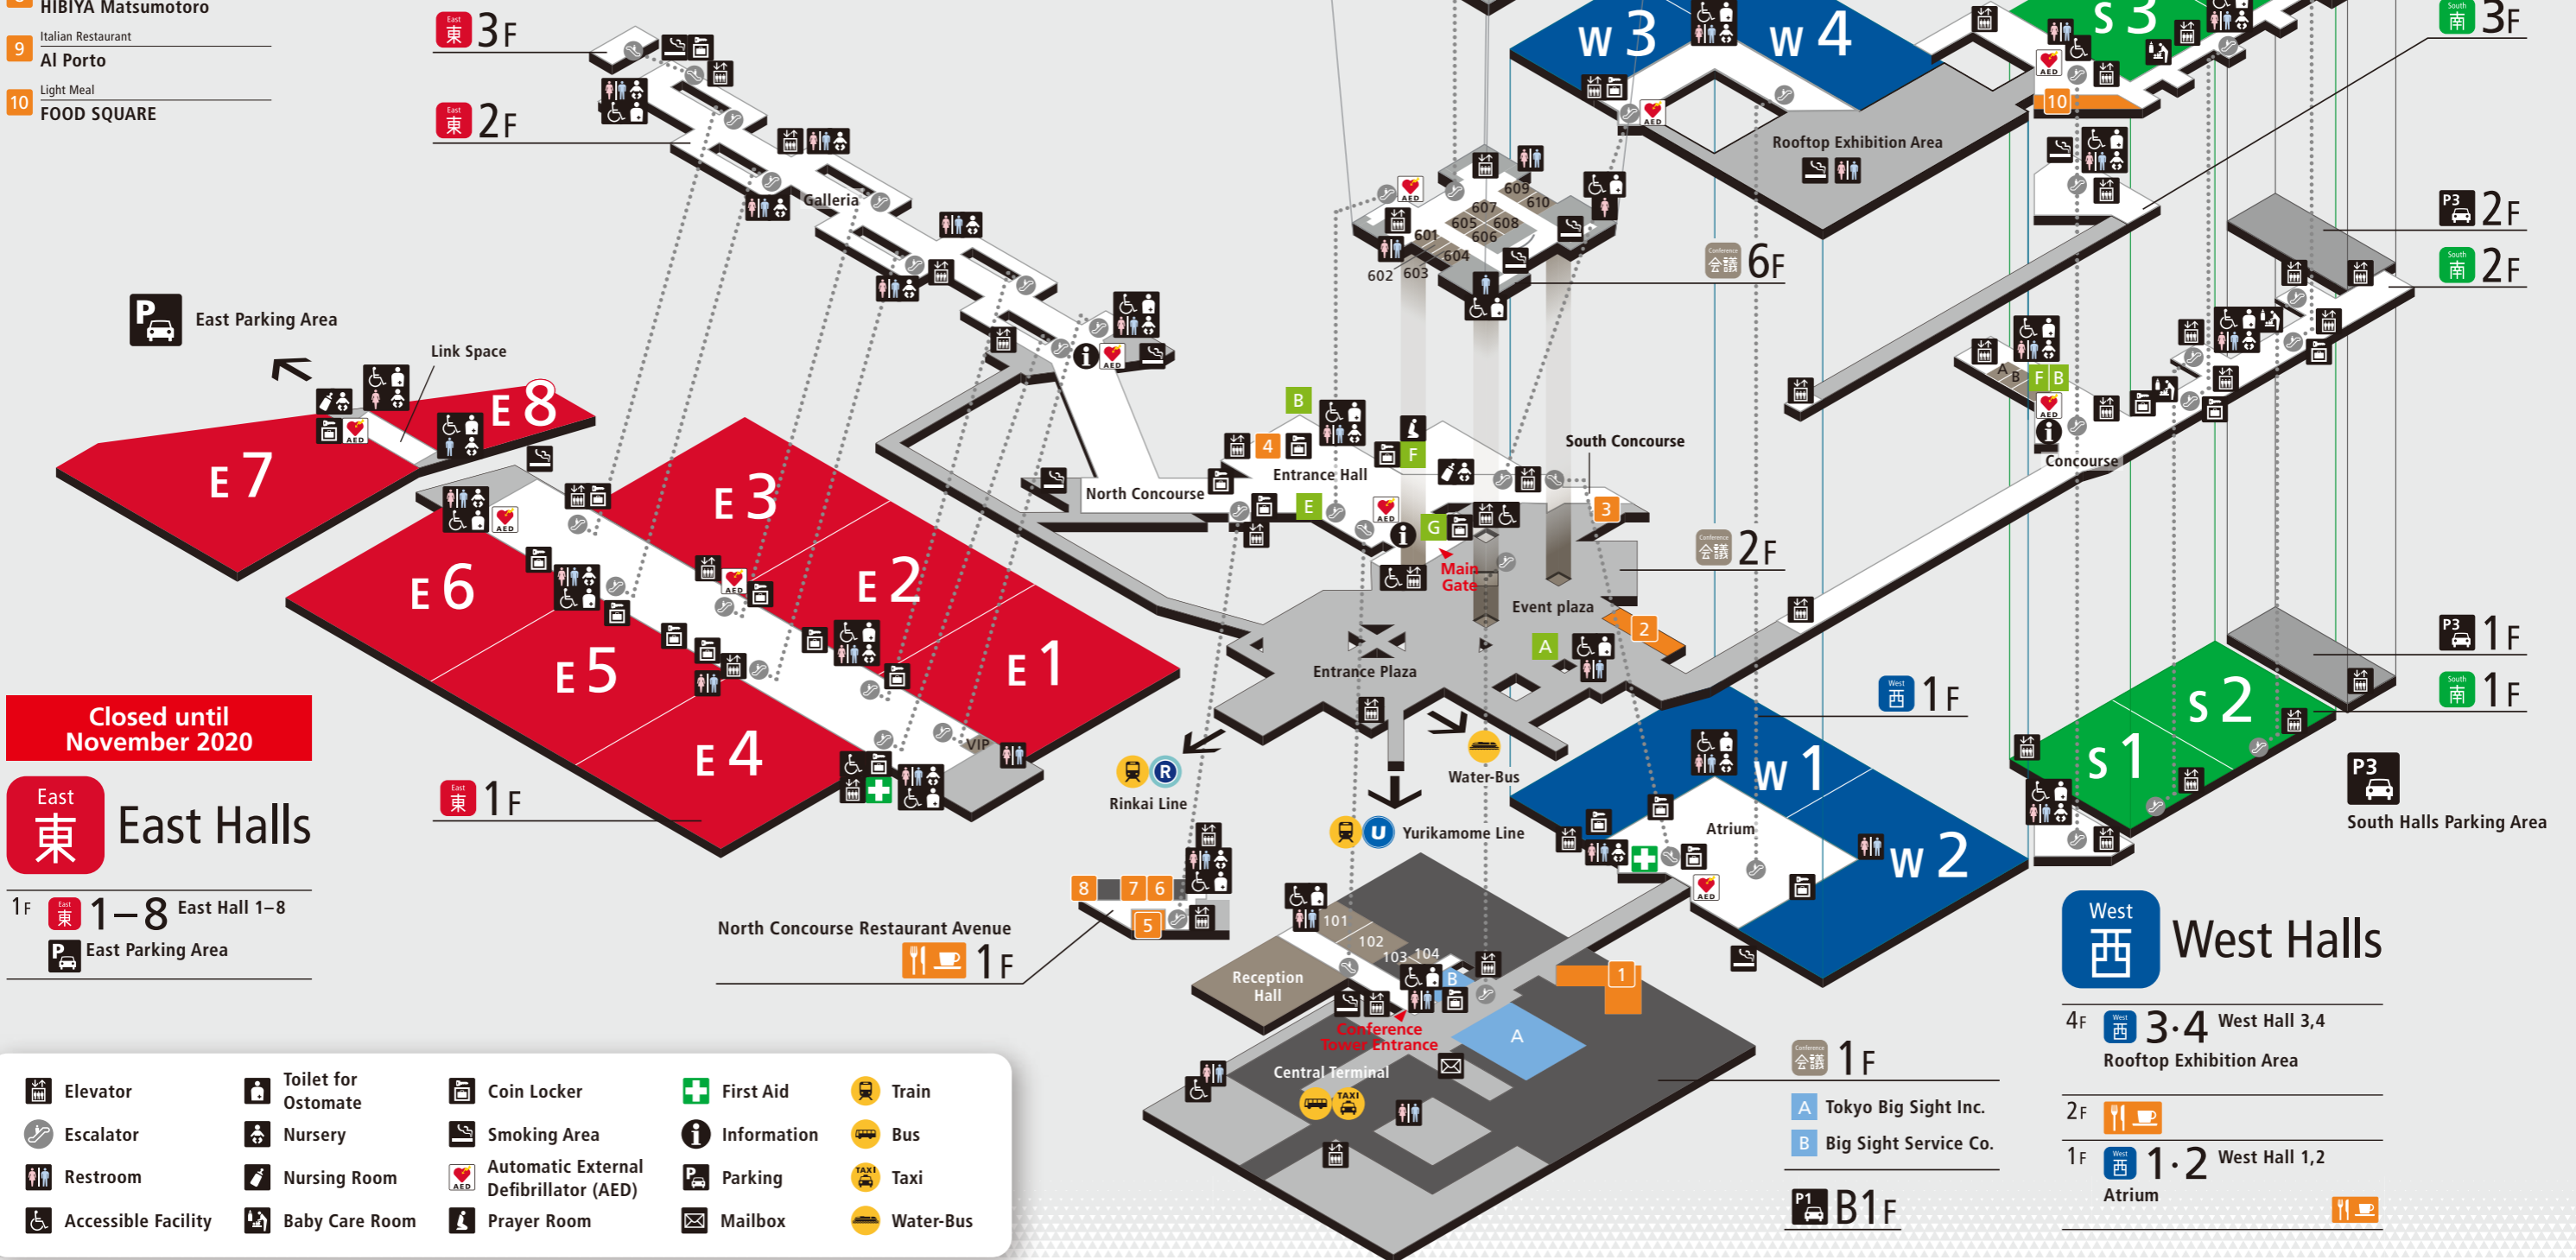

- G ATM

Conference Tower

- 8F Conference Rooms 801-805
- 7F Int'l Conference Hall
Conference Rooms 701-703
- 6F Conference Rooms 601-610
- 2F Entrance Hall
Entrance Plaza
- 1F Reception Hall
Conference Rooms 101-104
- B1F Conference Tower Parking Area

South Halls

- 4F South Hall 3,4
- South Halls Parking Area
- 2F South Hall 1,2 Entrance
Connecting Passage
- South Halls Parking Area
- 1F South Hall 1,2
- South Halls Parking Area

Closed until November 2020

East Halls

- 1F East Hall 1-8
- East Parking Area

Elevator	Toilet for Ostomate	Coin Locker	First Aid	Train
Escalator	Nursery	Smoking Area	Information	Bus
Restroom	Nursing Room	Automatic External Defibrillator (AED)	Parking	Taxi
Accessible Facility	Baby Care Room	Prayer Room	Mailbox	Water-Bus

West Halls

- 4F West Hall 3,4
- Rooftop Exhibition Area
- 2F
- 1F West Hall 1,2
- Atrium