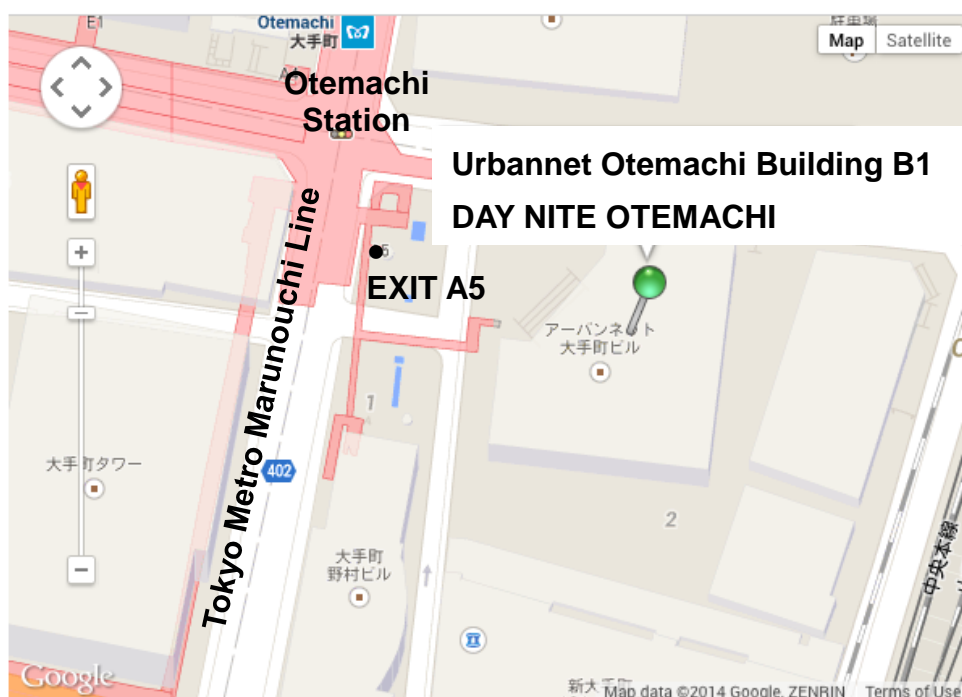

Banquet

Date : December 14th 18:30~21:30

Venue : DAY·NITE OTEMACHI

Address : Urban net Otemachi building B1, 2-2-2, Otemachi, Chiyoda-ku, Tokyo, 100-0004

Tel : 03-5255-1414

Access :

- 1 minute walk from EXIT A5 of Marunouchi subway line Otemachi Station
- 4 minutes walk from Marunouchi North EXIT of JR Tokyo Station