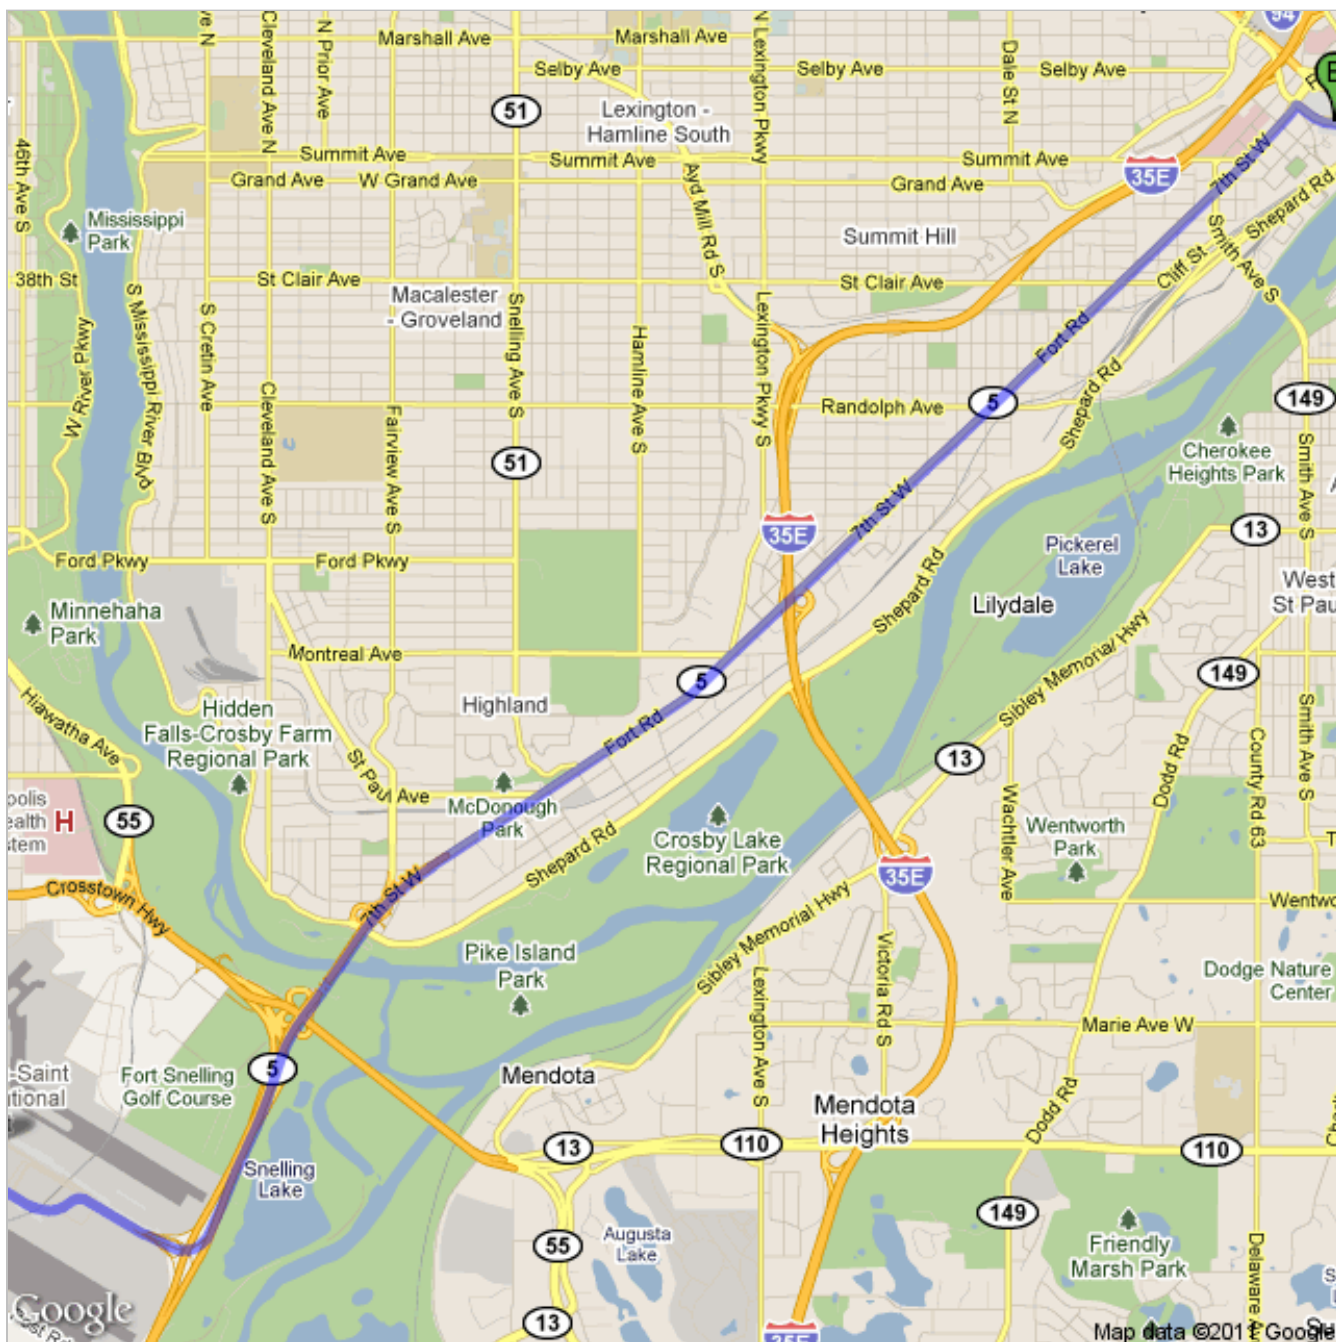

### Directions to Saint Paul RiverCentre

175 Kellogg Boulevard West #501, Saint Paul, MN 55102 - (651) 265-4800

8.1 mi – about 16 mins

**Save trees. Go green!**

Download Google Maps on your phone at [google.com/gmm](http://google.com/gmm)

 Minneapolis-Saint Paul International Airport

- |  |  |                           |
|--|--|---------------------------|
| 1.   | Head <b>southwest</b> on <b>Glumack Dr</b><br>About 1 min                              | go 0.4 mi<br>total 0.4 mi |
| 2.   | Continue onto <b>Airport Ser Rd</b>  | go 0.1 mi<br>total 0.6 mi |
| 3.   | Continue onto <b>Glumack Dr</b><br>About 1 min   | go 0.3 mi<br>total 0.9 mi |
|  4. | Keep left at the fork and merge onto <b>MN-5 E</b><br>About 12 mins                    | go 6.7 mi<br>total 7.6 mi |
|  5. | Turn right onto <b>Kellogg Blvd W</b><br>About 1 min                                   | go 0.3 mi<br>total 7.9 mi |
|  6. | Make a U-turn at <b>N Market St</b><br>Destination will be on the right<br>About 1 min | go 0.2 mi<br>total 8.1 mi |

 **Saint Paul RiverCentre**  
175 Kellogg Boulevard West #501, Saint Paul, MN 55102 - (651) 265-4800

These directions are for planning purposes only. You may find that construction projects, traffic, weather, or other events may cause conditions to differ from the map results, and you should plan your route accordingly. You must obey all signs or notices regarding your route.

Map data ©2011 Google

Directions weren't right? Please find your route on [maps.google.com](http://maps.google.com) and click "Report a problem" at the bottom left.