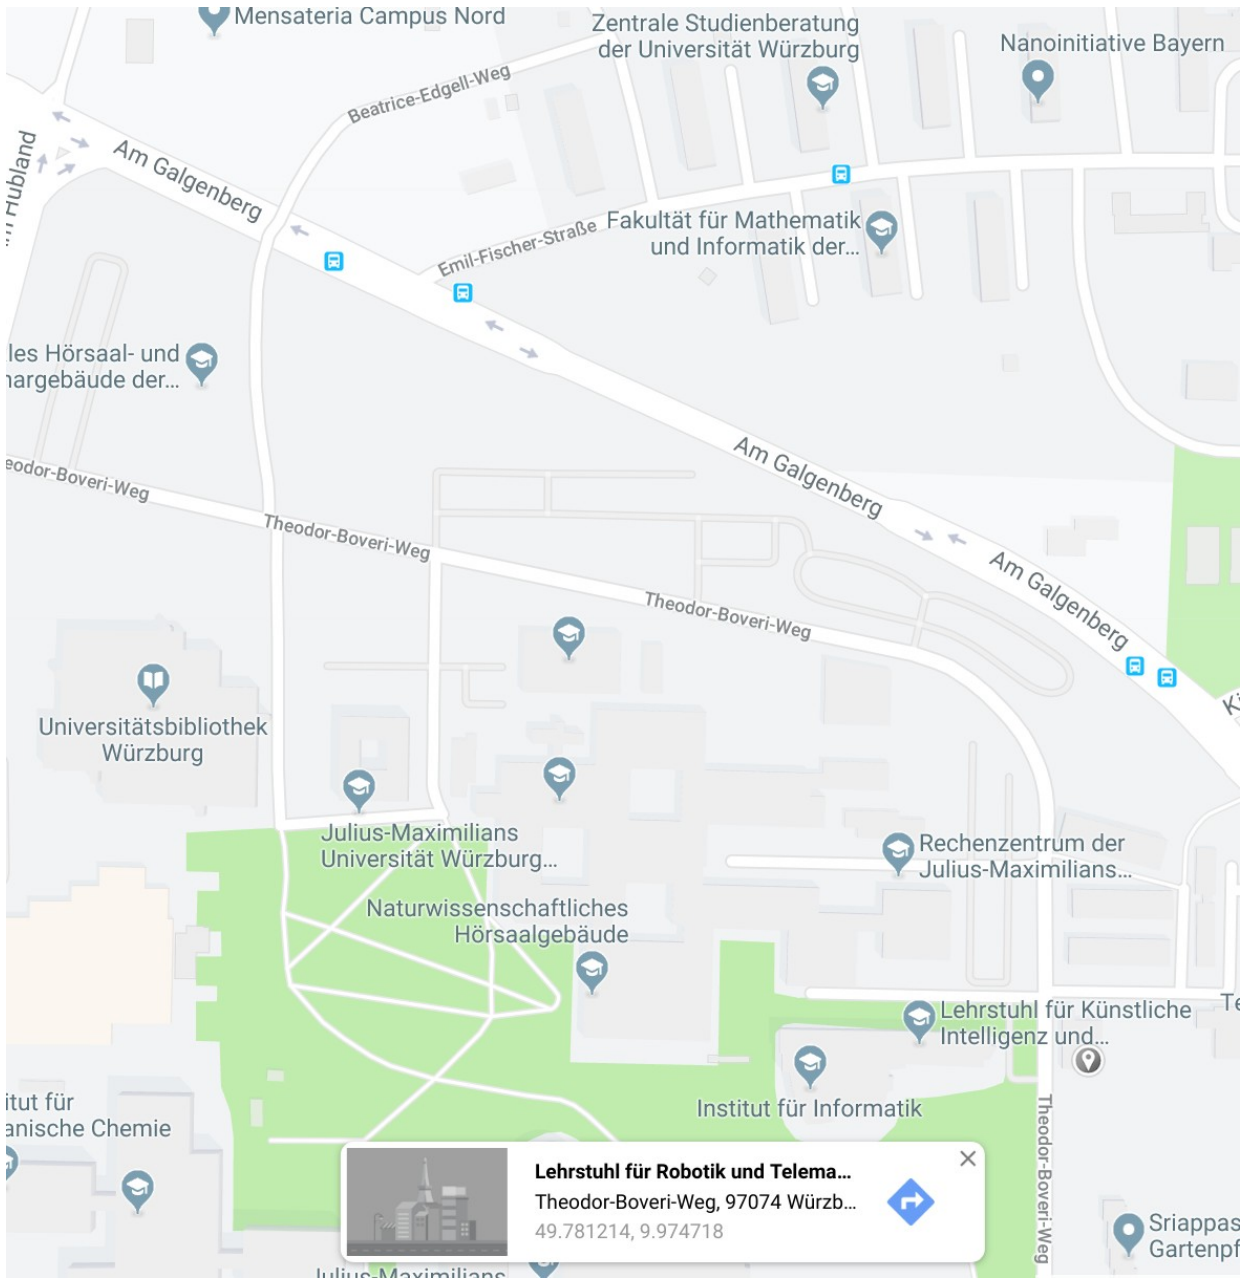

Social Program

SSRR 2019, Würzburg

IEEE INTERNATIONAL SYMPOSIUM ON SAFETY,
SECURITY AND RESCUE ROBOTICS

Last update: 24th August 2019

City Tour

Meeting at “Bahnhofsvorplatz” (Square in front of the central train station) at Kiliansbrunnen (fountain).

Welcome Reception

The welcome reception is combined with the poster session, with the presentation of the late breaking reports and some demonstrations.

It takes place 18.00 (6. p.m.) at the robotics hall.

Technical Tour

The technical tour will go to SFSW.

The address is: Weißenburgstraße 60, 97082 Würzburg

We have organized a bus going to the site. The bus leaves on Tuesday 14.00 (2 p.m.) at the conference site.

Conference Dinner

The dinner will be a river cruise. The ship will start at 18.00 (be there on time!!!) at 49°47'49.5"N 9°55'31.8"E (49.797073, 9.925504). We will jointly walk from the SFSW to the ship.