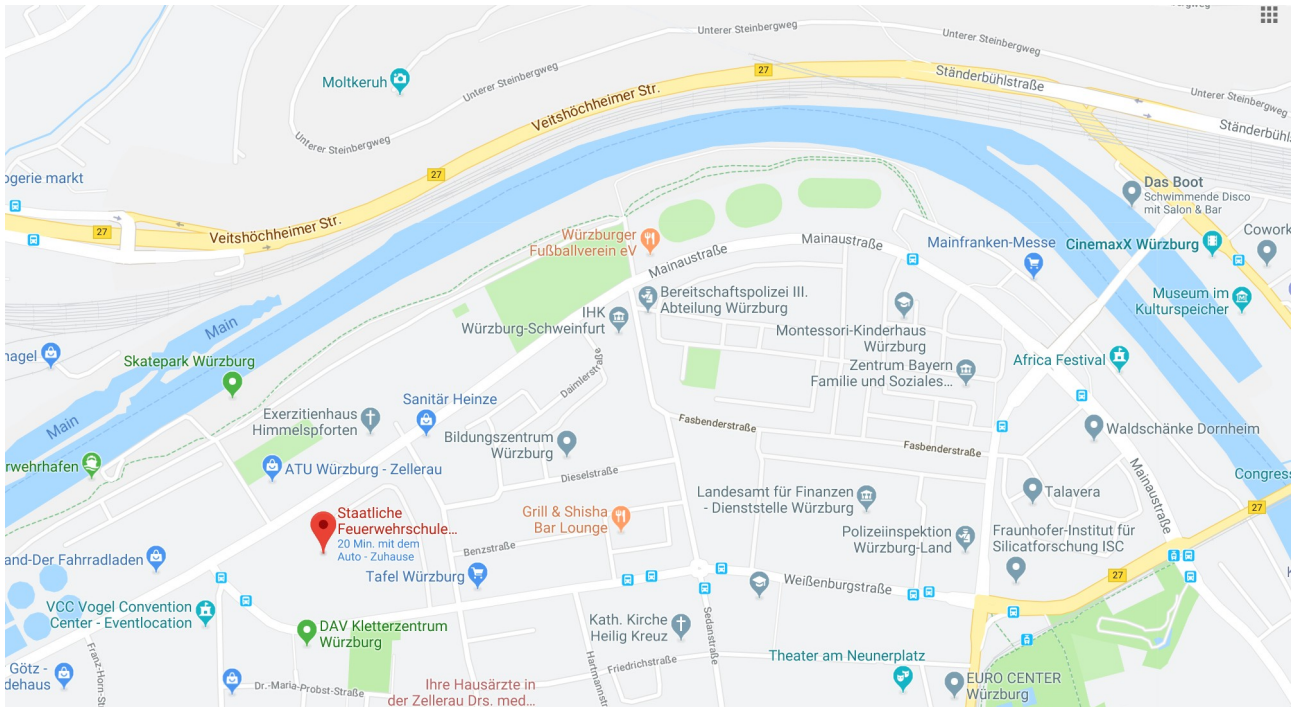

Social Program

SSRR 2019, Würzburg

IEEE INTERNATIONAL SYMPOSIUM ON SAFETY,
SECURITY AND RESCUE ROBOTICS

Last update: 24th August 2019

City Tour

Meeting at “Bahnhofsvorplatz” (Square in front of the central train station) at Kiliansbrunnen (fountain).

Welcome Reception

The welcome reception is combined with the poster session, with the presentation of the late breaking reports and some demonstrations.

It takes place 18.00 (6. p.m.) at the robotics hall.

Technical Tour

The technical tour will go to SFSW.

The address is: Weißenburgstraße 60, 97082 Würzburg

We have organized a bus going to the site. The bus leaves on Tuesday 14.00 (2 p.m.) at the conference site.

Conference Dinner

The dinner will be a river cruise. The ship will start at 18.00 (be there on time!!!) at 49°47'49.5"N 9°55'31.8"E (49.797073, 9.925504). We will jointly walk from the SFSW to the ship.