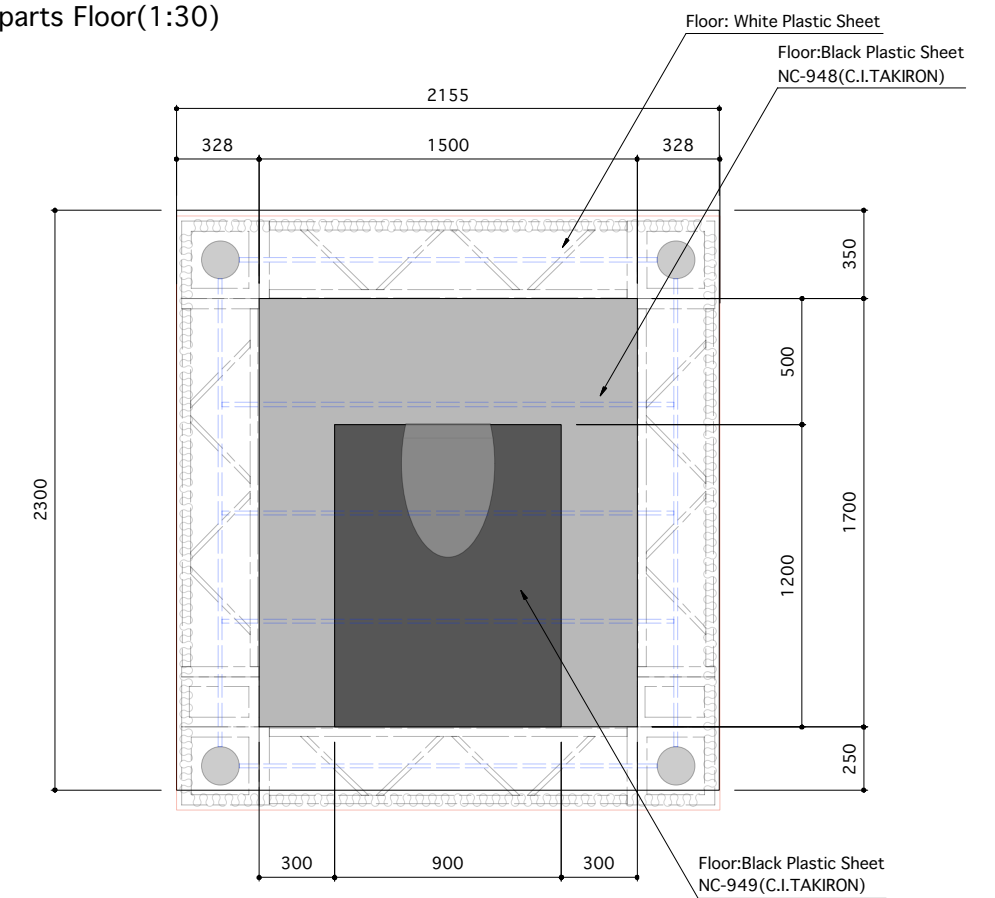

Service Robotics Category Future Convenience Store Challenge

Booth Layout
(1:100)

Elevation from point A (1:100)

Elevation from point B (1:100)

3D Image

Toilet parts Floor(1:30)

Service Robotics Category Future Convenience Store Challenge